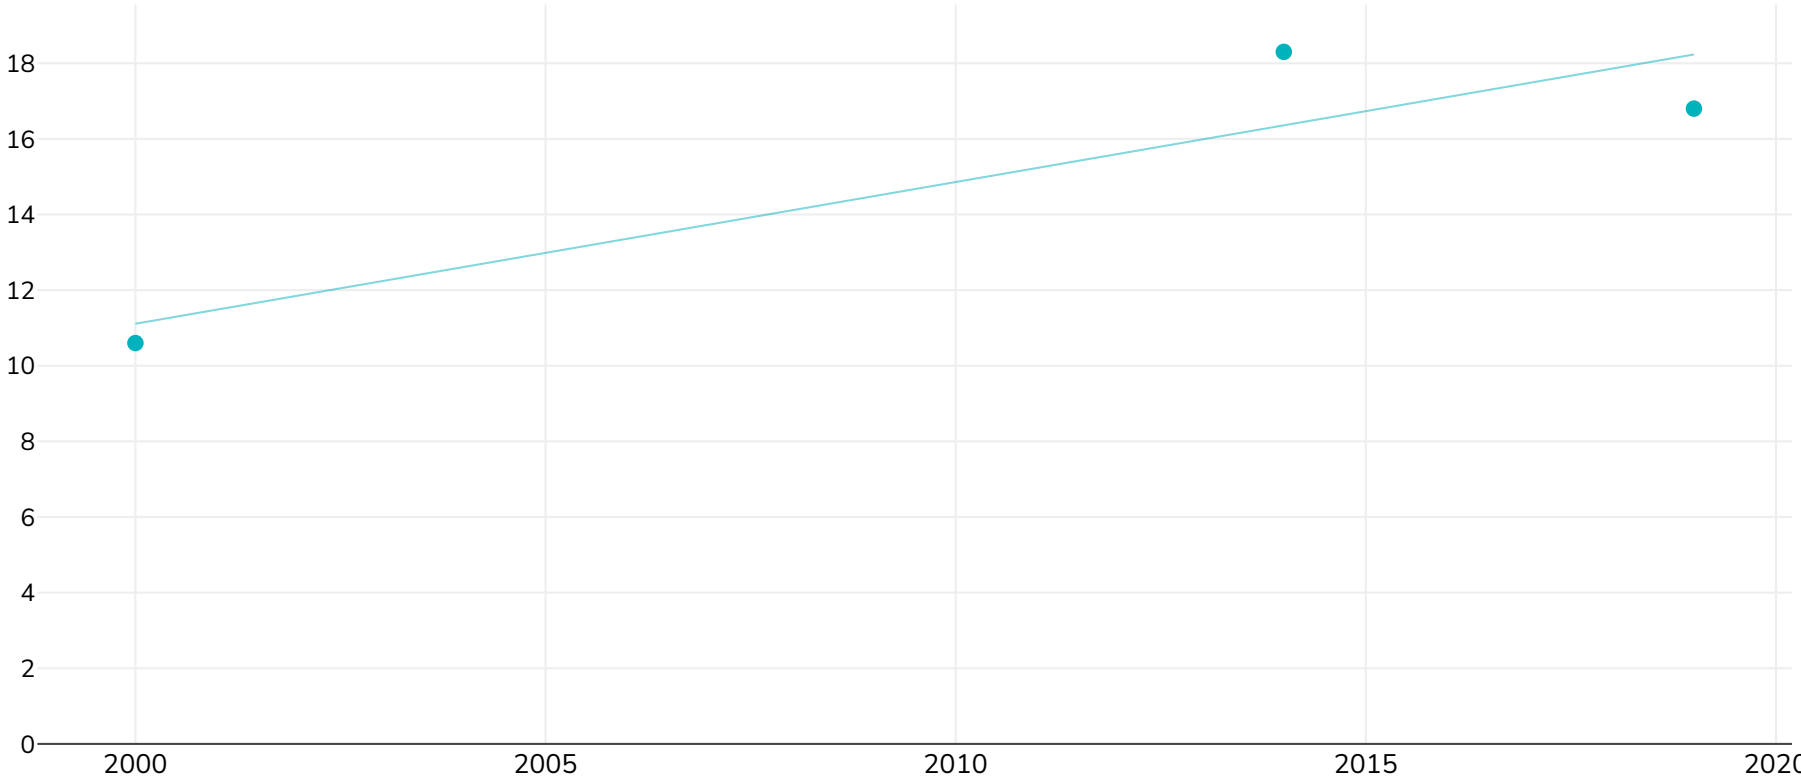

Greece: Trend adult obesity 2000 2019

Men

● Obesity

Survey type: Self-reported

References: For full details of references visit <https://data.worldobesity.org/>

Different methodologies may have been used to collect this data and so data from different surveys may not be strictly comparable. Please check with original data sources for methodologies used.