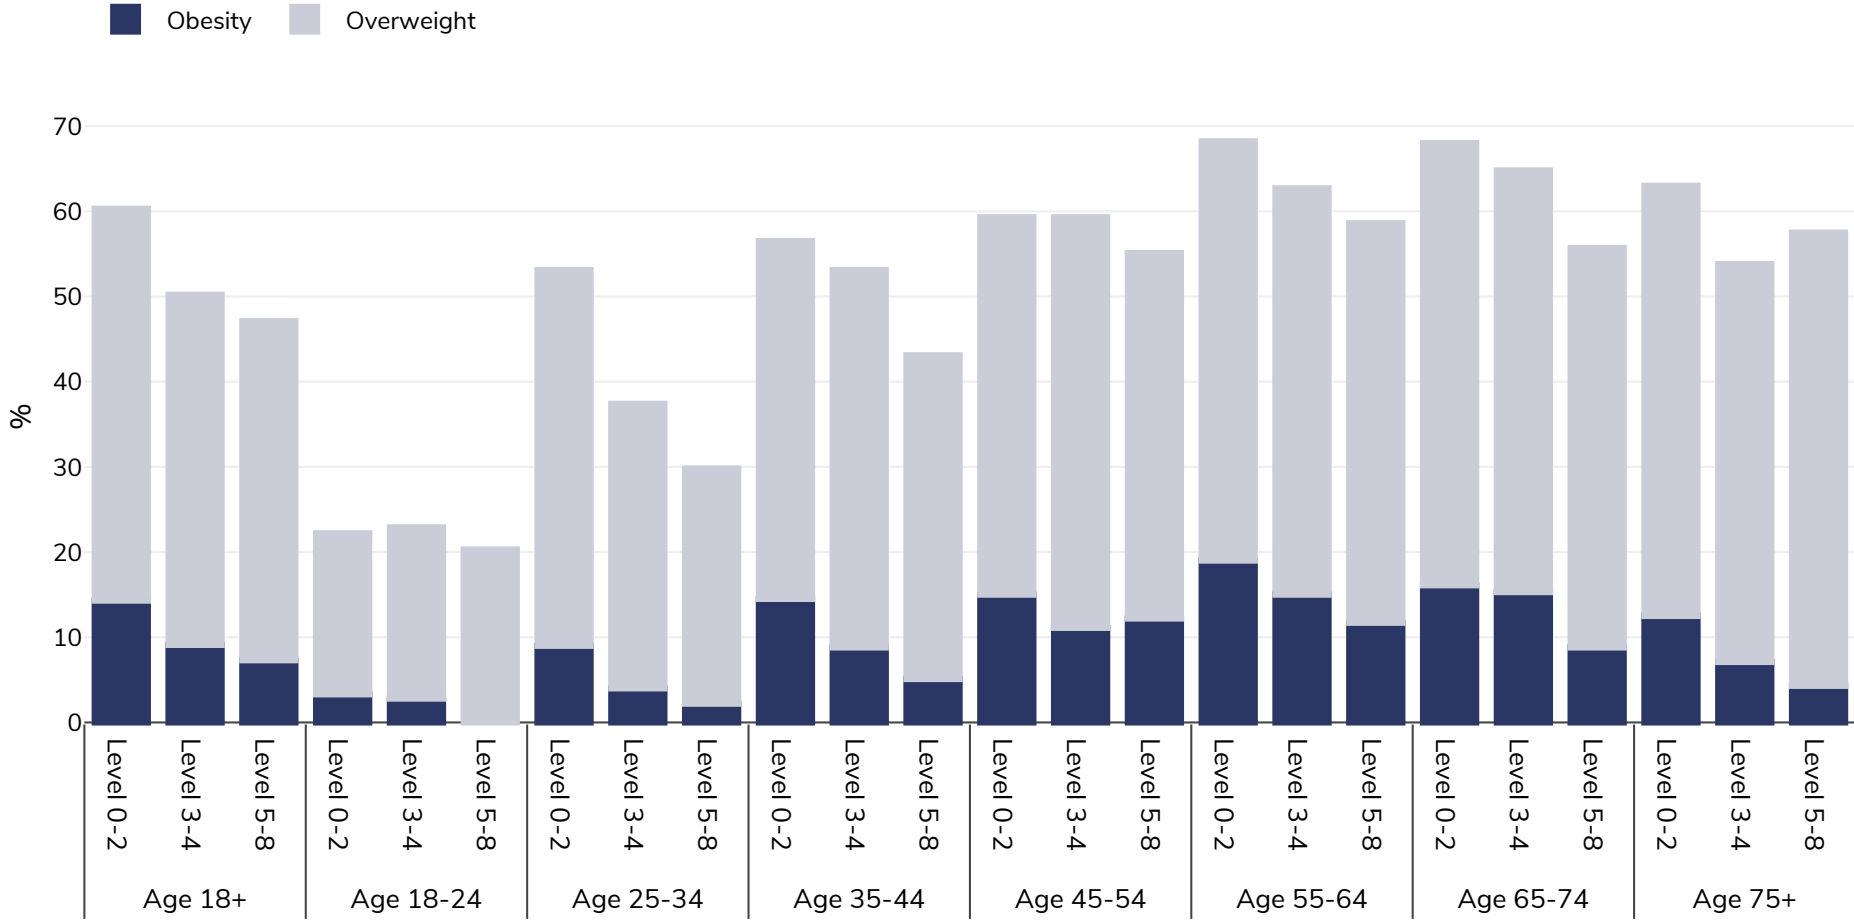

# Italy: Overweight/obesity by age and education

Men, 2014

Survey type: Self-reported

Area covered: National

References: Eurostat Eurostat Database: [http://appsso.eurostat.ec.europa.eu/nui/show.do?dataset=hlth\\_ehis\\_bm1e&lang=en](http://appsso.eurostat.ec.europa.eu/nui/show.do?dataset=hlth_ehis_bm1e&lang=en) (last accessed 25.08.20)

Unless otherwise noted, overweight refers to a BMI between 25kg and 29.9kg/m<sup>2</sup>, obesity refers to a BMI greater than 30kg/m<sup>2</sup>.