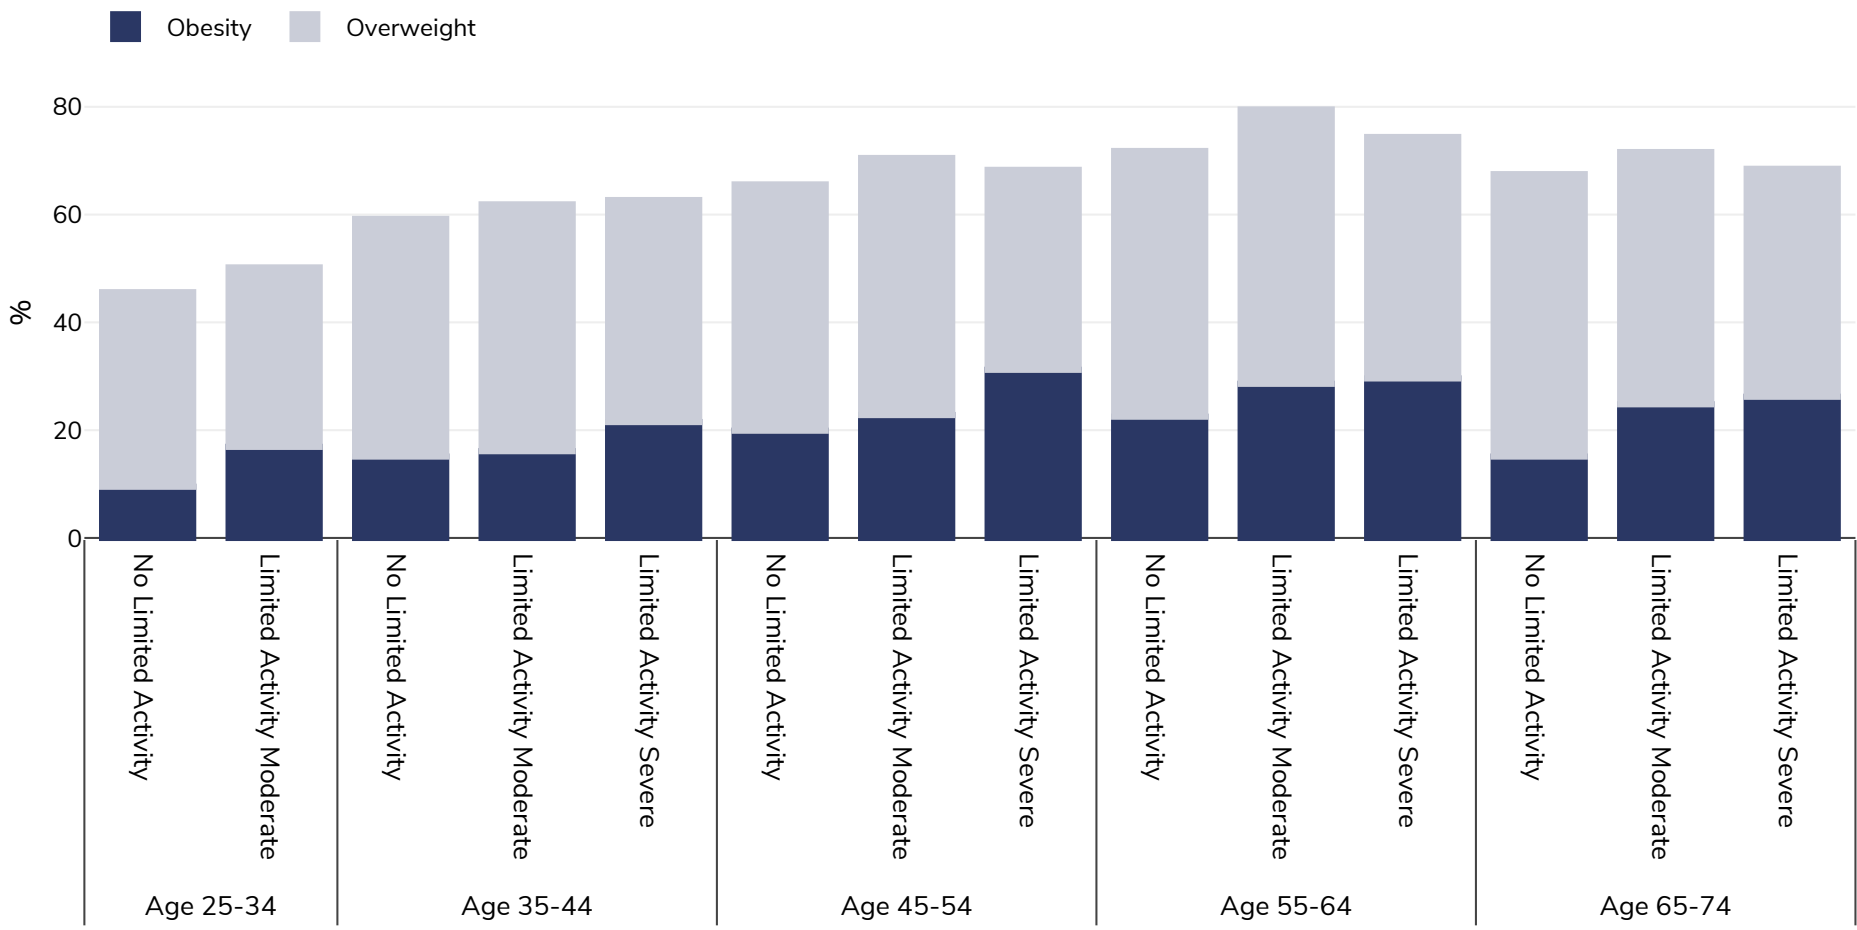

Spain: Overweight/obesity by age and limited activity

Men, 2014

Survey type: Self-reported

Area covered: National

References: Eurostat 2014 available at <https://appsso.eurostat.ec.europa.eu/nui/submitViewTableAction.do> (last accessed 06.10.21)

Unless otherwise noted, overweight refers to a BMI between 25kg and 29.9kg/m², obesity refers to a BMI greater than 30kg/m².