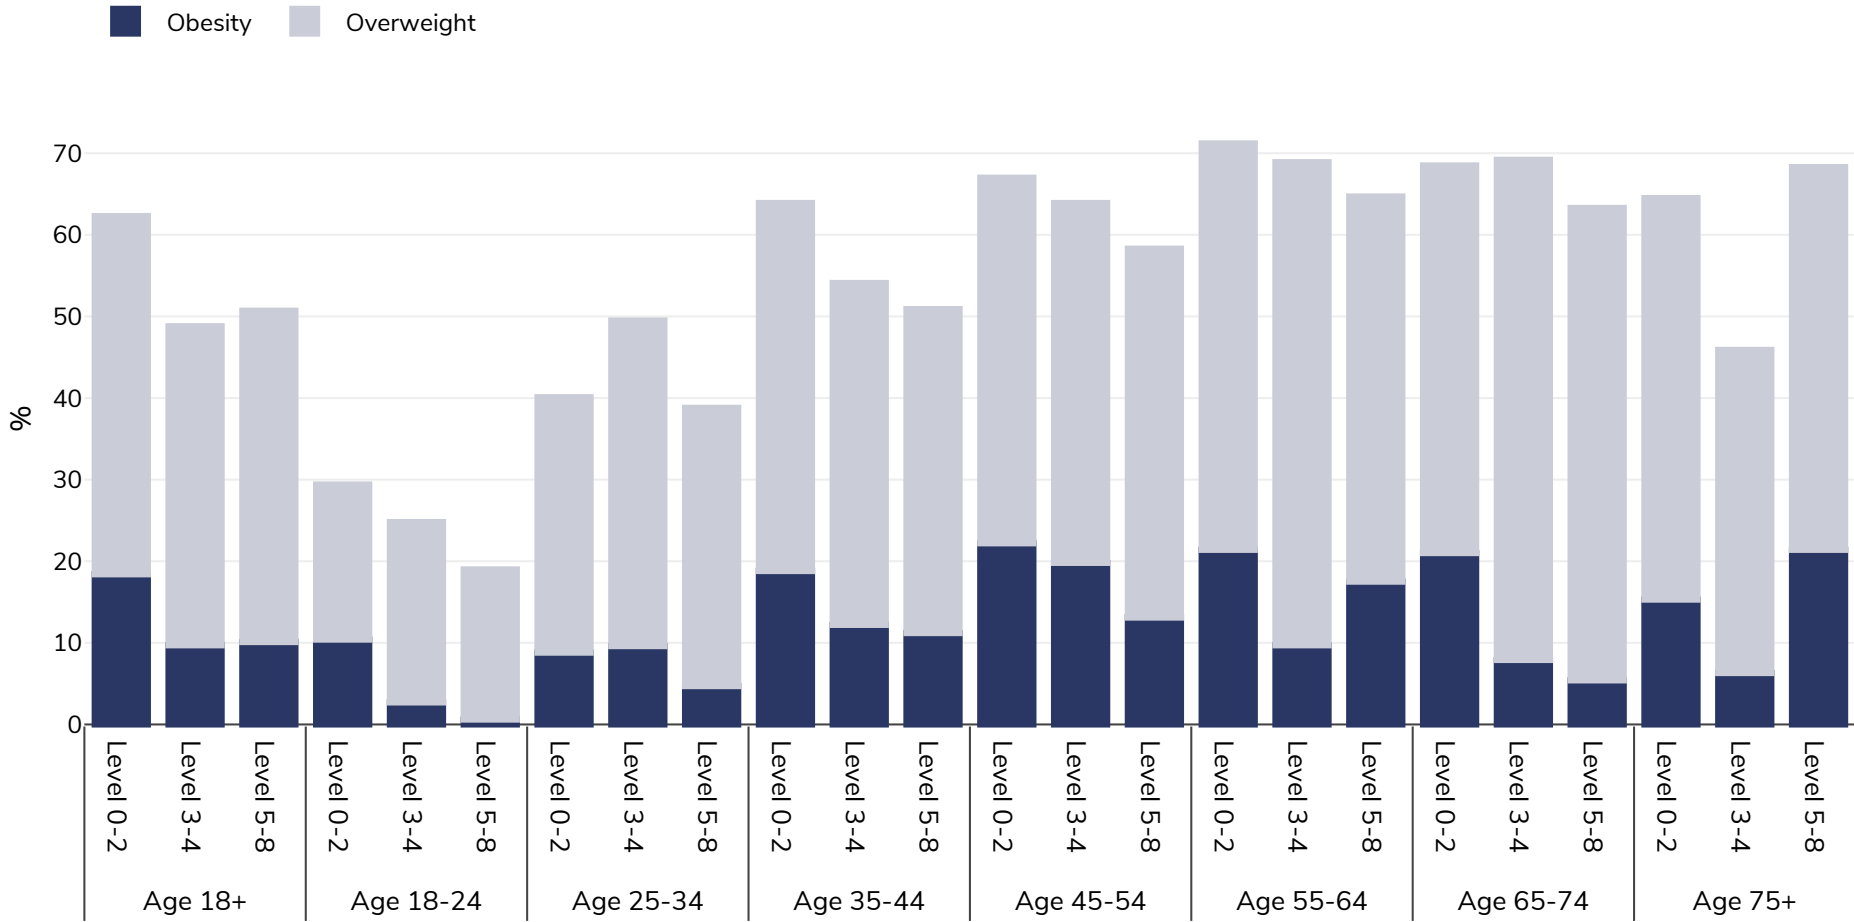

Portugal: Overweight/obesity by age and education

Men, 2014

Survey type: Self-reported

Area covered: National

References: 2014 Eurostat Database: http://appsso.eurostat.ec.europa.eu/nui/show.do?dataset=hlth_ehis_bm1e&lang=en (last accessed 25.08.20)

Unless otherwise noted, overweight refers to a BMI between 25kg and 29.9kg/m², obesity refers to a BMI greater than 30kg/m².