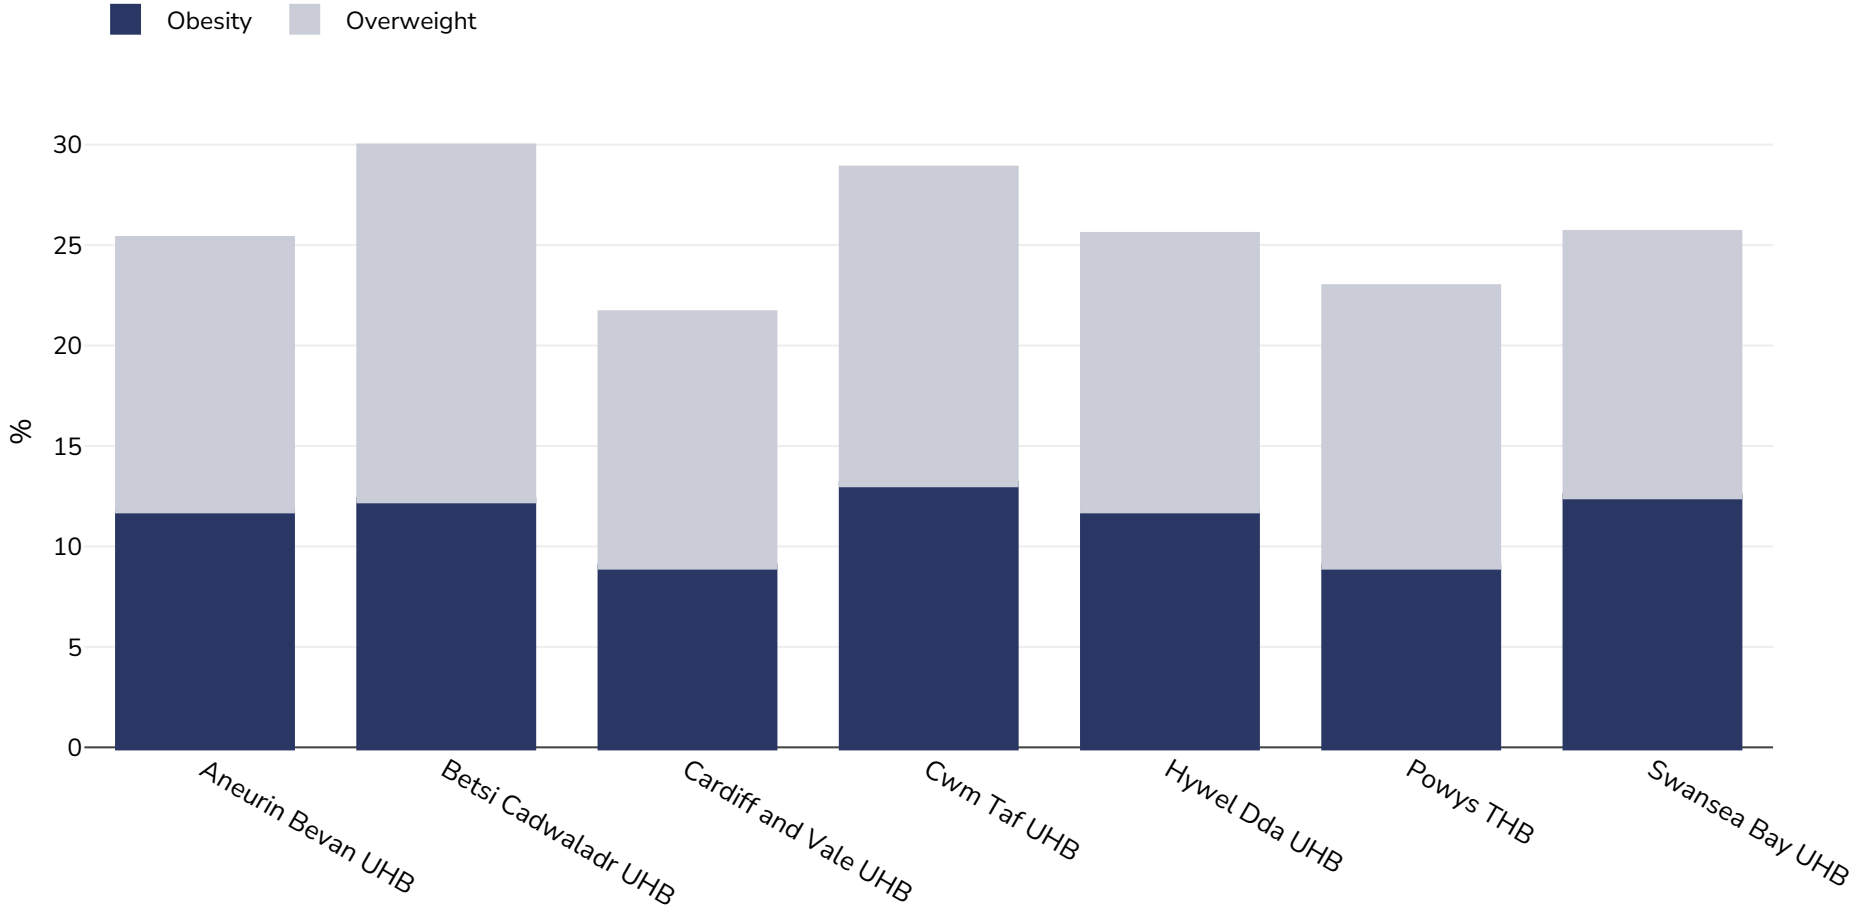

Wales: Overweight/obesity by region

Girls, 2017-2018

Survey type:	Measured
Age:	4-5
Sample size:	32160
Area covered:	National
References:	Welsh Child Measurement Programme 2017-18 - http://www.wales.nhs.uk/sitesplus/888/page/67795 (last accessed 8.03.19)
Notes:	UK 90 Growth Reference. 85th & 95th Centile
Cutoffs:	Other