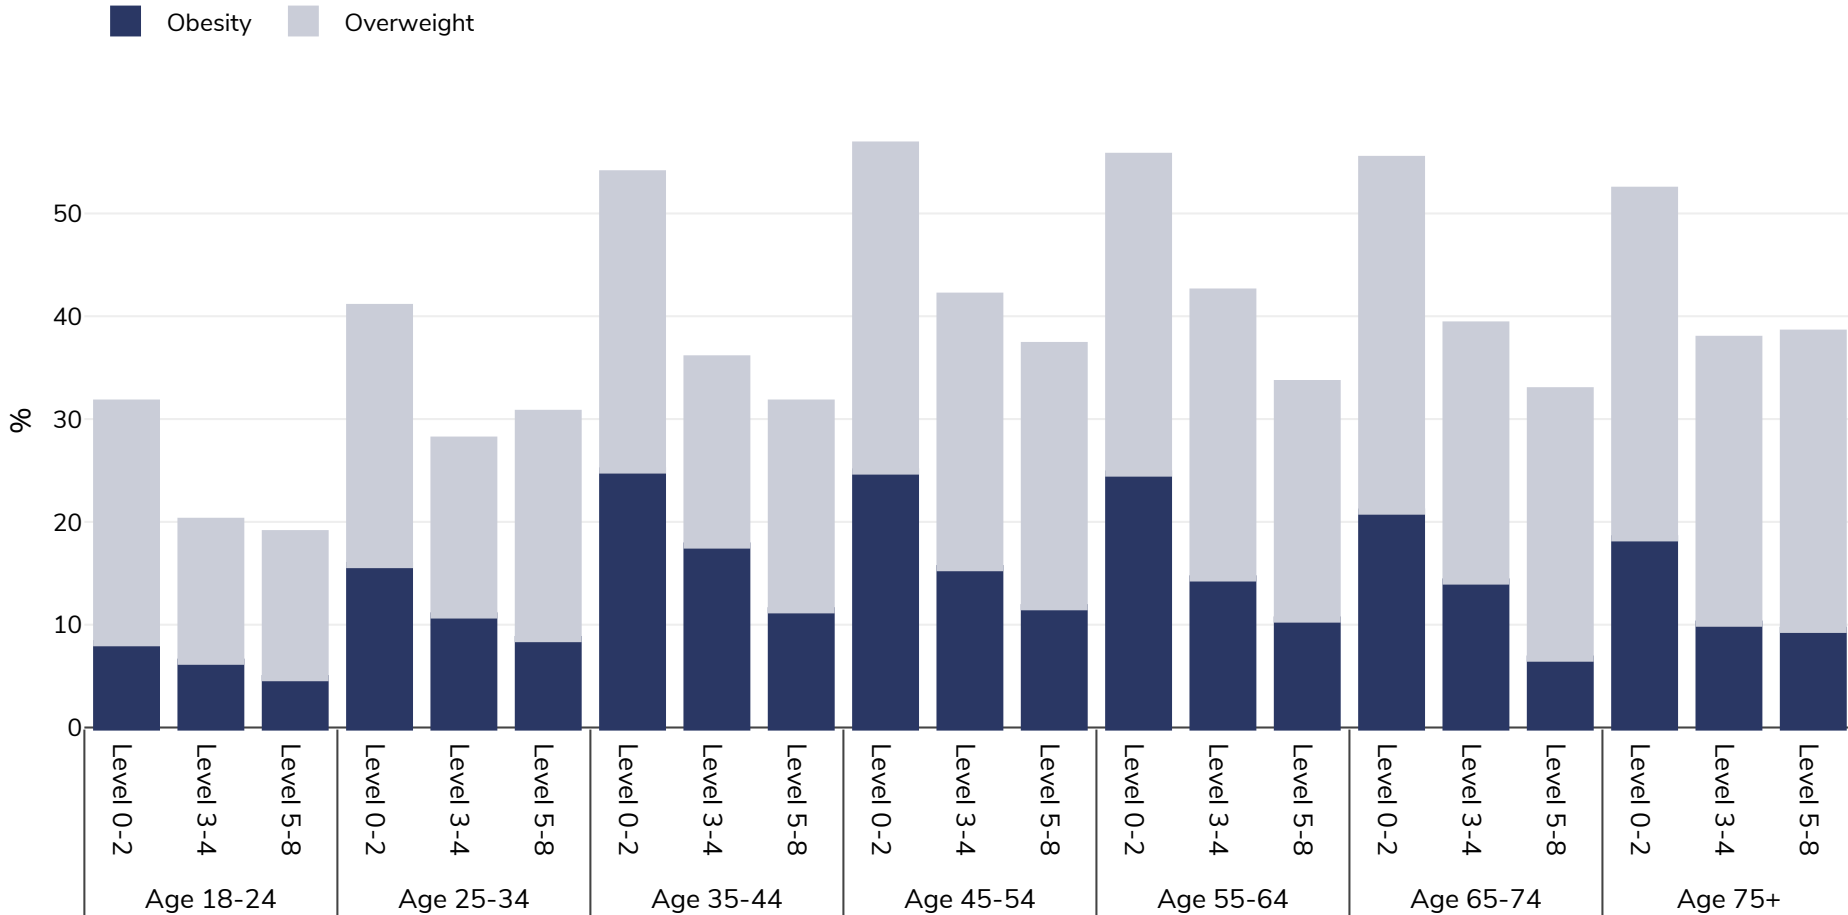

France: Overweight/obesity by age and education

Women, 2019

Survey type: Self-reported

References: Eurostat

Unless otherwise noted, overweight refers to a BMI between 25kg and 29.9kg/m², obesity refers to a BMI greater than 30kg/m².