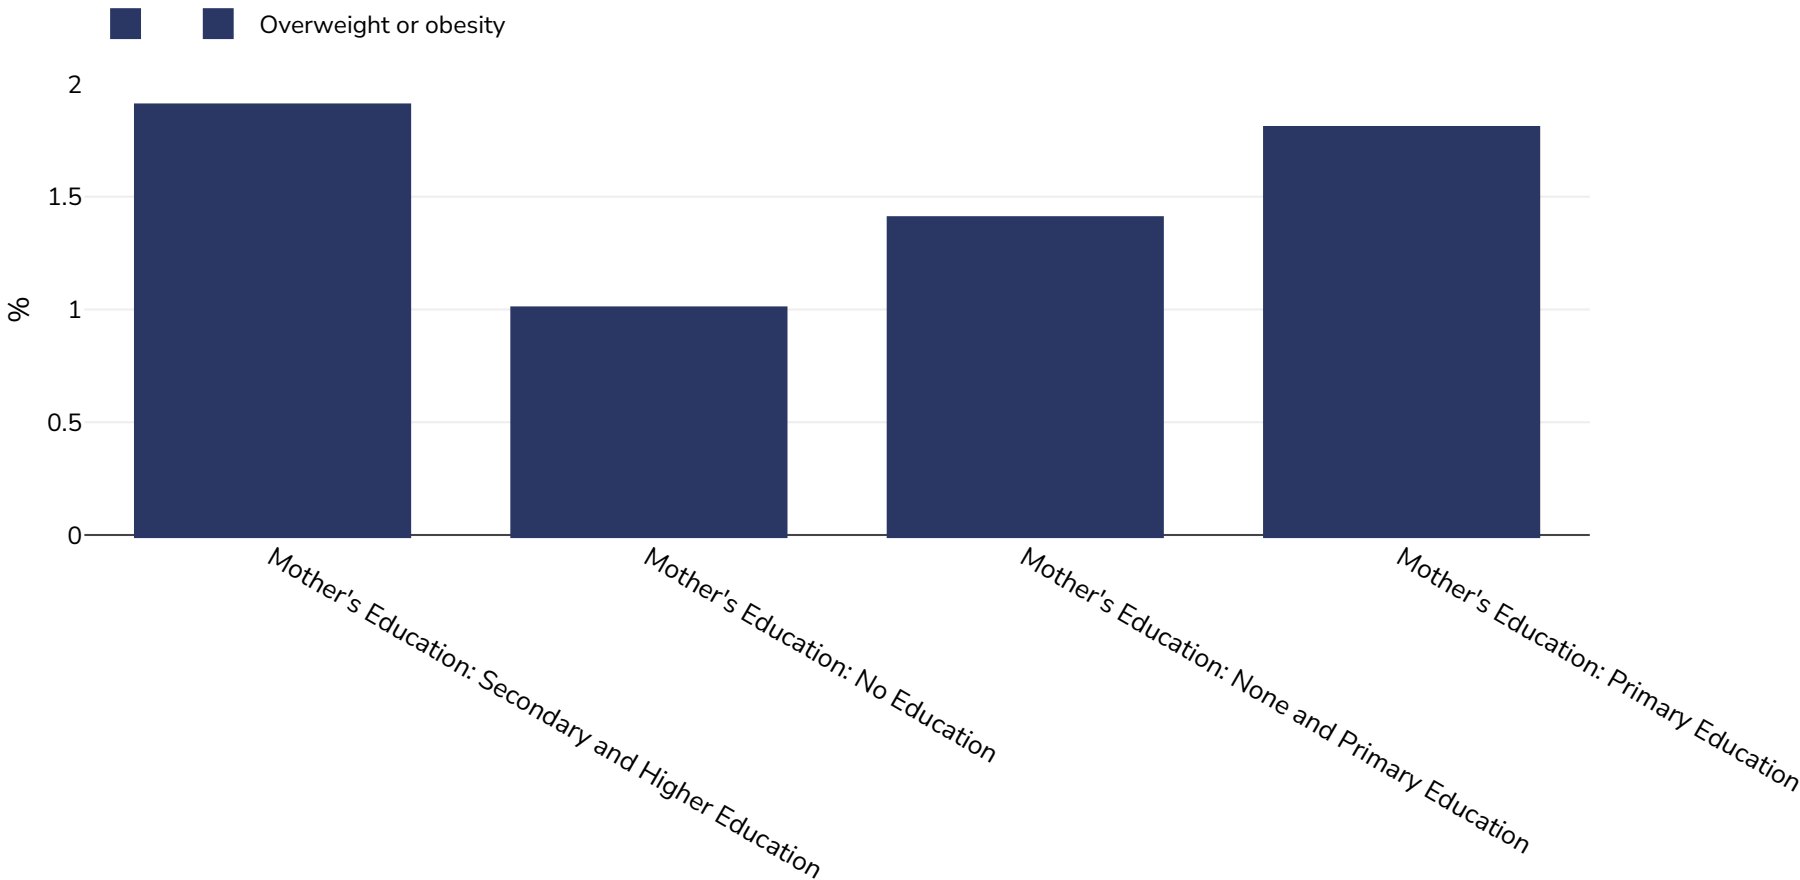

Togo: Overweight/obesity by education

Infants, 2017

Sample size: 4912

References: MICS: MICS6 TOGO, 2017, Rapport final. Lomé, Togo

Notes: UNICEF/WHO/World Bank Joint Child Malnutrition Estimates Expanded Database: Overweight (Survey Estimates), May 2023, New York. For more information about the methodology, please consult <https://data.unicef.org/resources/jme-2023-country-consultations/>

Definitions: =>+SD