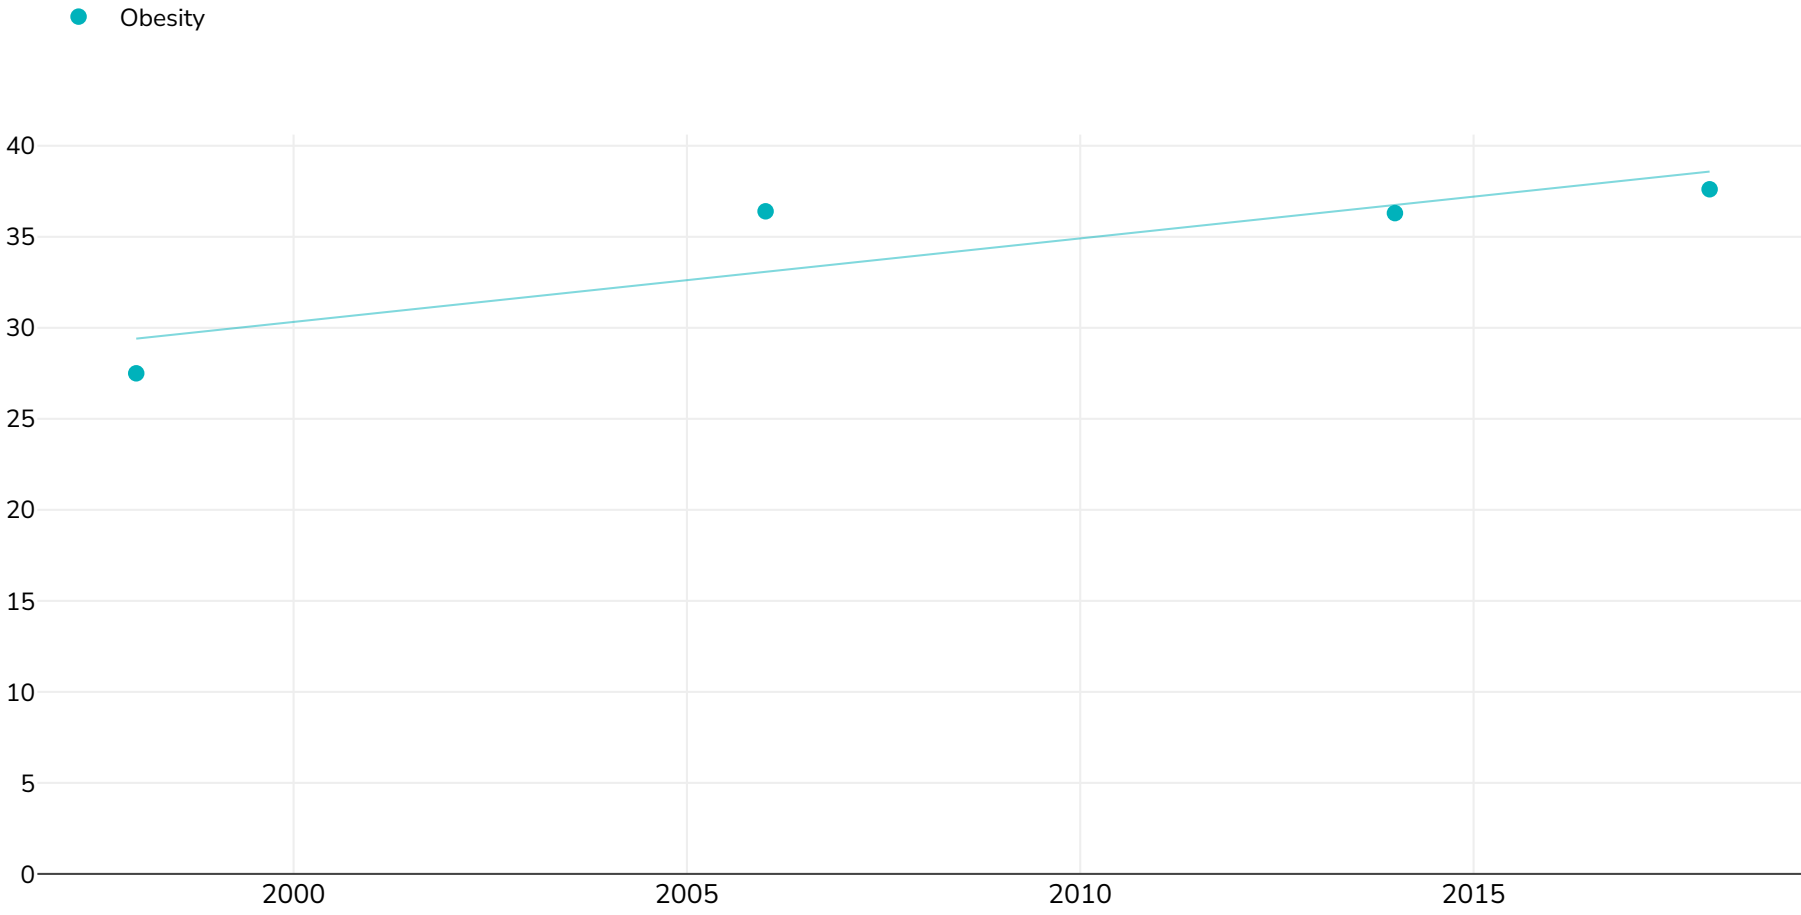

Kuwait: Kuwait obesity 1998 2018

Men

Survey type: Measured

References: For full details of references visit <https://data.worldobesity.org/>

Different methodologies may have been used to collect this data and so data from different surveys may not be strictly comparable. Please check with original data sources for methodologies used.