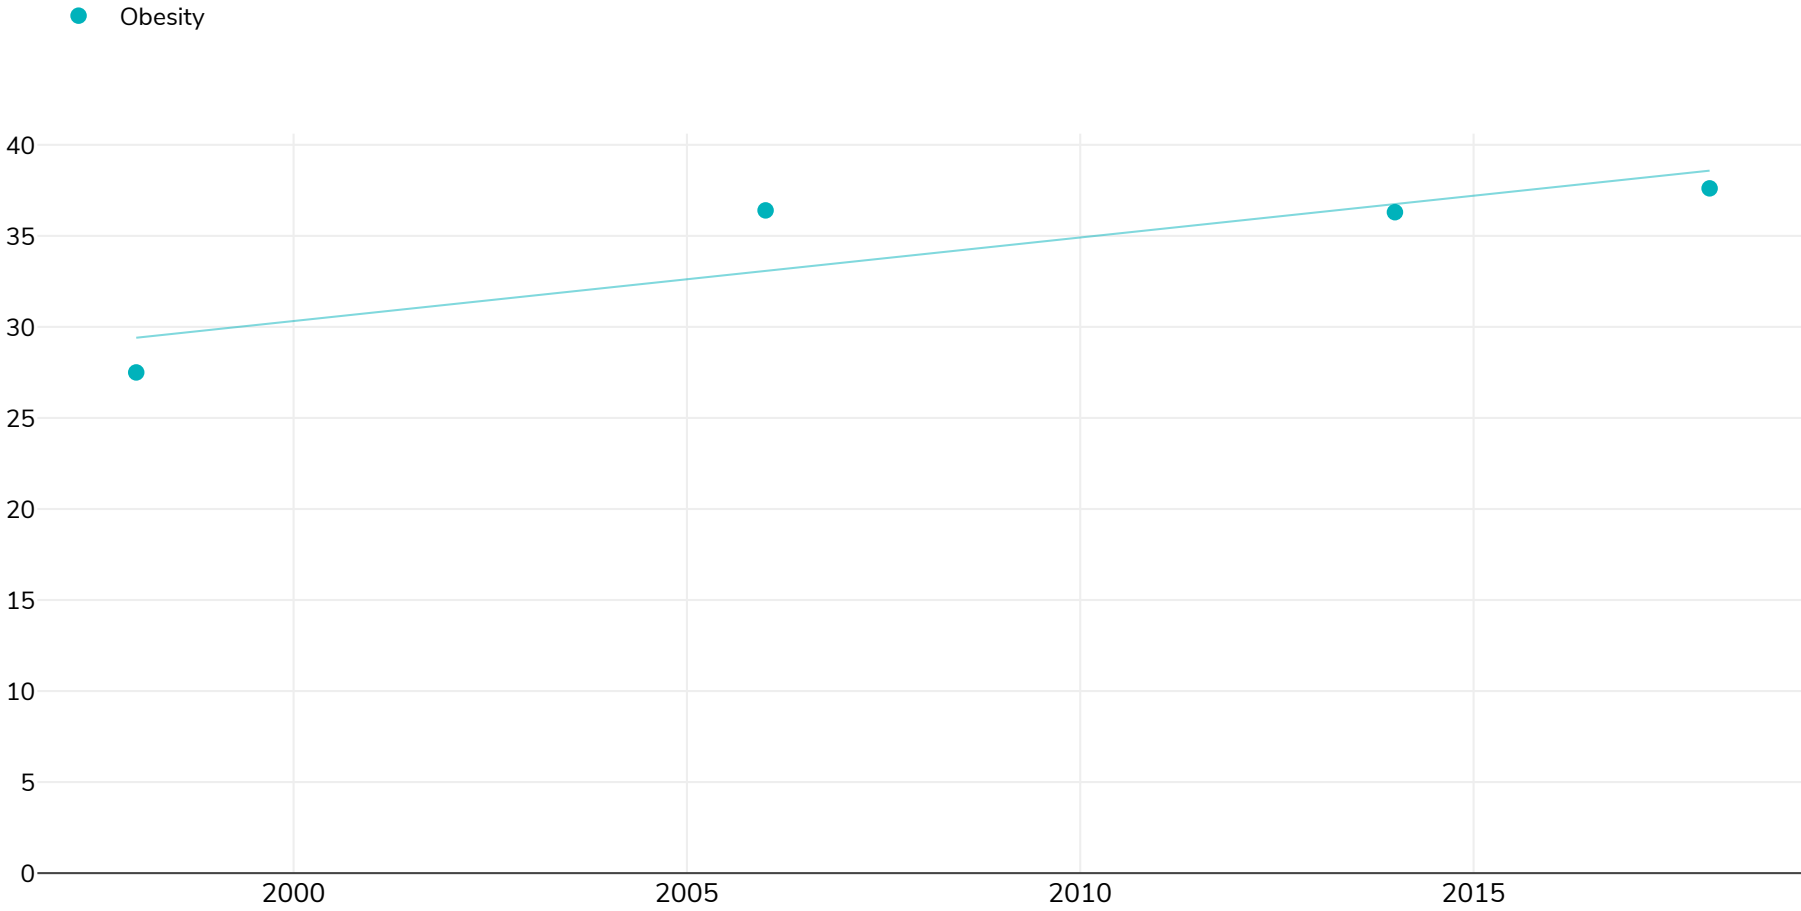

# Kuwait: % Adults living with obesity, 1998-2018

## Men

Survey type: Measured

References: For full details of references visit <https://data.worldobesity.org/>

*Different methodologies may have been used to collect this data and so data from different surveys may not be strictly comparable. Please check with original data sources for methodologies used.*