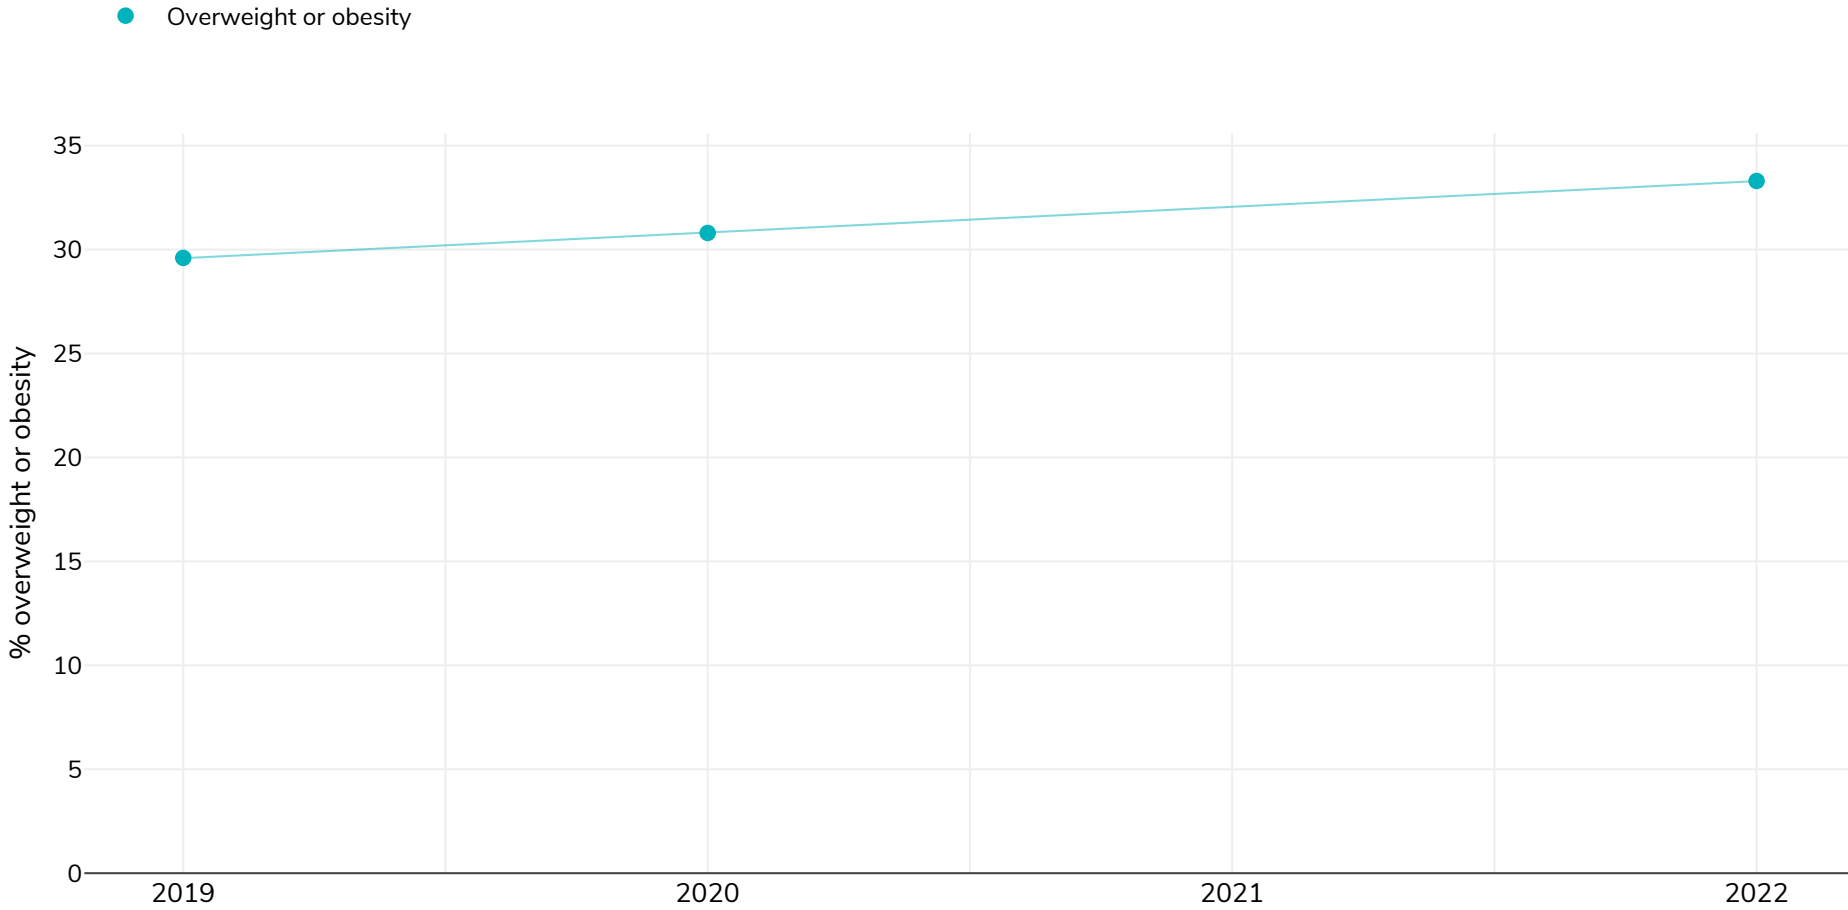

# New Zealand: % Children living with overweight or obesity, 2002-2023

## Boys and girls

**Survey type:** Measured

**References:** For full details of references visit <https://data.worldobesity.org/>

**Definitions:** IOTF

*Different methodologies may have been used to collect this data and so data from different surveys may not be strictly comparable. Please check with original data sources for methodologies used.*