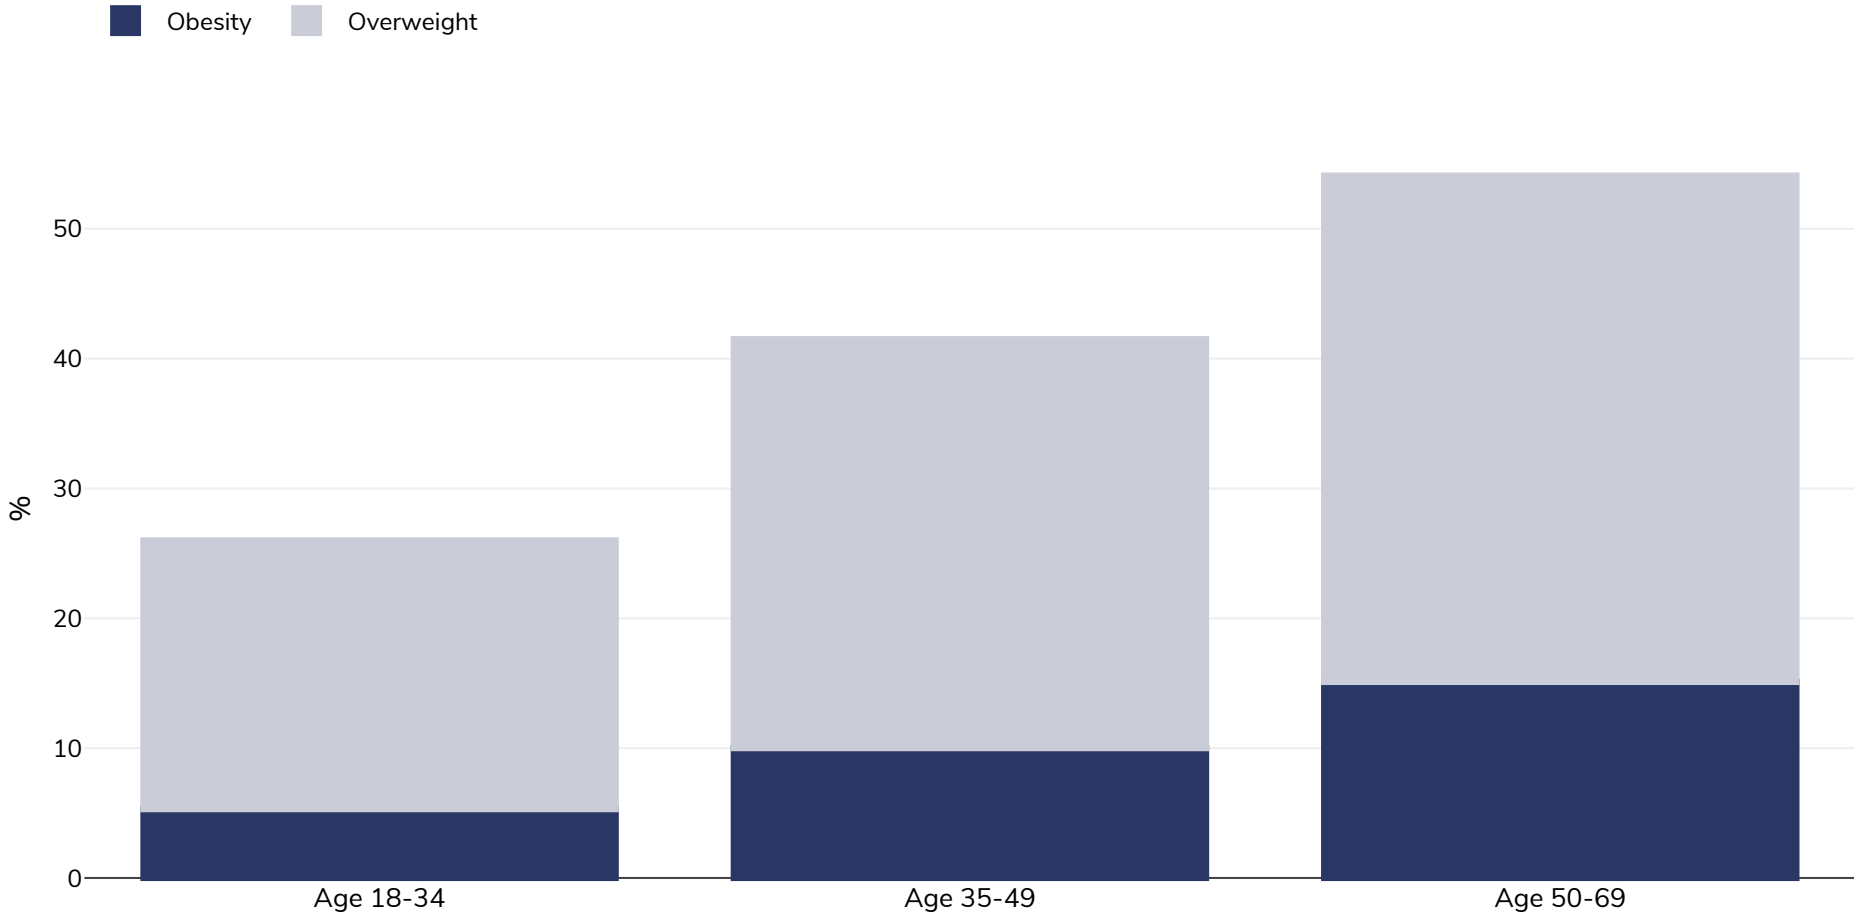

Italy: Overweight/obesity by age

Adults, 2017-2019

| | |
|----------------------|--|
| Survey type: | Self-reported |
| Sample size: | 110742 |
| Area covered: | National |
| References: | PASSI 2017-20. Available at https://www.epicentro.iss.it/passi/dati/sovrappeso (last accessed 17.11.21) |

Unless otherwise noted, overweight refers to a BMI between 25kg and 29.9kg/m², obesity refers to a BMI greater than 30kg/m².