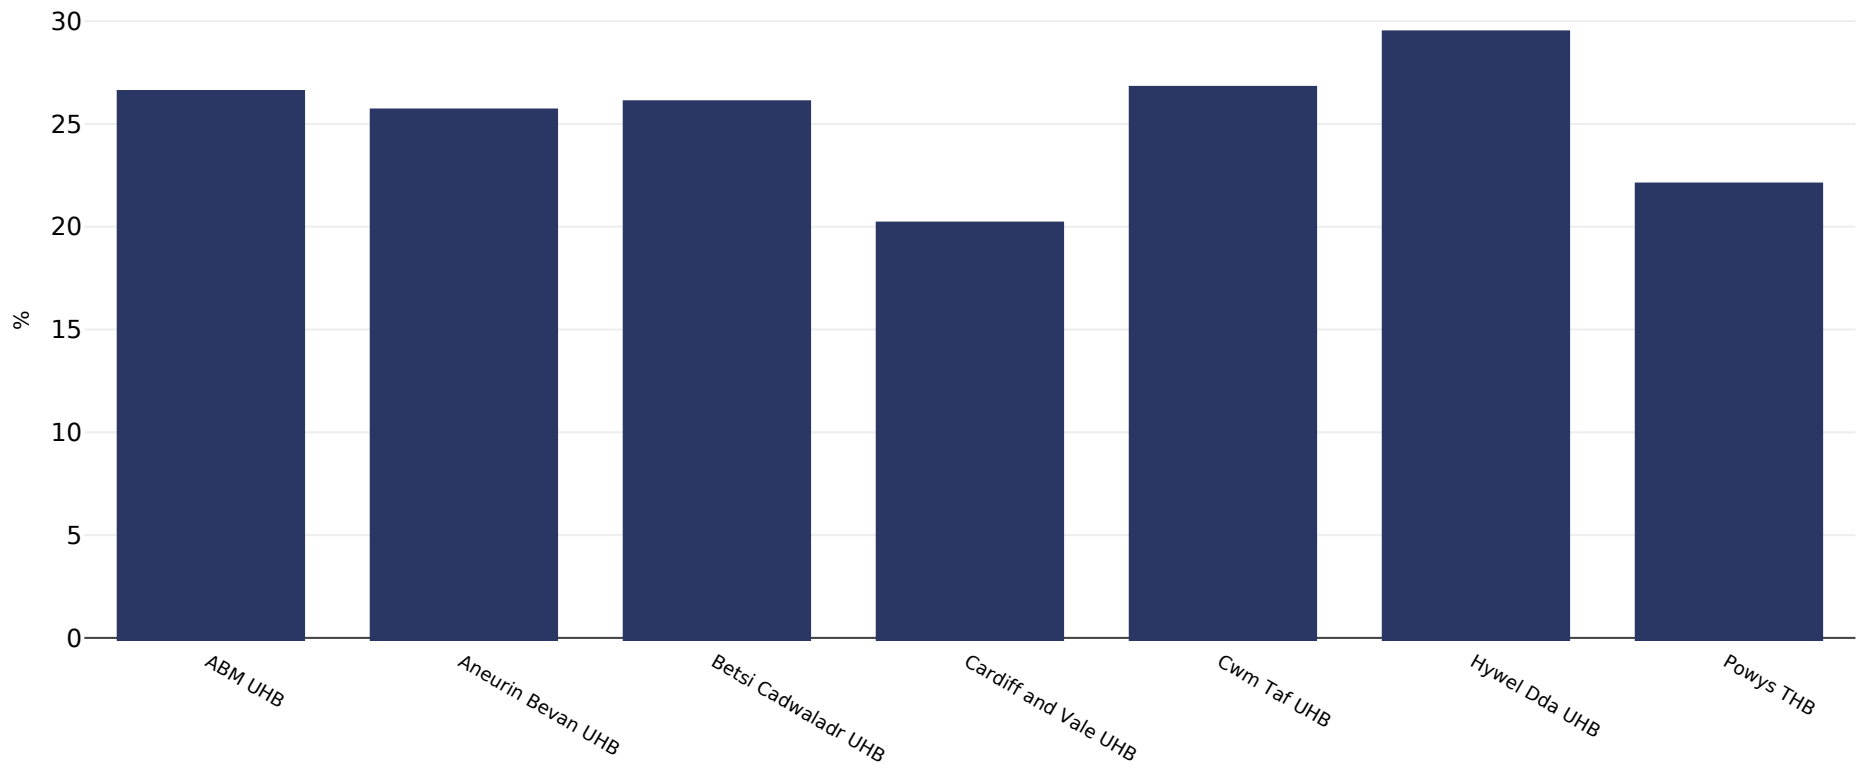

Overweight/obesity by socio-economic group

2014-2015

Наднормено тегло или затлъстяване

Source:	Child Measurement Programme 2014-15.
Link:	http://www.wales.nhs.uk/sitesplus/documents/888/12318%20PHWO%20Child%20Measurement%20Eng%20August.pdf
Notes:	85th/95th centile NOT IOTF cut off
Cutoffs:	Other