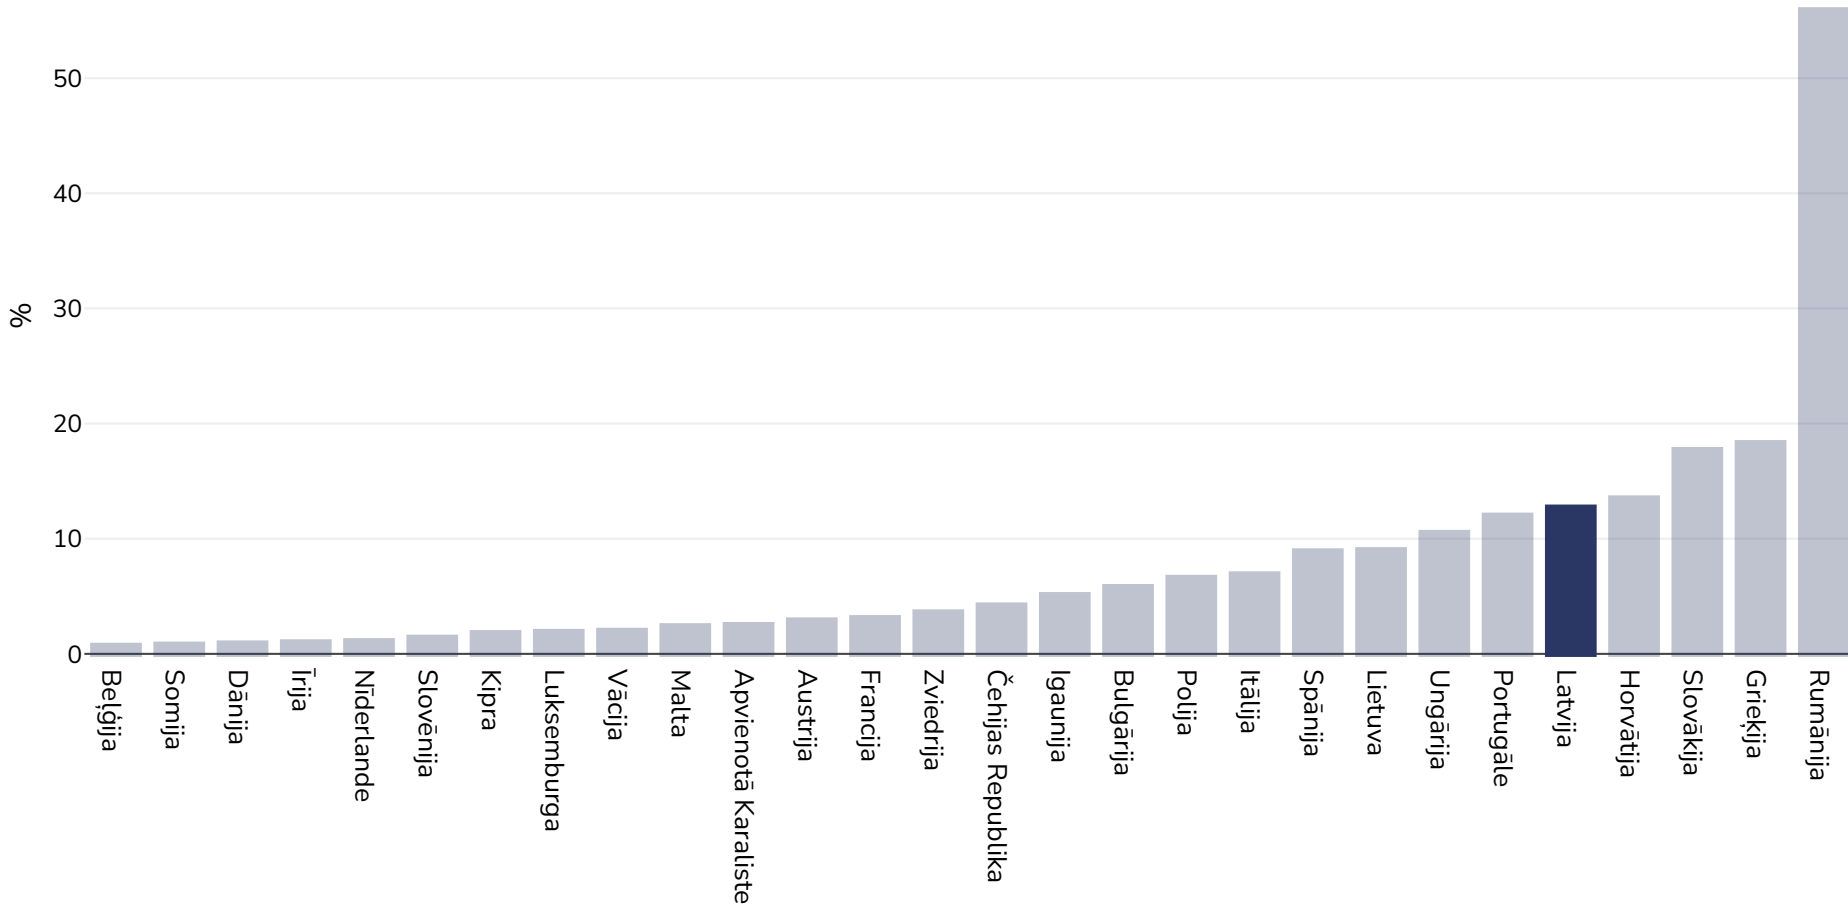

Latvija: Percent of population who cannot afford a healthy diet

Pieaugušie, 2022

Aptvertā teritorija:

Valsts

Atsauces: The Food Systems Dashboard. The Global Alliance for Improved Nutrition (GAIN), The Columbia Climate School, and Cornell University College of Agriculture and Life Sciences. 2024. Geneva, Switzerland. <https://www.foodsystemsdashboard.org>. DOI: <https://doi.org/10.36072/db>.