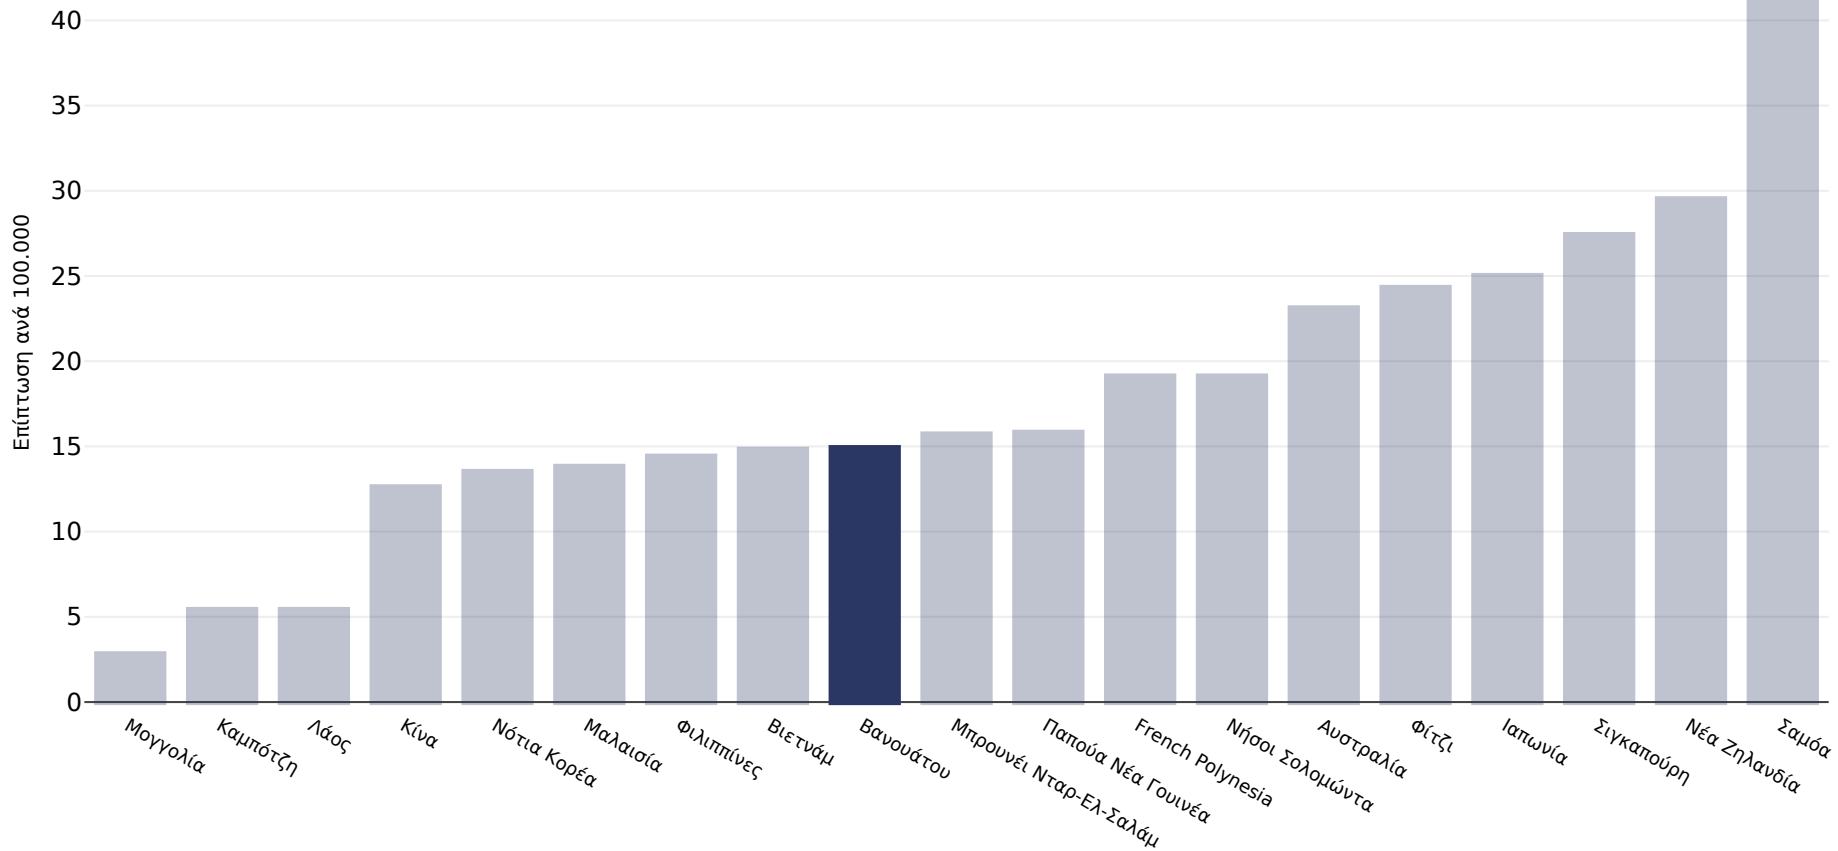

Βανουάτου: Cancer of the uterus

Γυναίκες, 2020

Ηλικία: 20+

Γεωγραφική κάλυψη: Εθνική

Παραπομπές: Ferlay J, Ervik M, Lam F, Colombet M, Mery L, Piñeros M, Znaor A, Soerjomataram I, Bray F (2020). Global Cancer Observatory: Cancer Today. Lyon, France: International Agency for Research on Cancer. Available from: <https://gco.iarc.fr/today>, accessed 10.01.2379

Ορισμοί: Age-standardized incidence rates per 100 000