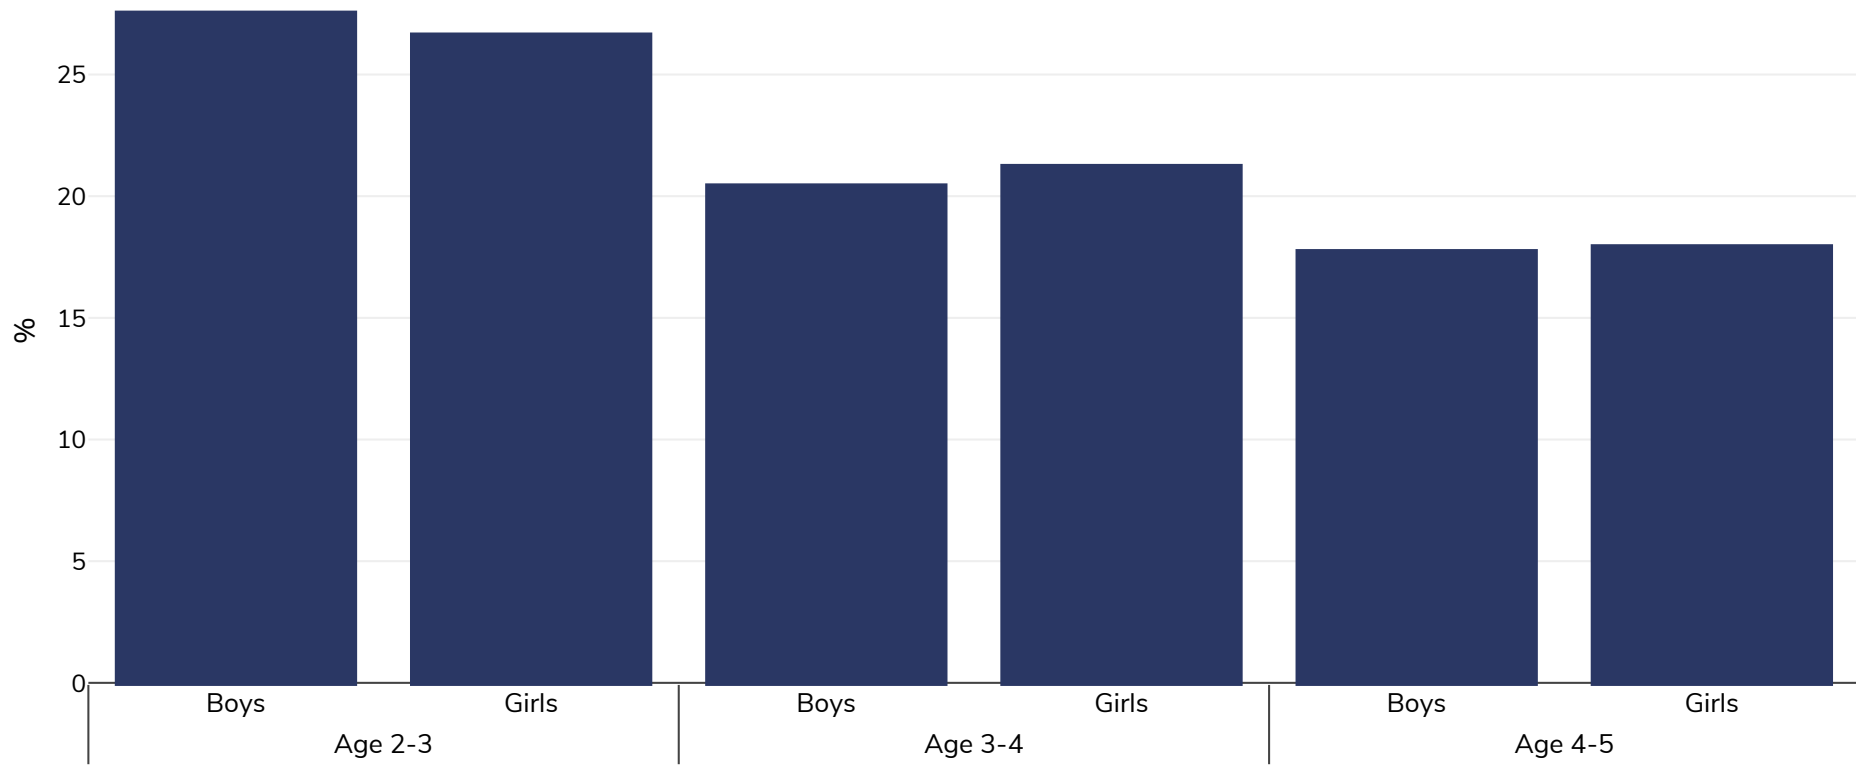

# Mongolia: Overweight/obesity by age

Children, 2013

Overweight or obesity

Survey type:	Measured
Sample size:	3404
Area covered:	National
References:	Mongolia MICS 2013 Survey - data analysed by R Jackson Leach, F Montague. World Obesity Federation
Notes:	IOTF monthly cut offs
Cutoffs:	IOTF