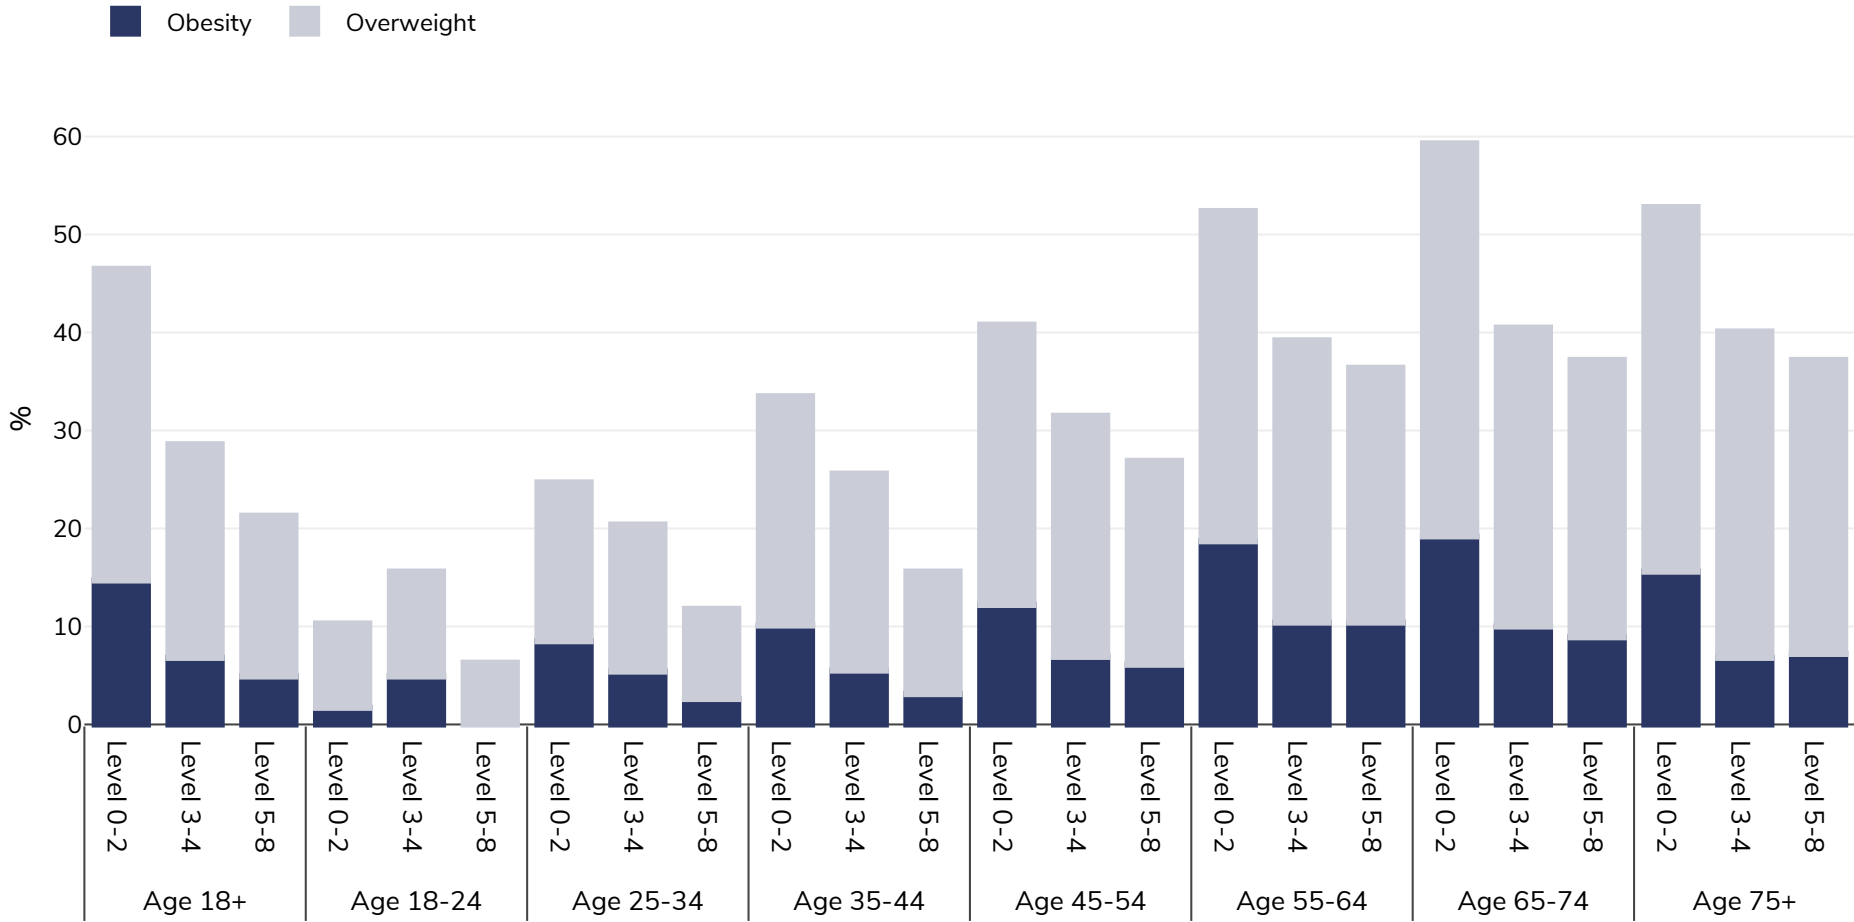

Italy: Overweight/obesity by age and education

Women, 2014

Survey type: Self-reported

Area covered: National

References: Eurostat Eurostat Database: http://appsso.eurostat.ec.europa.eu/nui/show.do?dataset=hlth_ehis_bm1e&lang=en (last accessed 25.08.20)

Unless otherwise noted, overweight refers to a BMI between 25kg and 29.9kg/m², obesity refers to a BMI greater than 30kg/m².