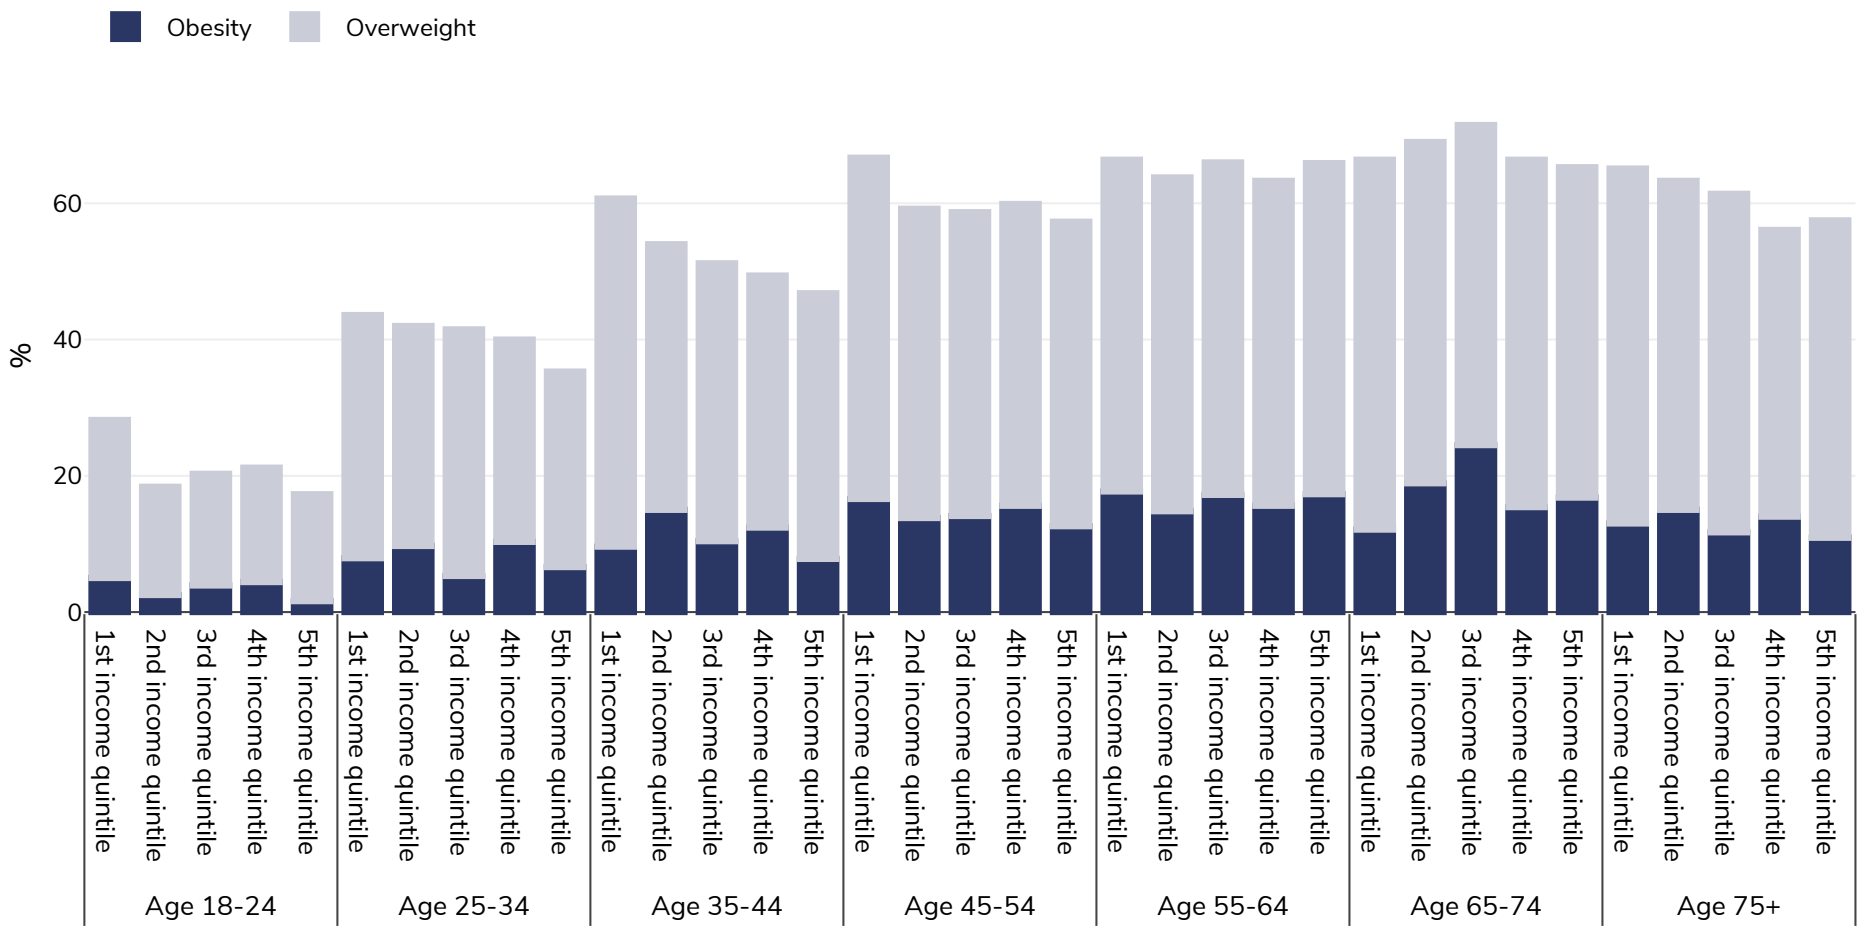

Italy: Overweight/obesity by age and socio-economic group

Men, 2019

Survey type: Self-reported

Area covered: National

References: Eurostat 2019. Available at https://appsso.eurostat.ec.europa.eu/nui/show.do?dataset=hlth_ehis_bm1i&lang=en (last accessed 09.08.21).

Unless otherwise noted, overweight refers to a BMI between 25kg and 29.9kg/m², obesity refers to a BMI greater than 30kg/m².