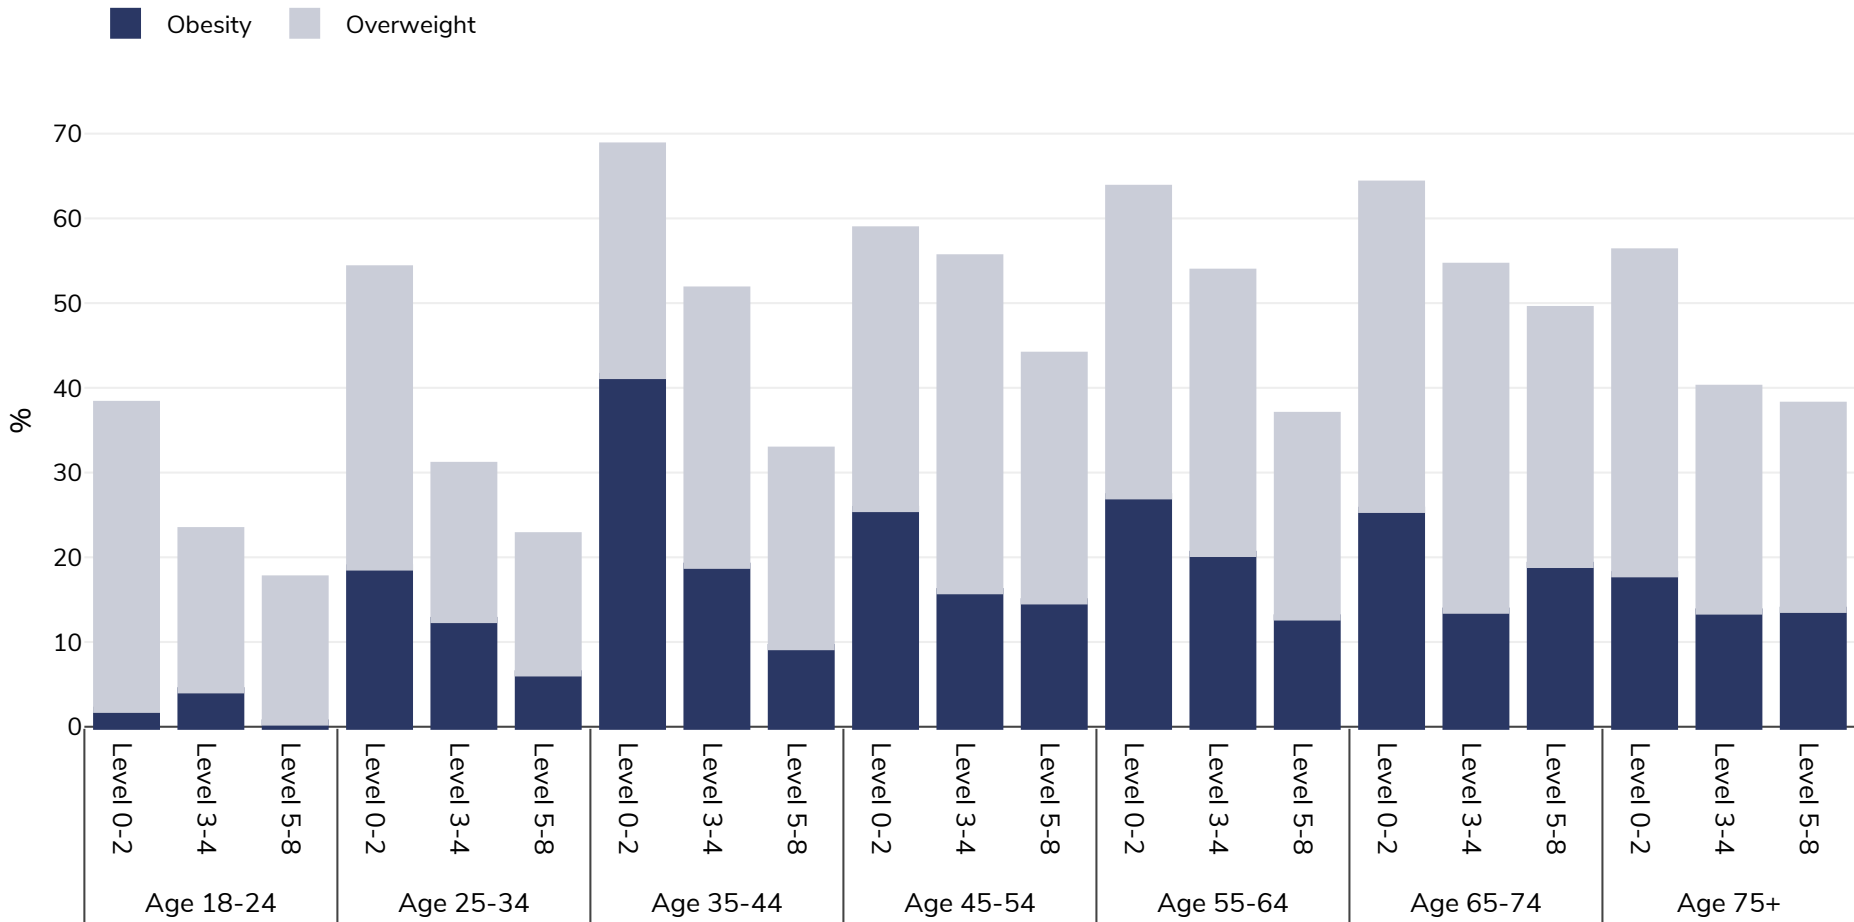

Belgium: Overweight/obesity by age and education

Women, 2019

Survey type: Self-reported

Area covered: National

References: Eurostat 2019. Available at https://appsso.eurostat.ec.europa.eu/nui/show.do?dataset=hlth_ehis_bm1e&lang=en (last accessed 09.08.21).

Notes: Males age 18-24 insufficient data to display by educational status

Unless otherwise noted, overweight refers to a BMI between 25kg and 29.9kg/m², obesity refers to a BMI greater than 30kg/m².