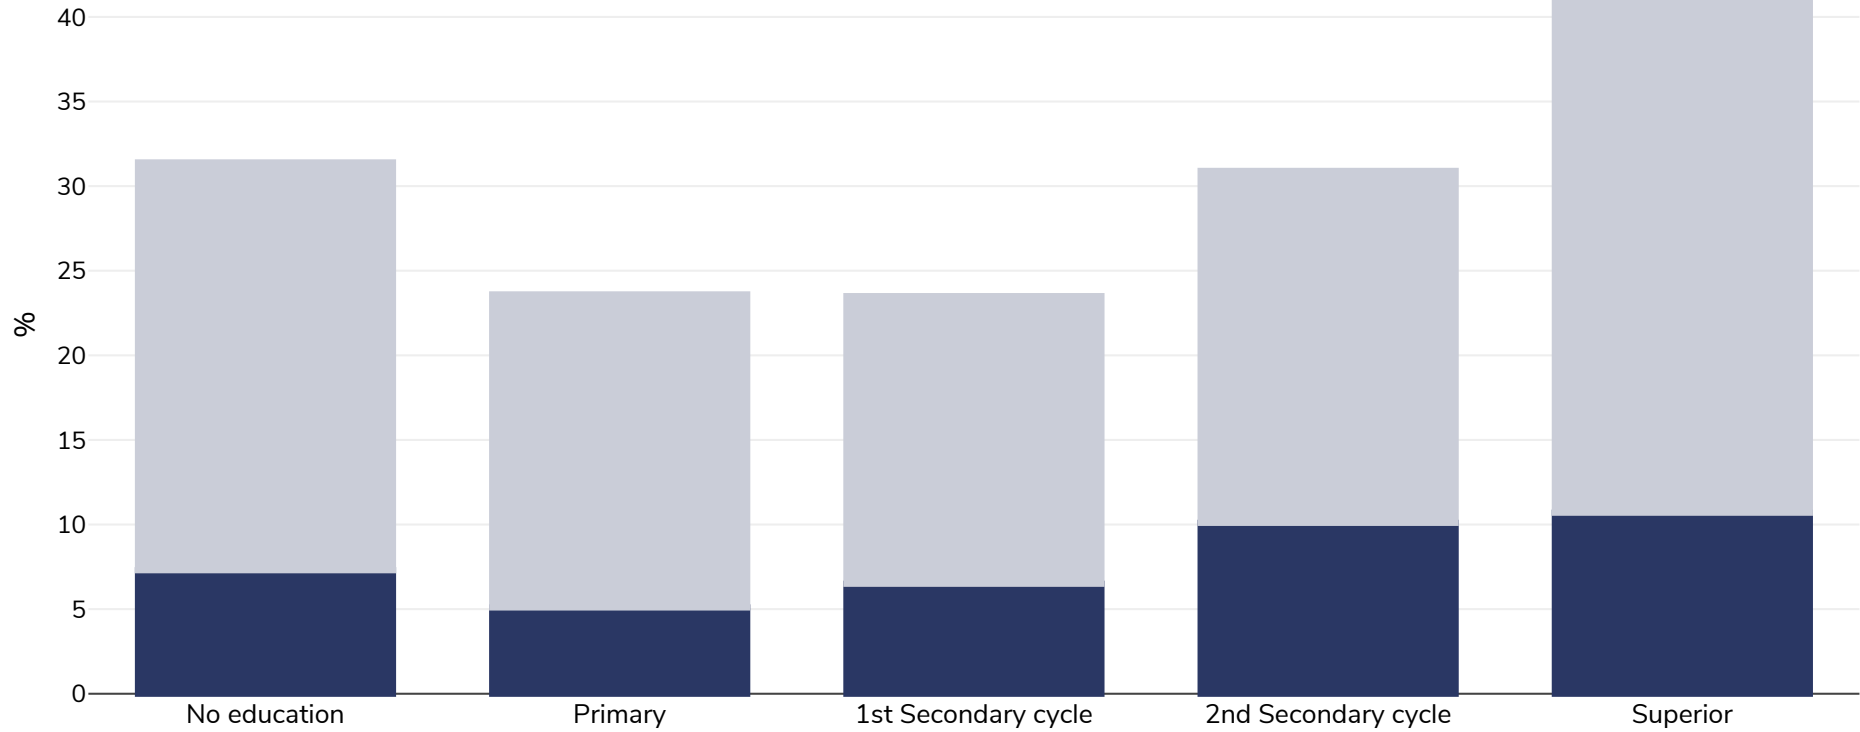

Gabon: Overweight/obesity by education

Men, 2019-2021

■ Obesity ■ Overweight

| | |
|----------------------|--|
| Survey type: | Measured |
| Age: | 15-49 |
| Sample size: | 10755 |
| Area covered: | National |
| References: | Direction Générale de la Statistique (DGS) et ICF. 2023. Enquête Démographique et de Santé au Gabon, 2019– 21. Libreville, Gabon et Rockville, Maryland, USA : DGS et ICF. |
| Notes: | Sample size is 5558 women and 5197 men |
| Cutoffs: | WHO |

Unless otherwise noted, overweight refers to a BMI between 25kg and 29.9kg/m², obesity refers to a BMI greater than 30kg/m².