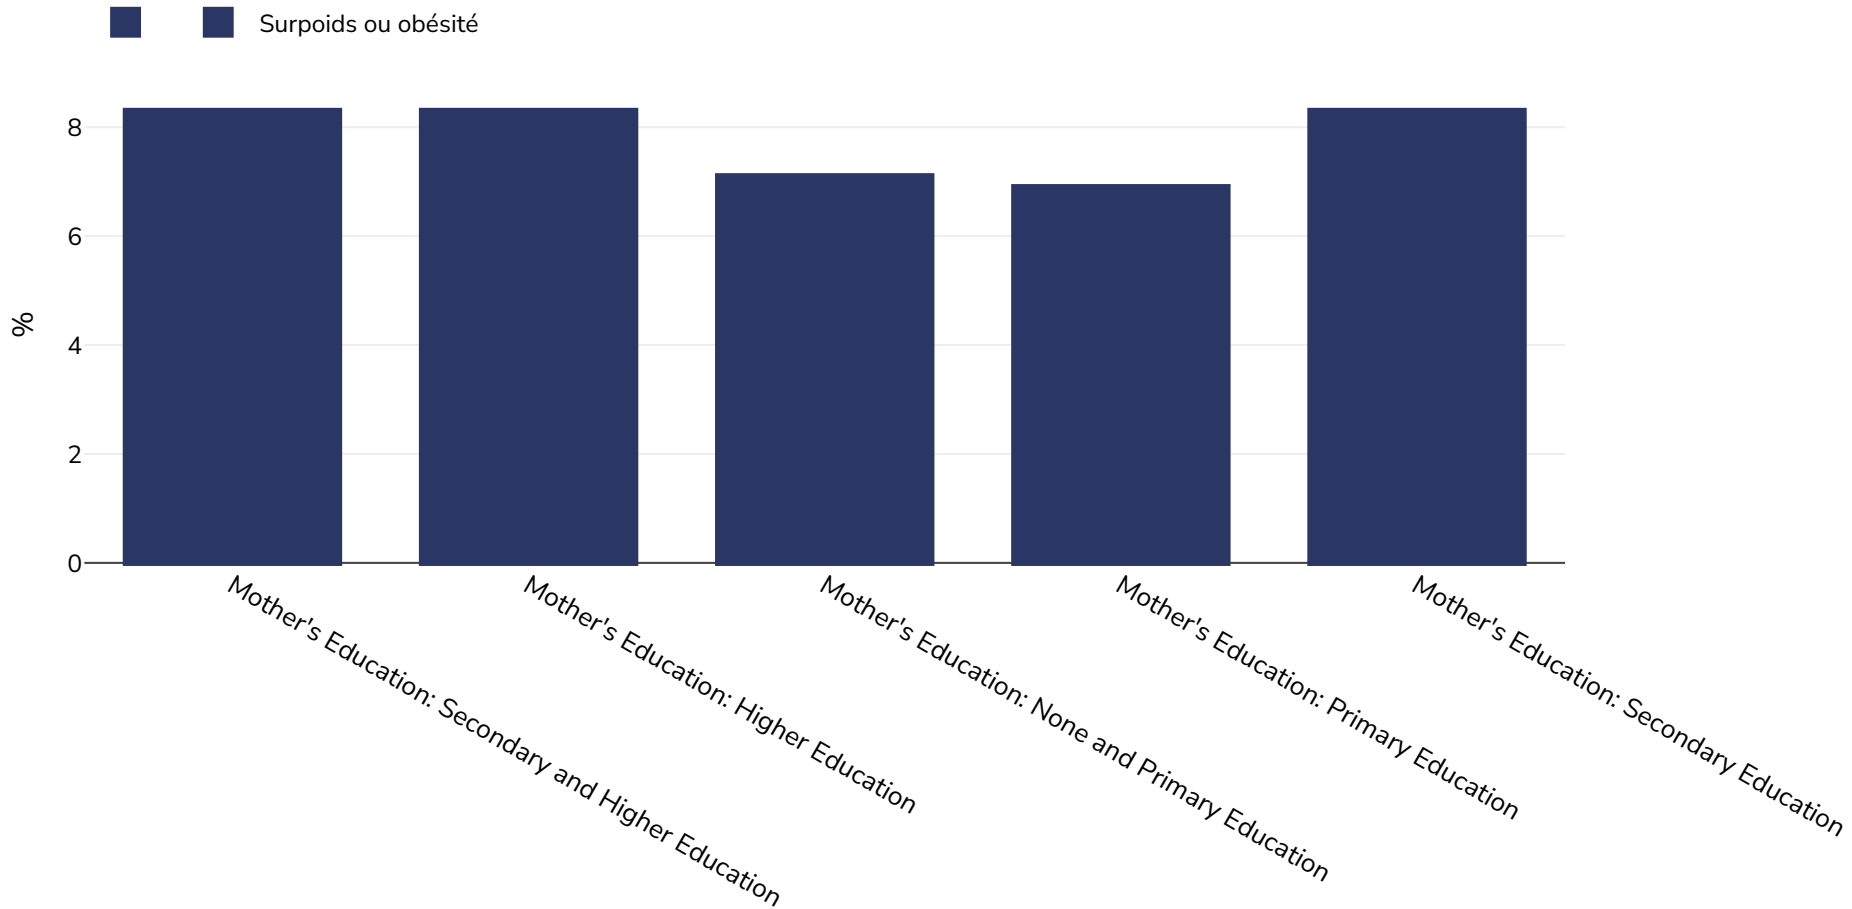

Mexique: Overweight/obesity by education

Infants, 2020

Taille de l'échantillon: 9891242

Références: Other: Encuesta Nacional de Salud y Nutrición Continua COVID-19, Mexico 2020

Notes: UNICEF/WHO/World Bank Joint Child Malnutrition Estimates Expanded Database: Overweight (Survey Estimates), May 2023, New York. For more information about the methodology, please consult <https://data.unicef.org/resources/jme-2023-country-consultations/>