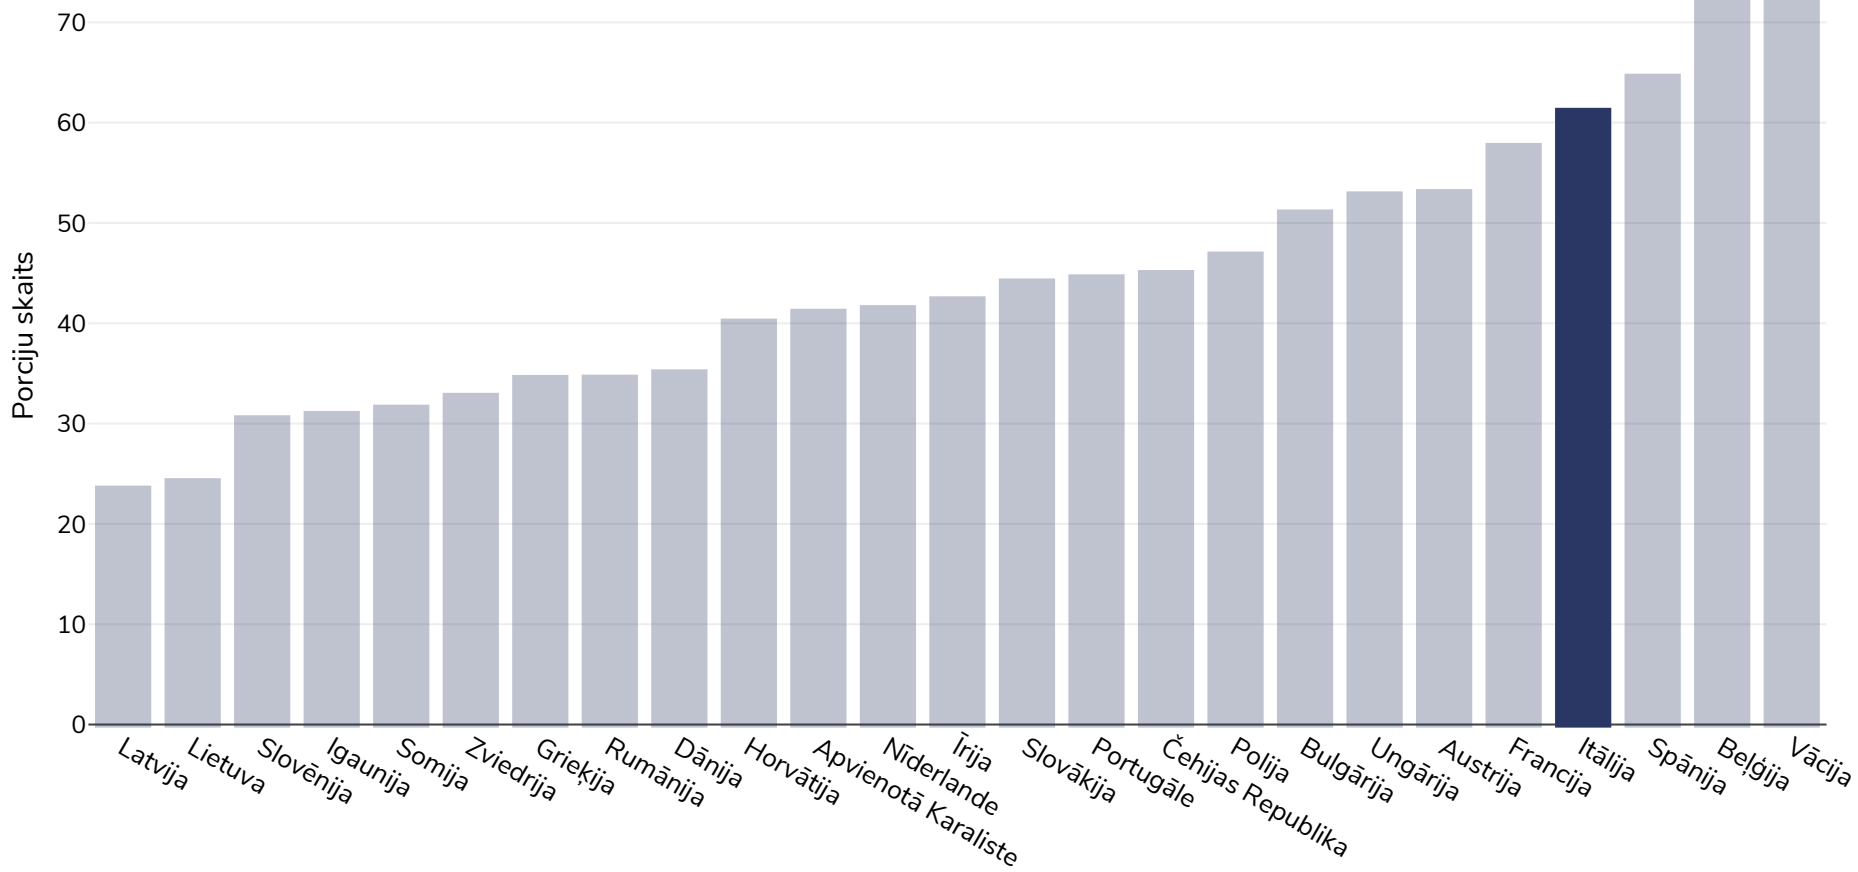

Itālija: Estimated per capita sugar sweetened beverages intake

Pieaugušie, 2016

Atsauces:

Source: Euromonitor International