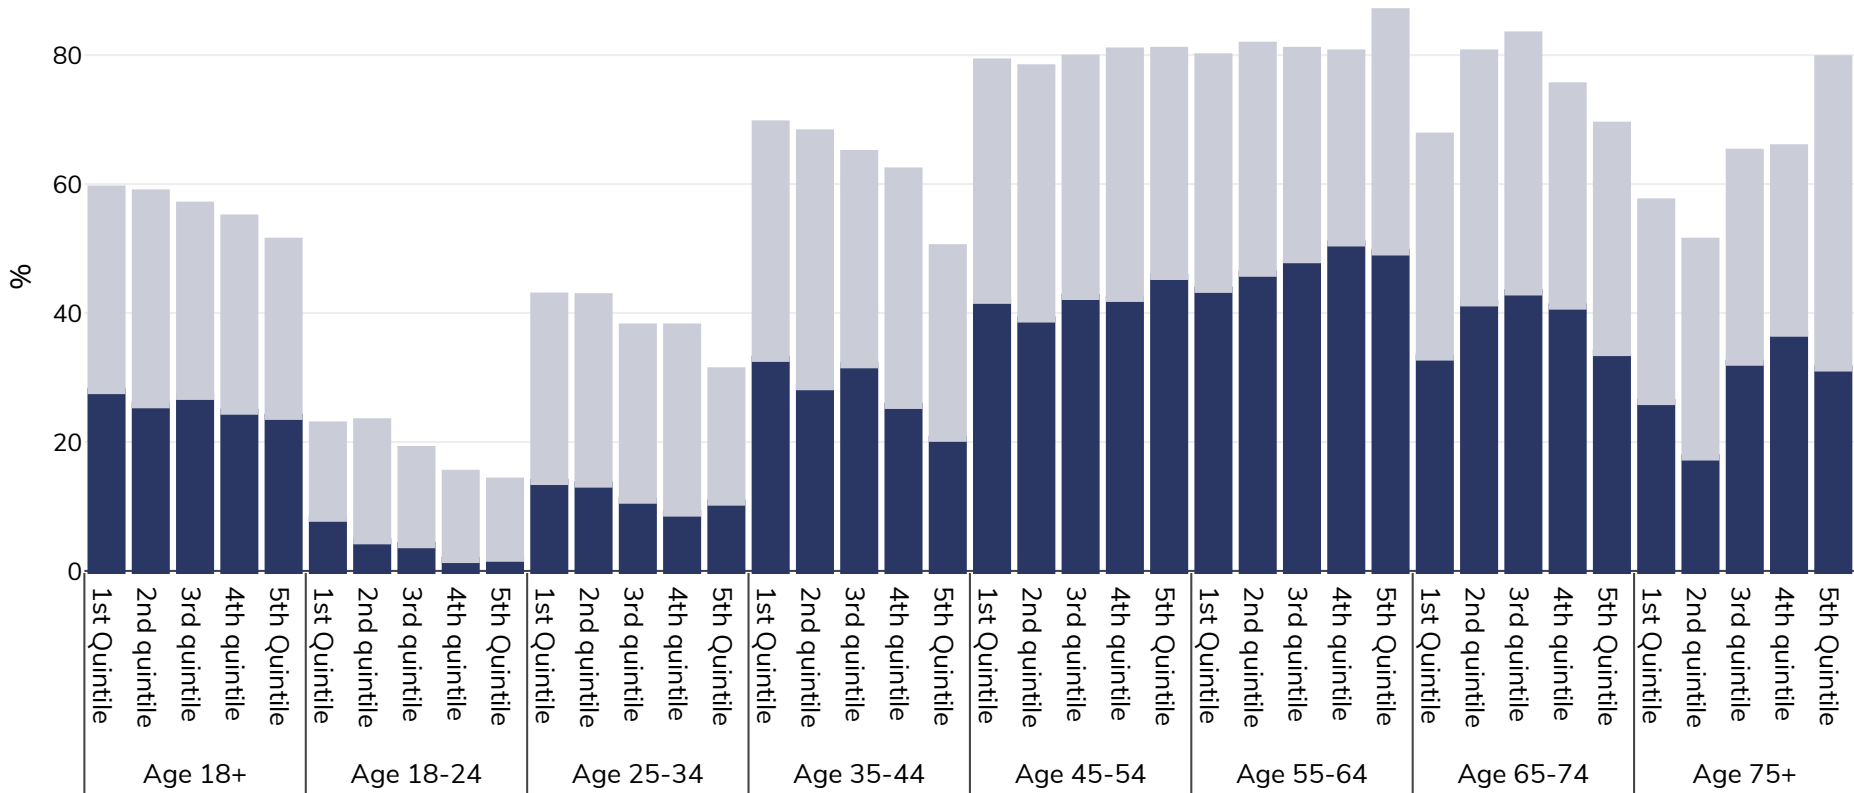

Turkey: Overweight/obesity by age and socio-economic group

Women, 2014

■ Obesity ■ Overweight

Survey type: Self-reported

Area covered: National

References: 2014 Eurostat - Socio economic - http://appsso.eurostat.ec.europa.eu/nui/show.do?dataset=hlth_ehis_bm1i&lang=en (last accessed 25.08.20)

Unless otherwise noted, overweight refers to a BMI between 25kg and 29.9kg/m², obesity refers to a BMI greater than 30kg/m².