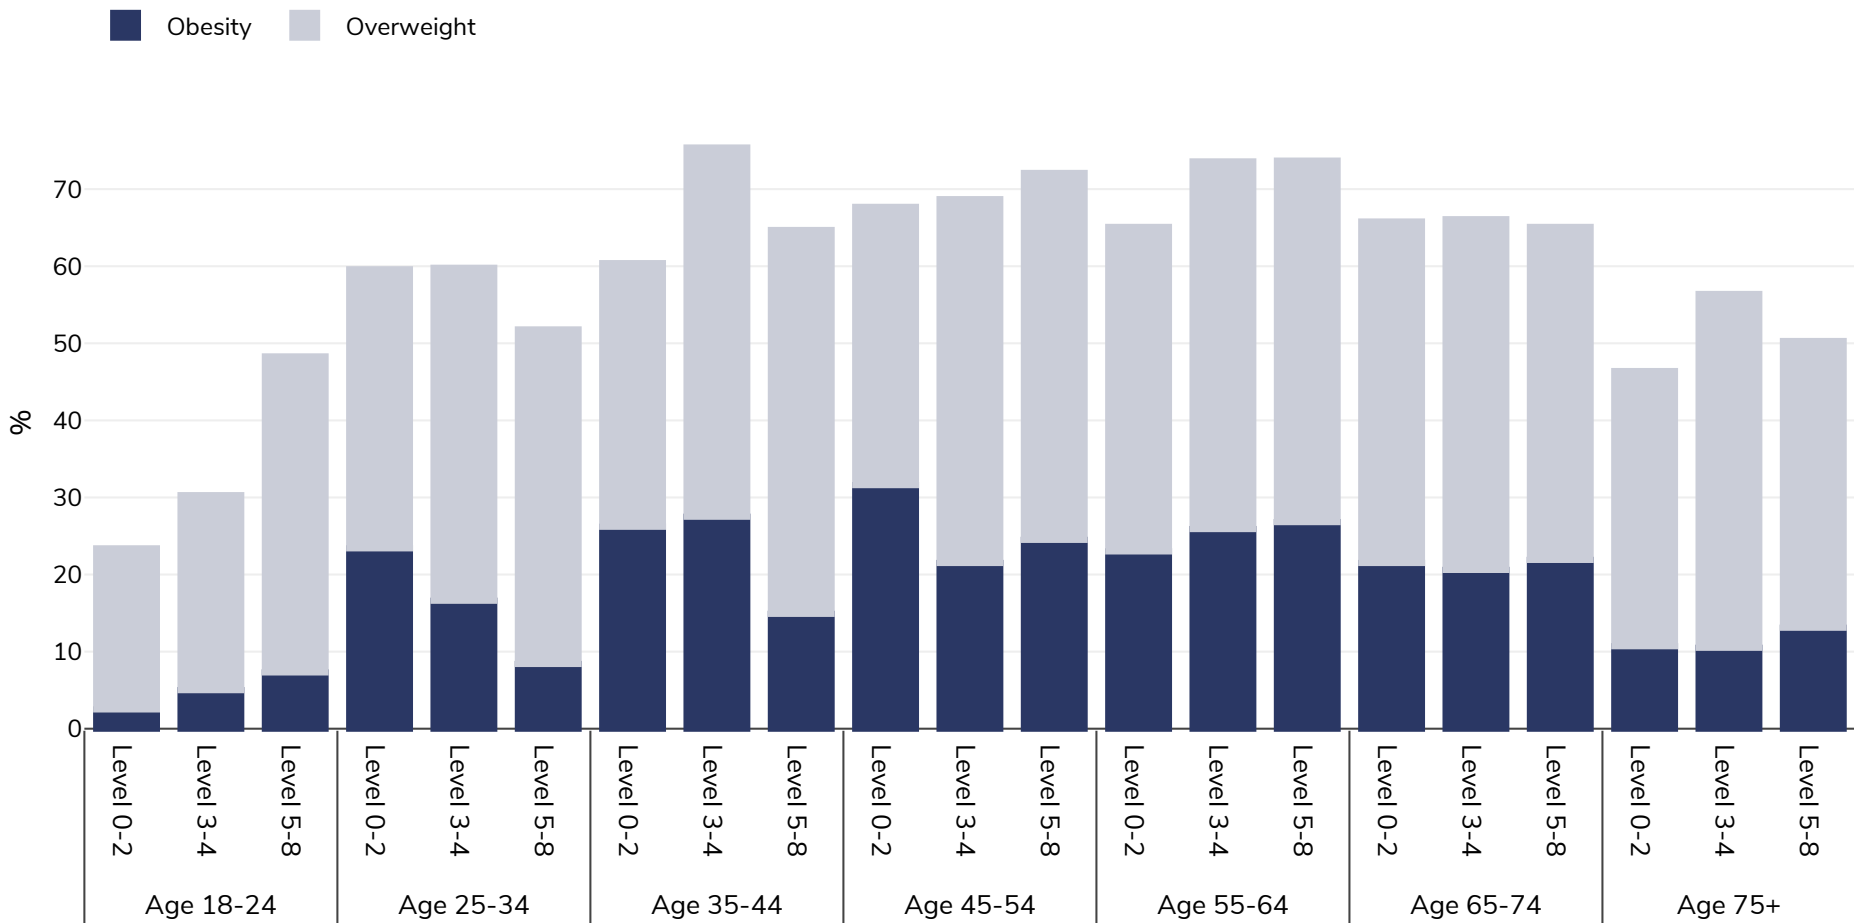

Serbia: Overweight/obesity by age and education

Men, 2019

Survey type: Self-reported

Area covered: National

References: Eurostat 2019. Available at https://appsso.eurostat.ec.europa.eu/nui/show.do?dataset=hlth_ehis_bm1e&lang=en (last accessed 09.08.21).

Unless otherwise noted, overweight refers to a BMI between 25kg and 29.9kg/m², obesity refers to a BMI greater than 30kg/m².