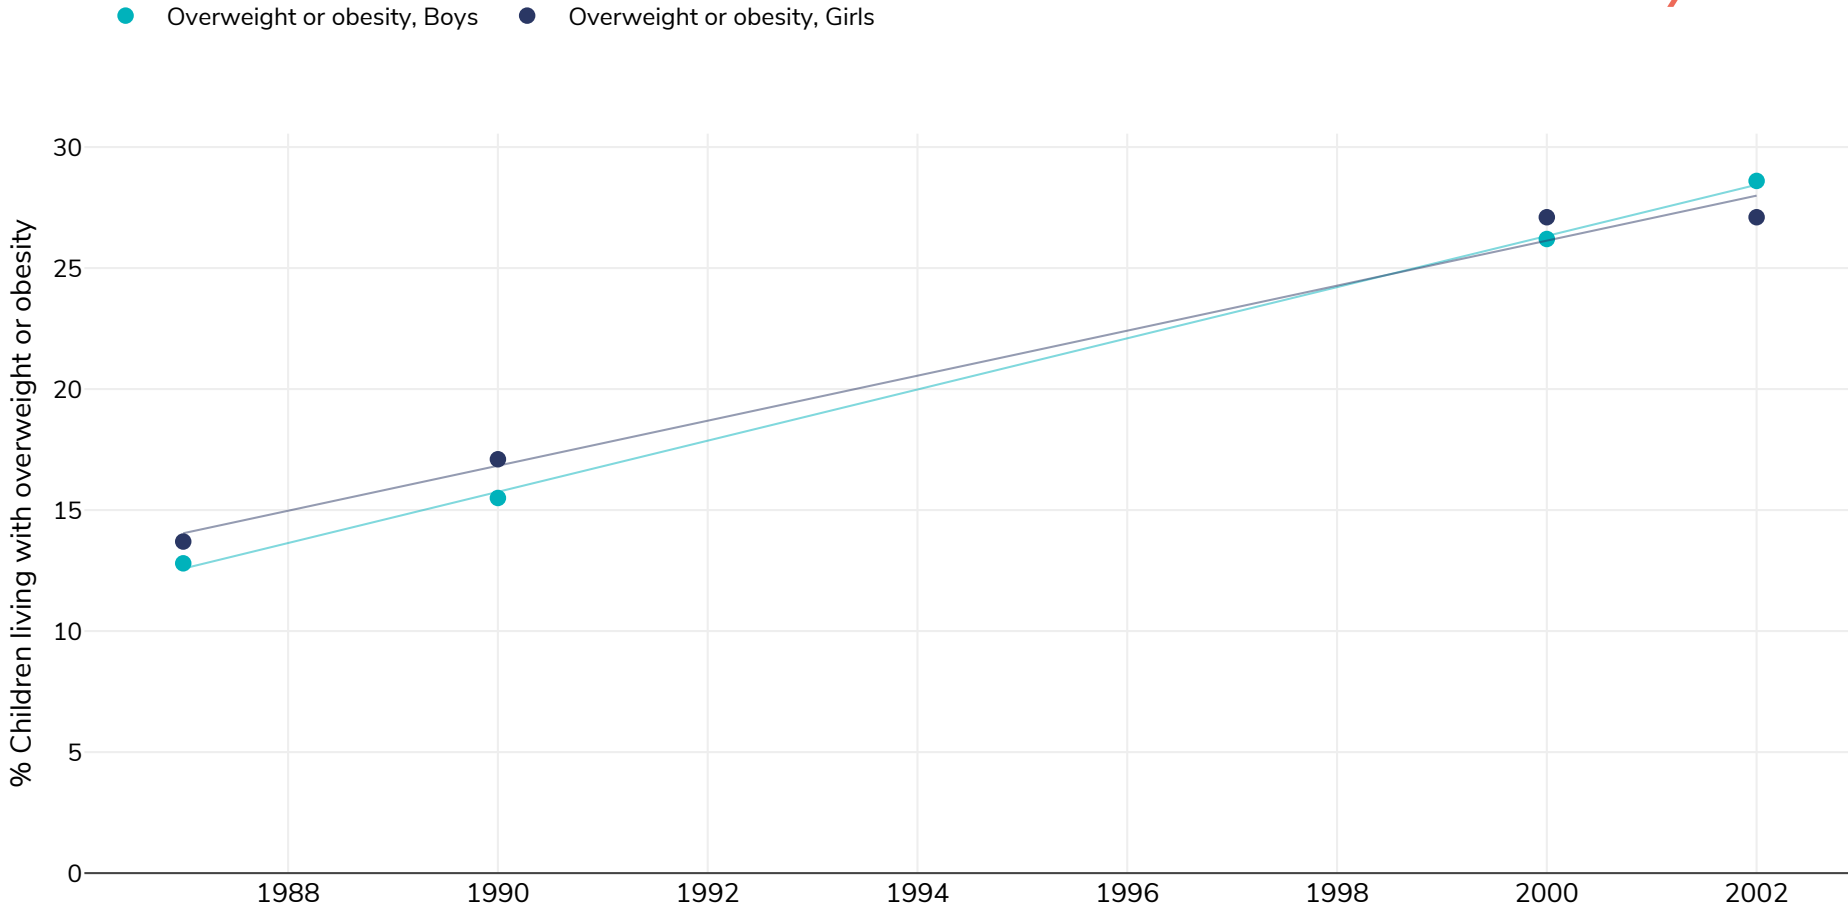

# Chile: % Children living with overweight or obesity, 1987-2002

Survey type: Measured

References: For full details of references visit <https://data.worldobesity.org/>

*Different methodologies may have been used to collect this data and so data from different surveys may not be strictly comparable. Please check with original data sources for methodologies used.*