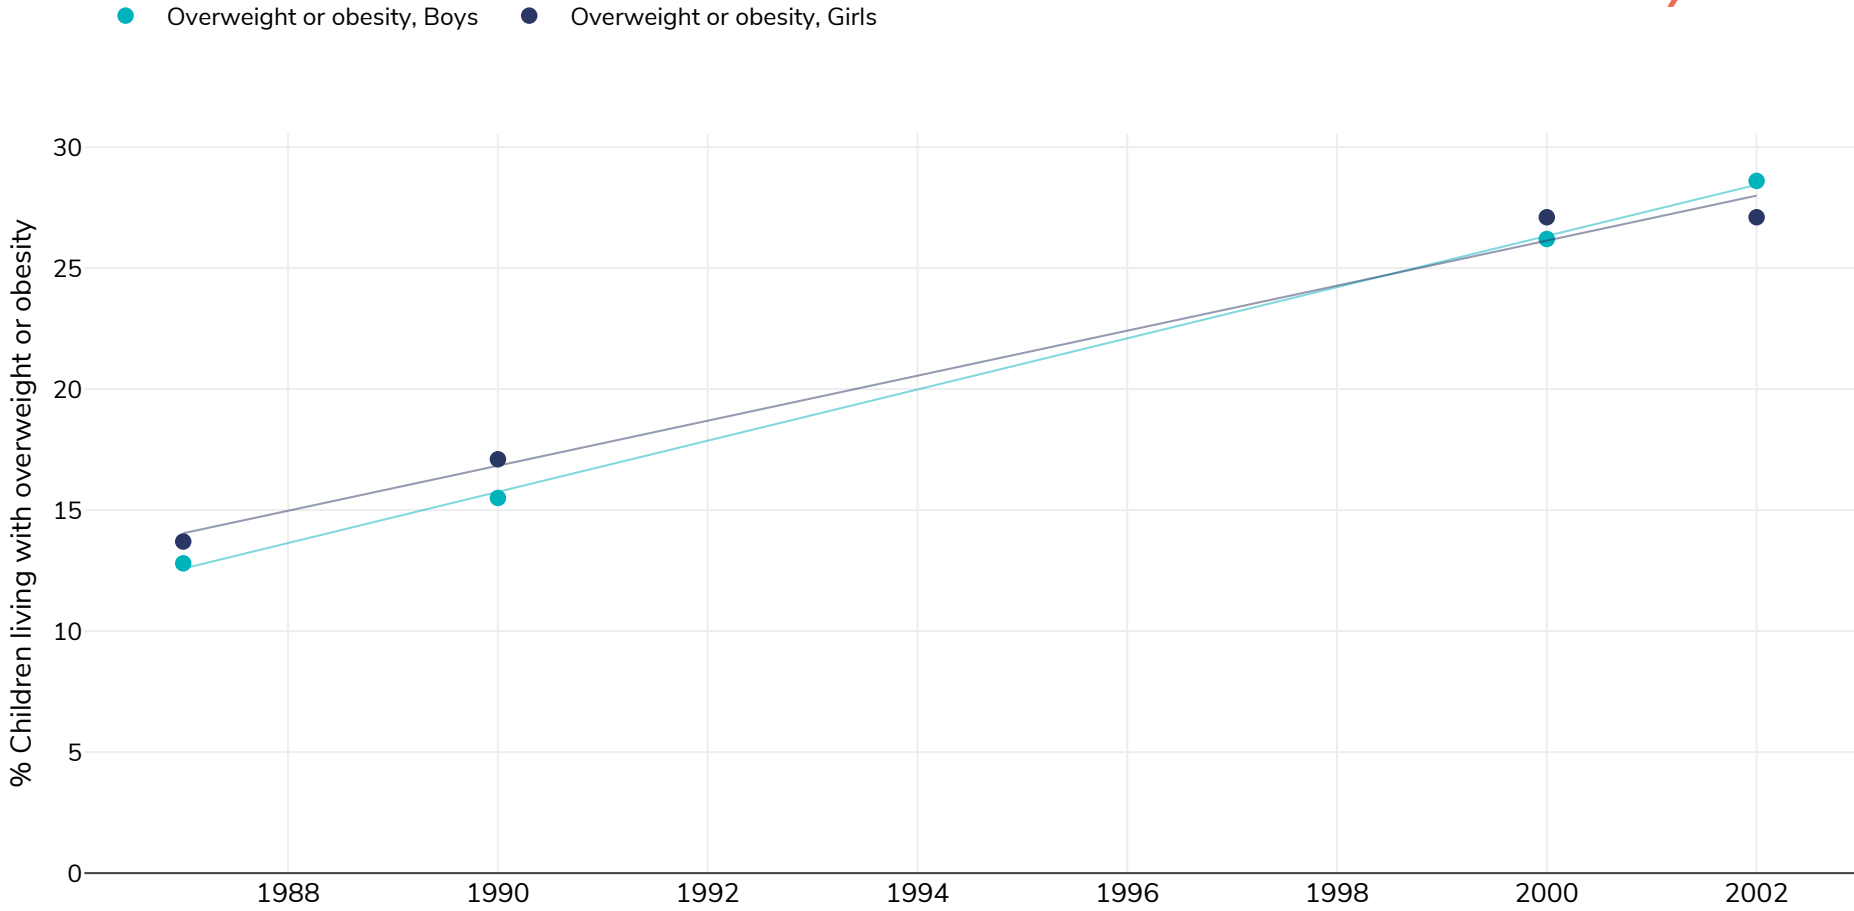

Chile: % Children living with overweight or obesity, 1987-2002

Survey type: Measured

References: For full details of references visit <https://data.worldobesity.org/>

Different methodologies may have been used to collect this data and so data from different surveys may not be strictly comparable. Please check with original data sources for methodologies used.