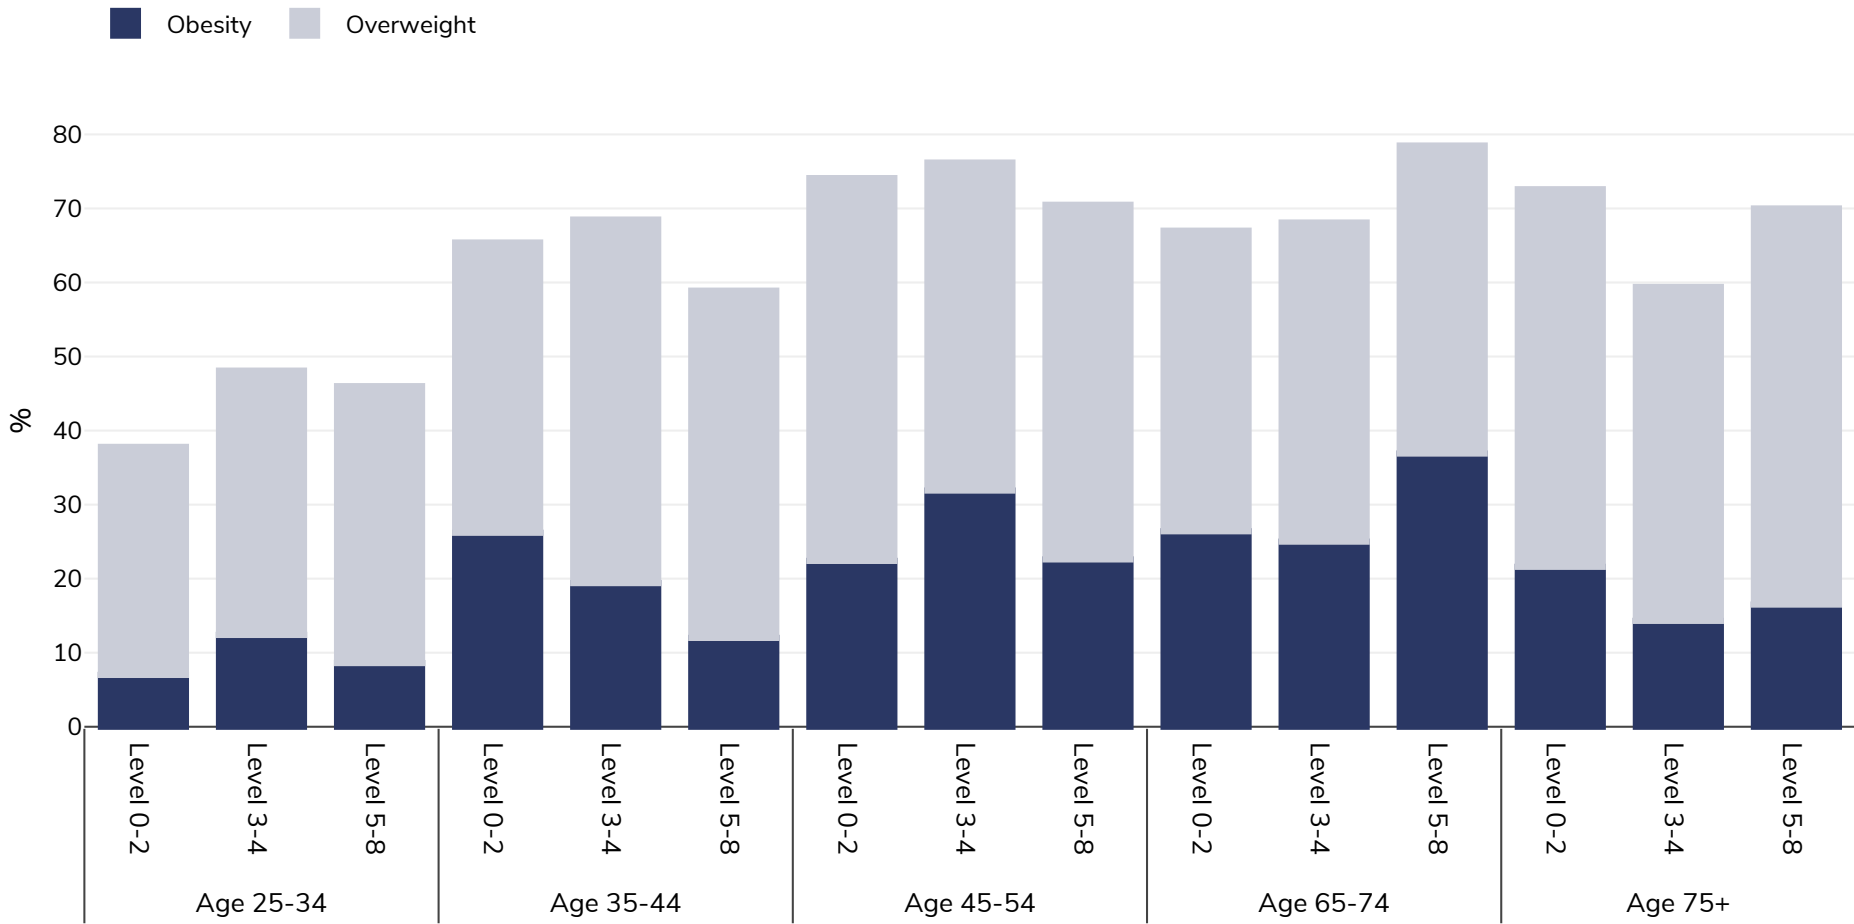

Estonia: Overweight/obesity by age and education

Men, 2019

Survey type: Self-reported

Area covered: National

References: Eurostat 2019. Available at https://appsso.eurostat.ec.europa.eu/nui/show.do?dataset=hlth_ehis_bm1e&lang=en (last accessed 09.08.21).

Notes: NB. Some age ranges missing due to insufficient data to display by age & educational status

Unless otherwise noted, overweight refers to a BMI between 25kg and 29.9kg/m², obesity refers to a BMI greater than 30kg/m².