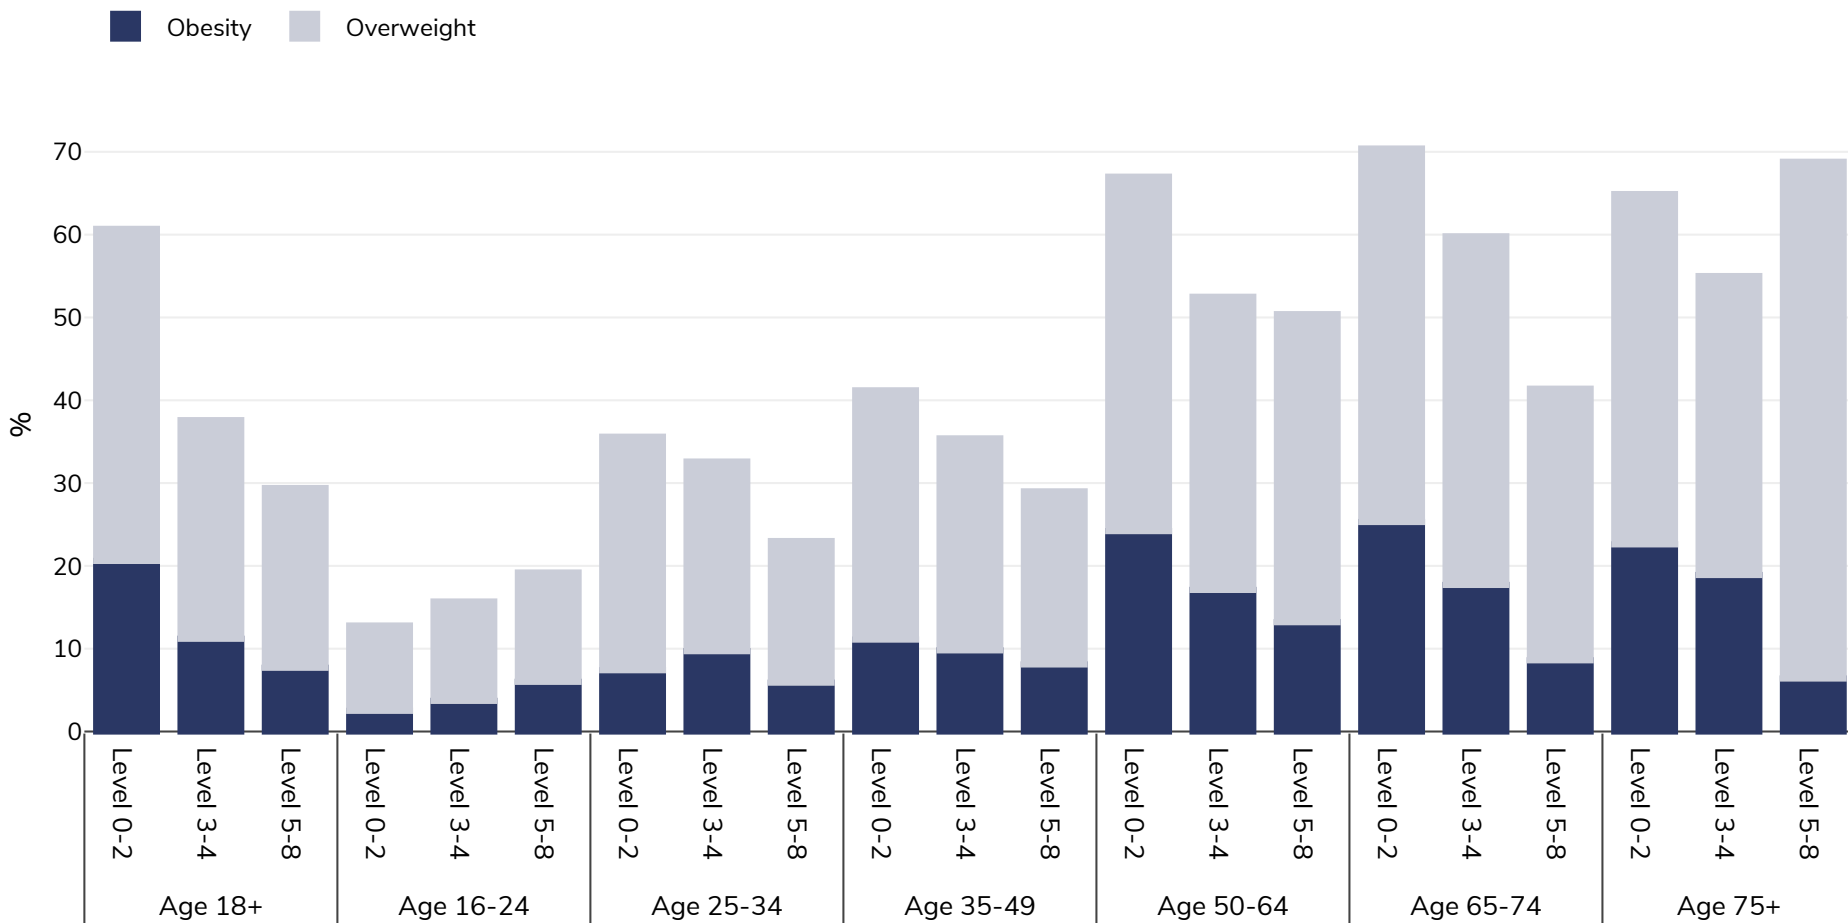

Cyprus: Overweight/obesity by age and education

Women, 2017

Survey type: Self-reported

Area covered: National

References: EUROSTAT Database http://appsso.eurostat.ec.europa.eu/nui/show.do?dataset=ilc_hch10&lang=en (last accessed 25.08.20)

Unless otherwise noted, overweight refers to a BMI between 25kg and 29.9kg/m², obesity refers to a BMI greater than 30kg/m².