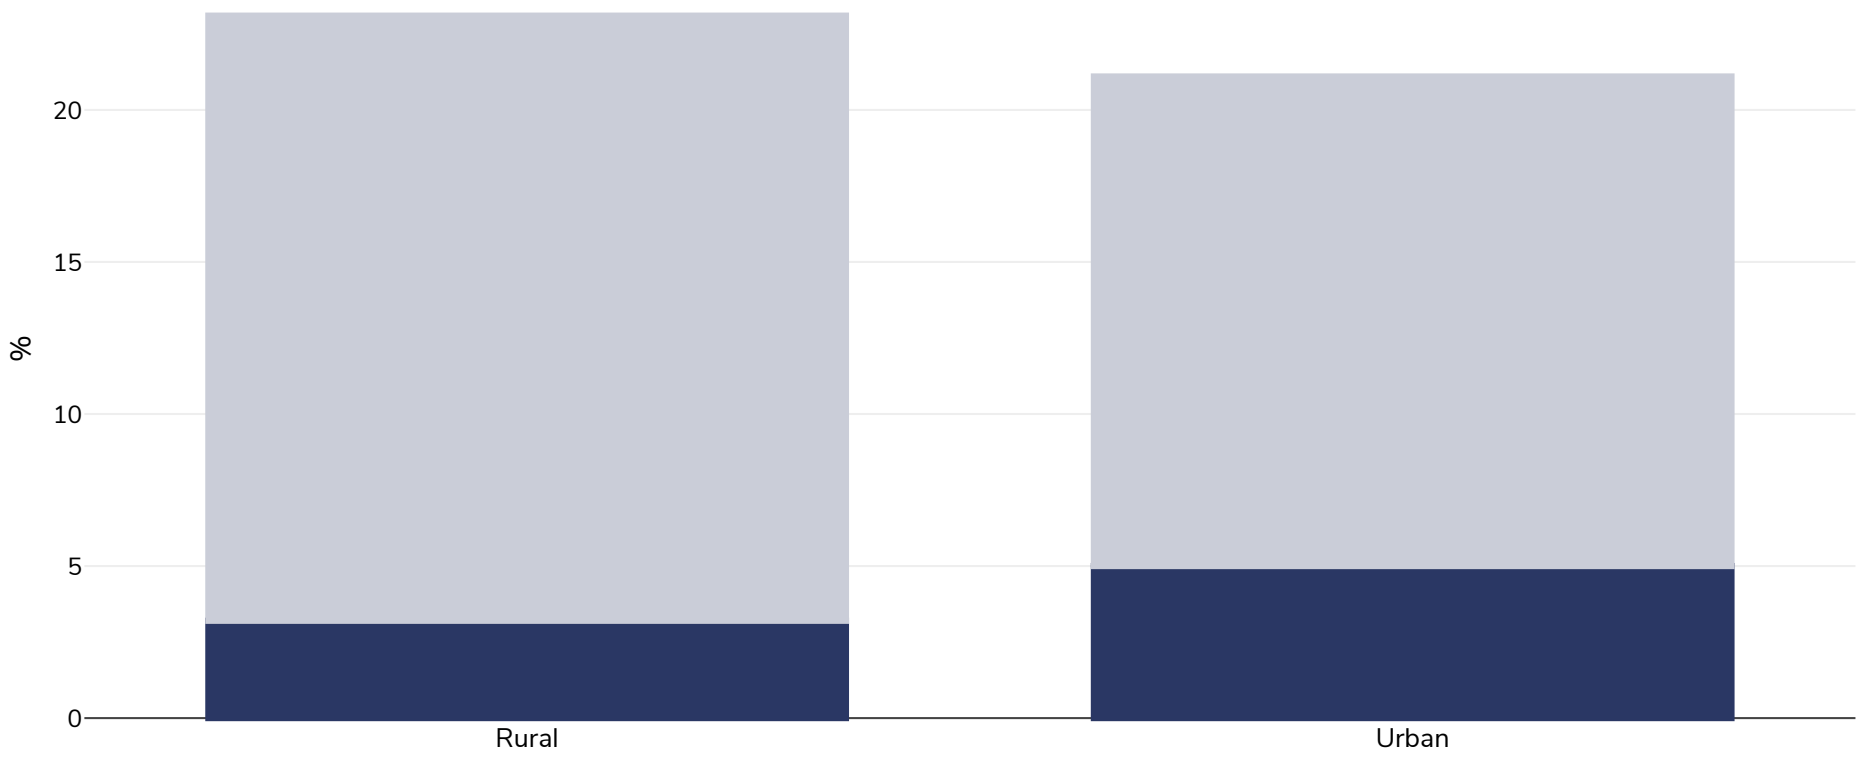

Mongolia: Overweight/obesity by region

Girls, 2013

■ Obesity ■ Overweight

Survey type:	Measured
Age:	2-4
Sample size:	3404
Area covered:	National
References:	Mongolia MICS 2013 Survey - data analysed by R Jackson Leach, F Montague. World Obesity Federation
Notes:	IOTF monthly cut offs
Cutoffs:	IOTF