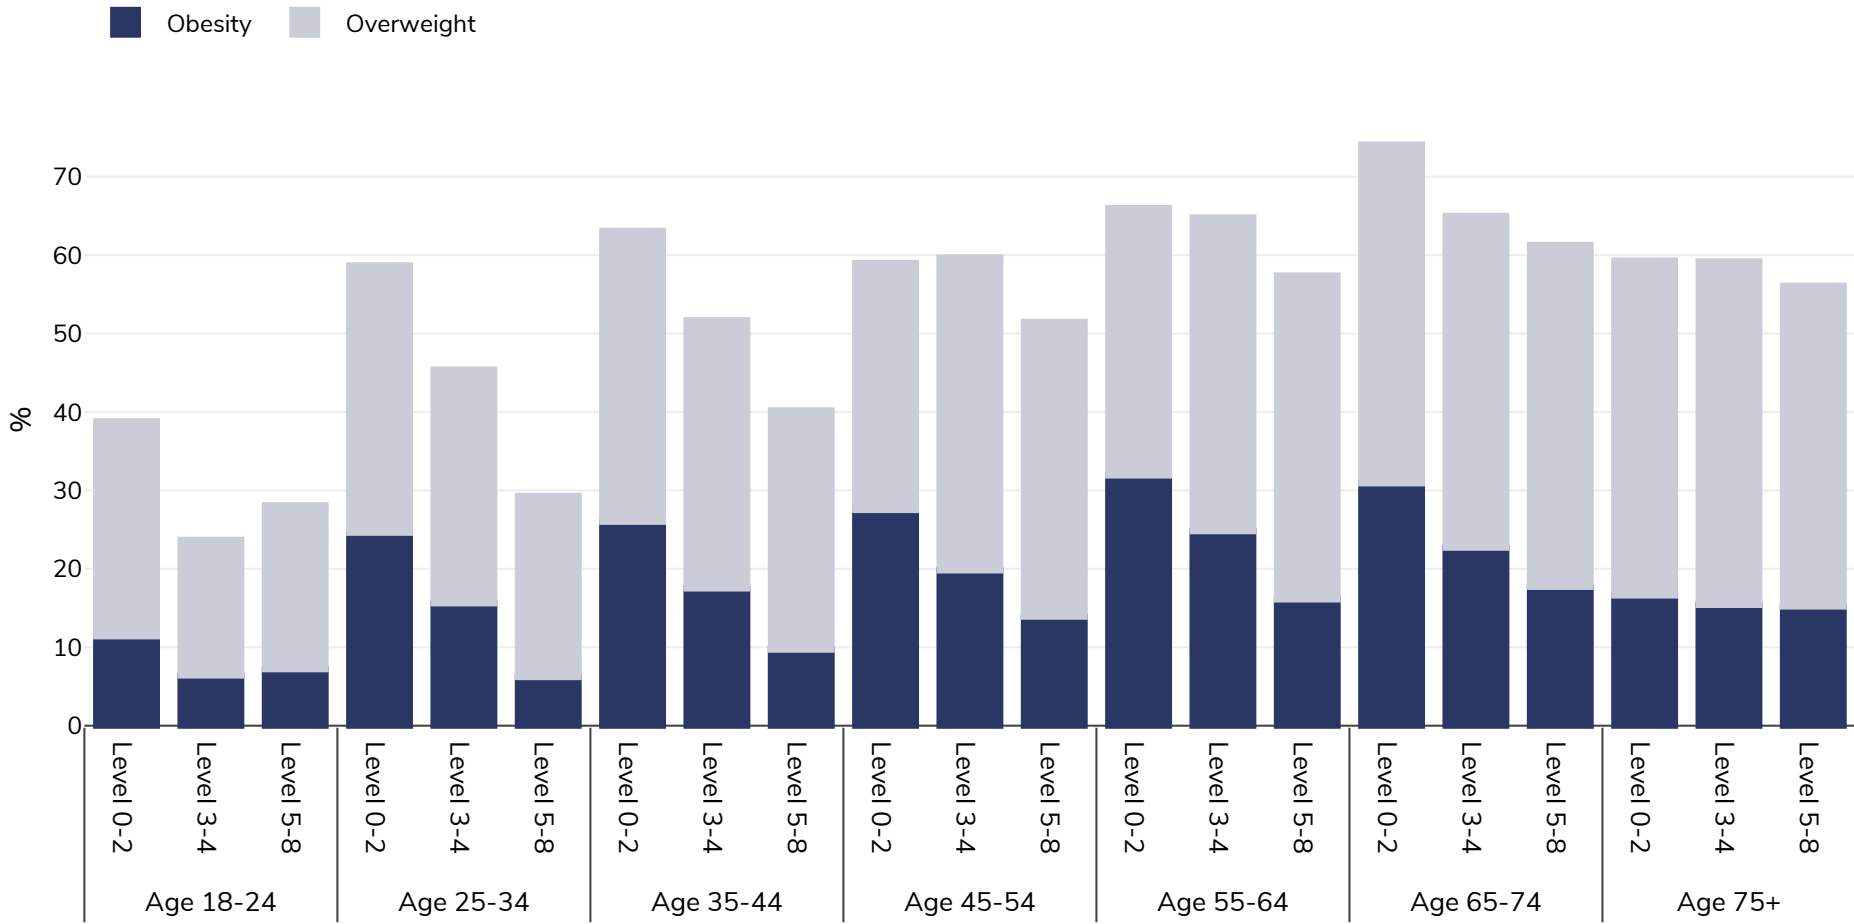

Austria: Overweight/obesity by age and education

Adults, 2019

Survey type: Self-reported

Area covered: National

References: Eurostat 2019. Available at https://appsso.eurostat.ec.europa.eu/nui/show.do?dataset=hlth_ehis_bm1e&lang=en (last accessed 09.08.21).

Unless otherwise noted, overweight refers to a BMI between 25kg and 29.9kg/m², obesity refers to a BMI greater than 30kg/m².