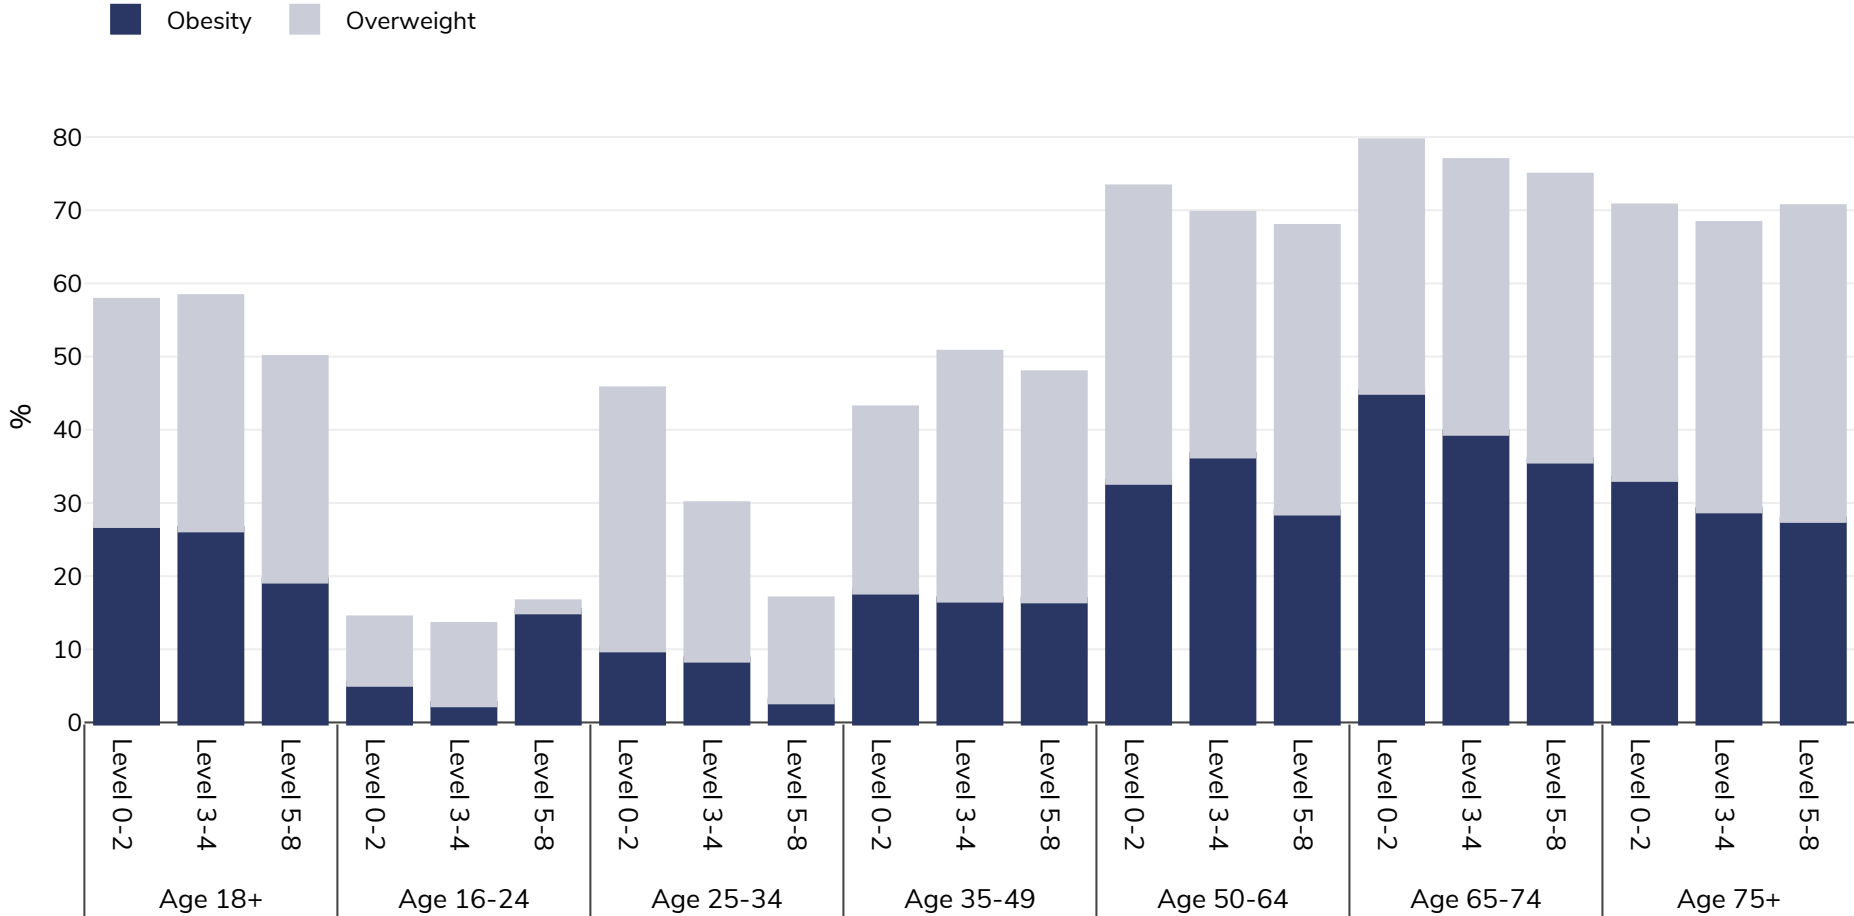

# Latvia: Overweight/obesity by age and education

Women, 2017

Survey type: Self-reported

Area covered: National

References: EUROSTAT Database [http://appsso.eurostat.ec.europa.eu/nui/show.do?dataset=ilc\\_hch10&lang=en](http://appsso.eurostat.ec.europa.eu/nui/show.do?dataset=ilc_hch10&lang=en) (last accessed 25.08.20)

Unless otherwise noted, overweight refers to a BMI between 25kg and 29.9kg/m<sup>2</sup>, obesity refers to a BMI greater than 30kg/m<sup>2</sup>.