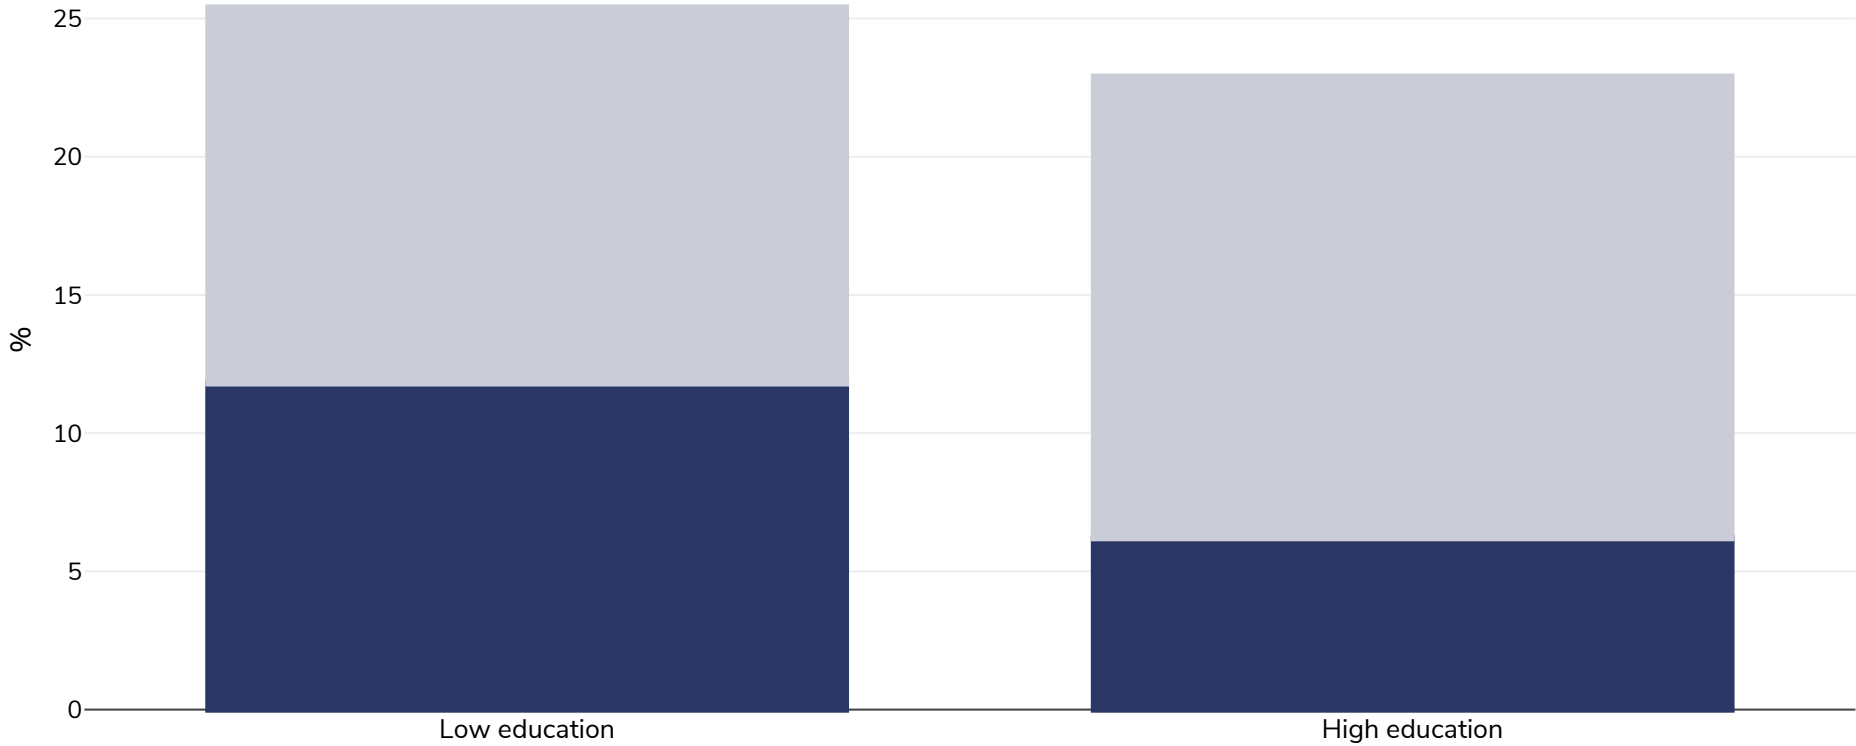

# Spain: Overweight/obesity by education

Children, 2010

■ Obesity   ■ Overweight

<b>Survey type:</b>	Measured
<b>Age:</b>	10-12
<b>Sample size:</b>	1008
<b>Area covered:</b>	National
<b>References:</b>	Brug J, van Stralen MM, te Velde SJ et al. Differences in Weight Status and Energy-Balance Related Behaviors among Schoolchildren across Europe: The ENERGY-Project. PLoS ONE 2012;7 (4) e34742
<b>Cutoffs:</b>	IOTF