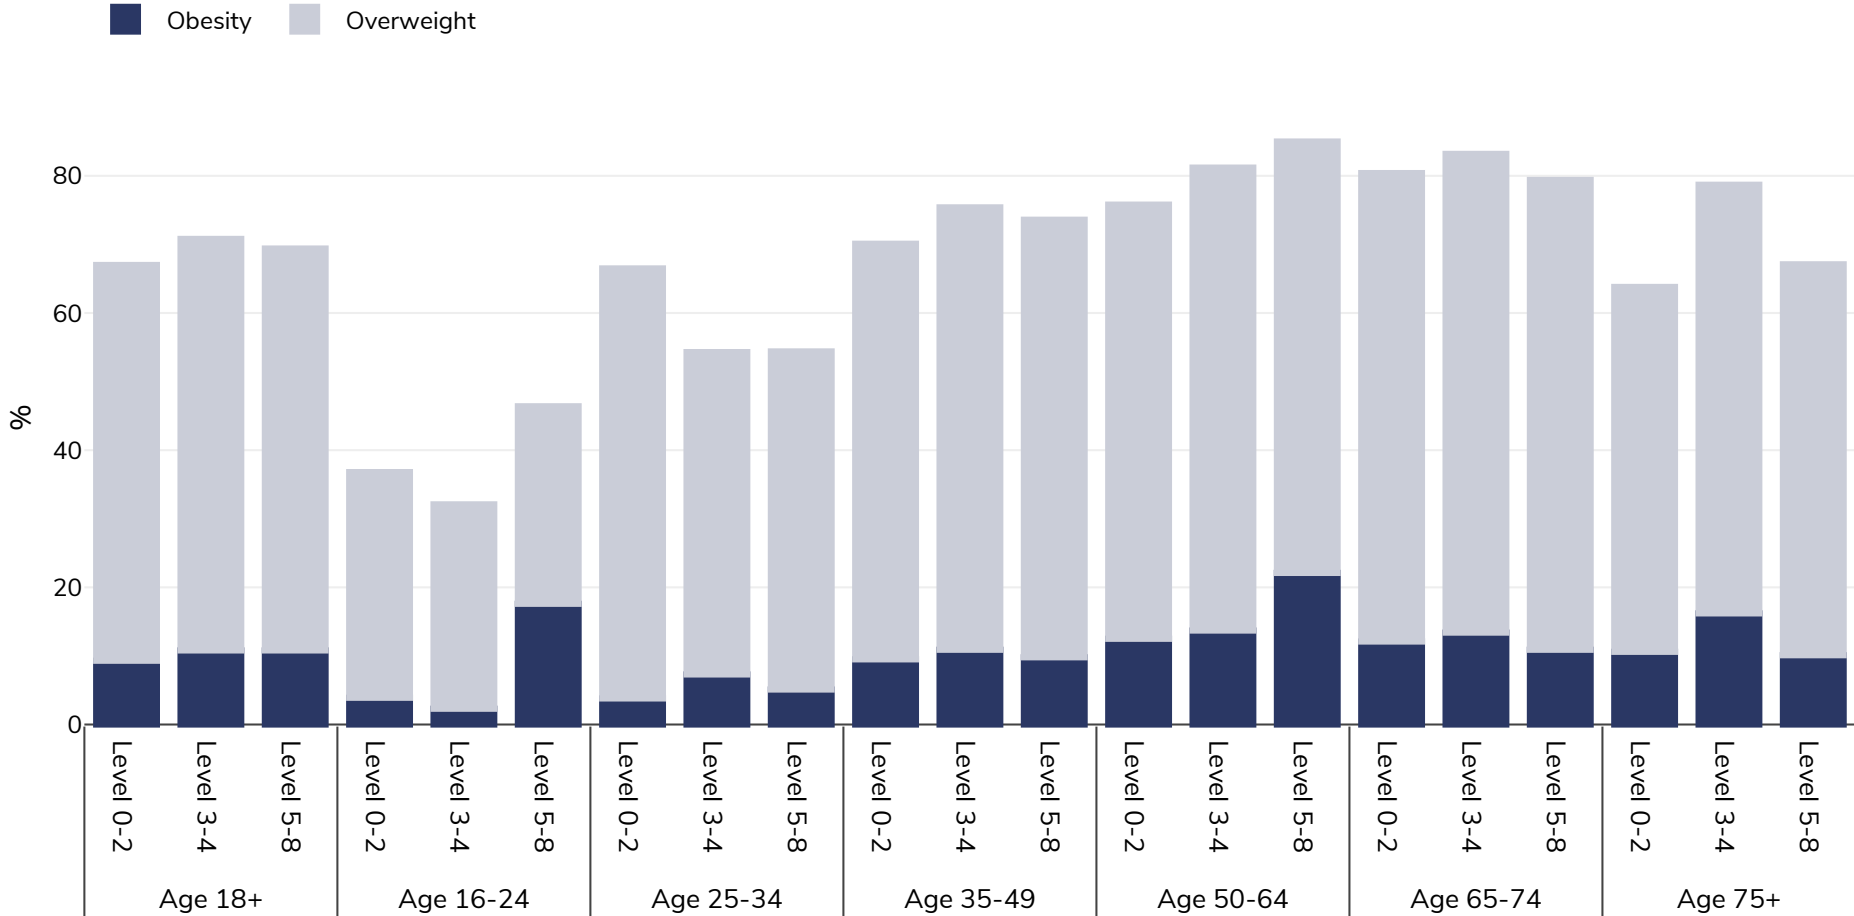

# Romania: Overweight/obesity by age and education

Men, 2017

Survey type: Self-reported

Area covered: National

References: 2017 - EUROSTAT Database [http://appsso.eurostat.ec.europa.eu/nui/show.do?dataset=ilc\\_hch10&lang=en](http://appsso.eurostat.ec.europa.eu/nui/show.do?dataset=ilc_hch10&lang=en) (last accessed 25.08.20)

Unless otherwise noted, overweight refers to a BMI between 25kg and 29.9kg/m<sup>2</sup>, obesity refers to a BMI greater than 30kg/m<sup>2</sup>.