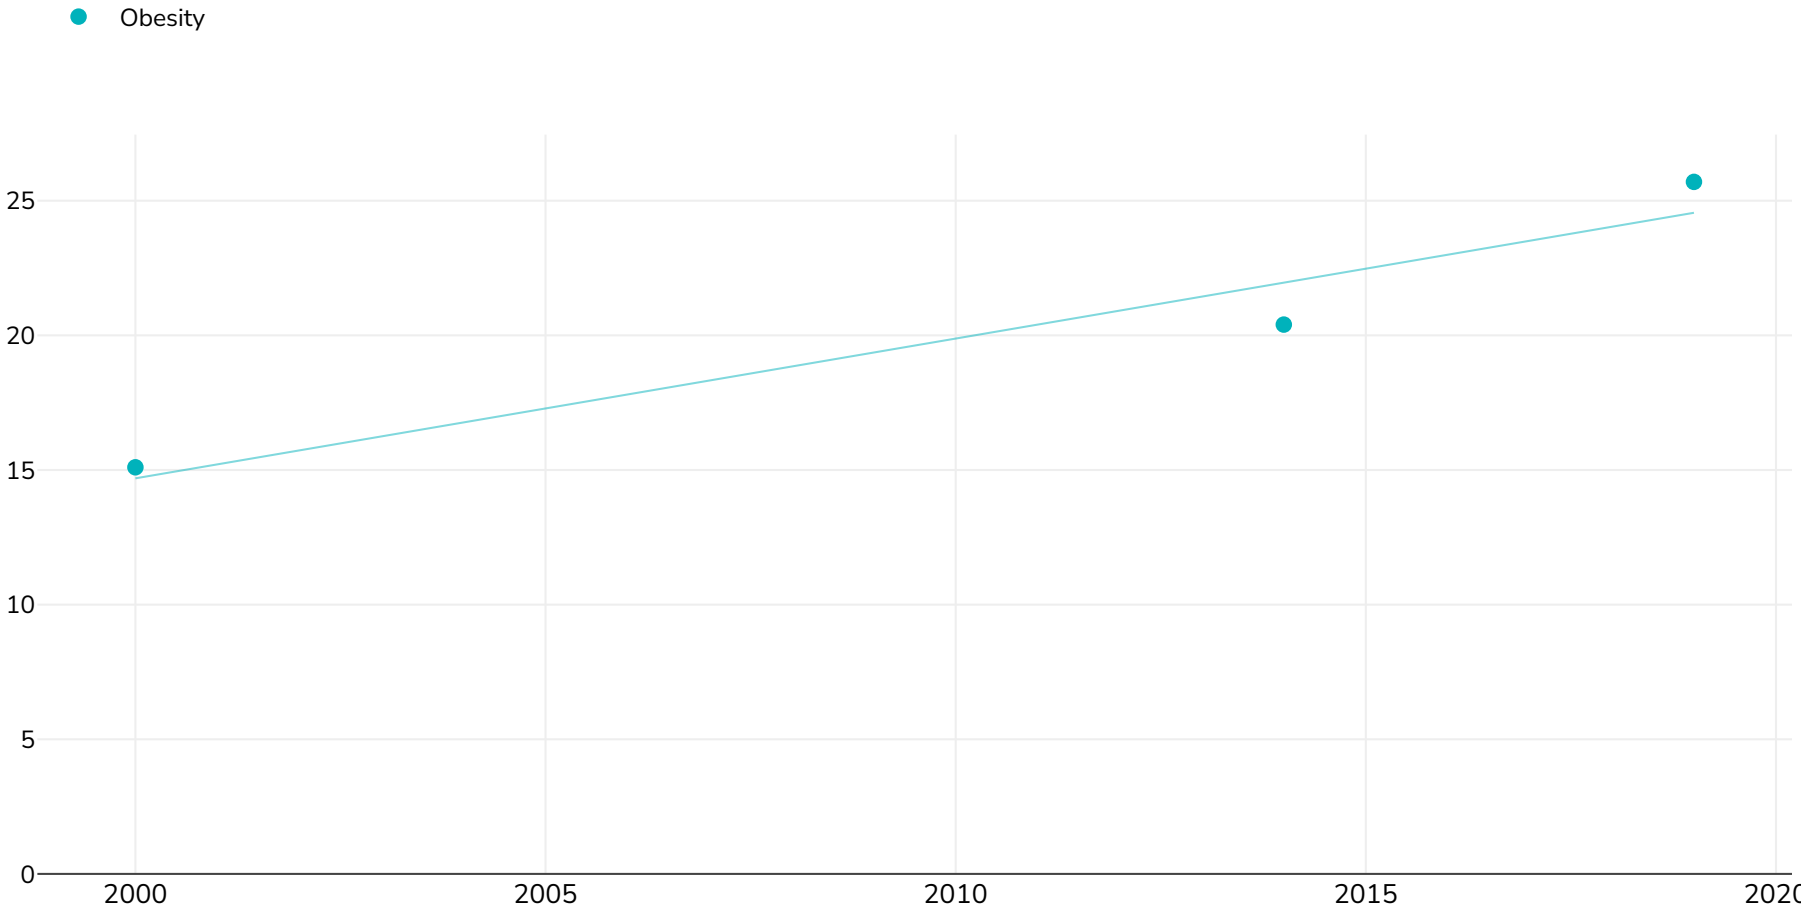

# Ireland: Trend adult obesity 2000 2019

## Men

Survey type: Self-reported

References: For full details of references visit <https://data.worldobesity.org/>

*Different methodologies may have been used to collect this data and so data from different surveys may not be strictly comparable. Please check with original data sources for methodologies used.*