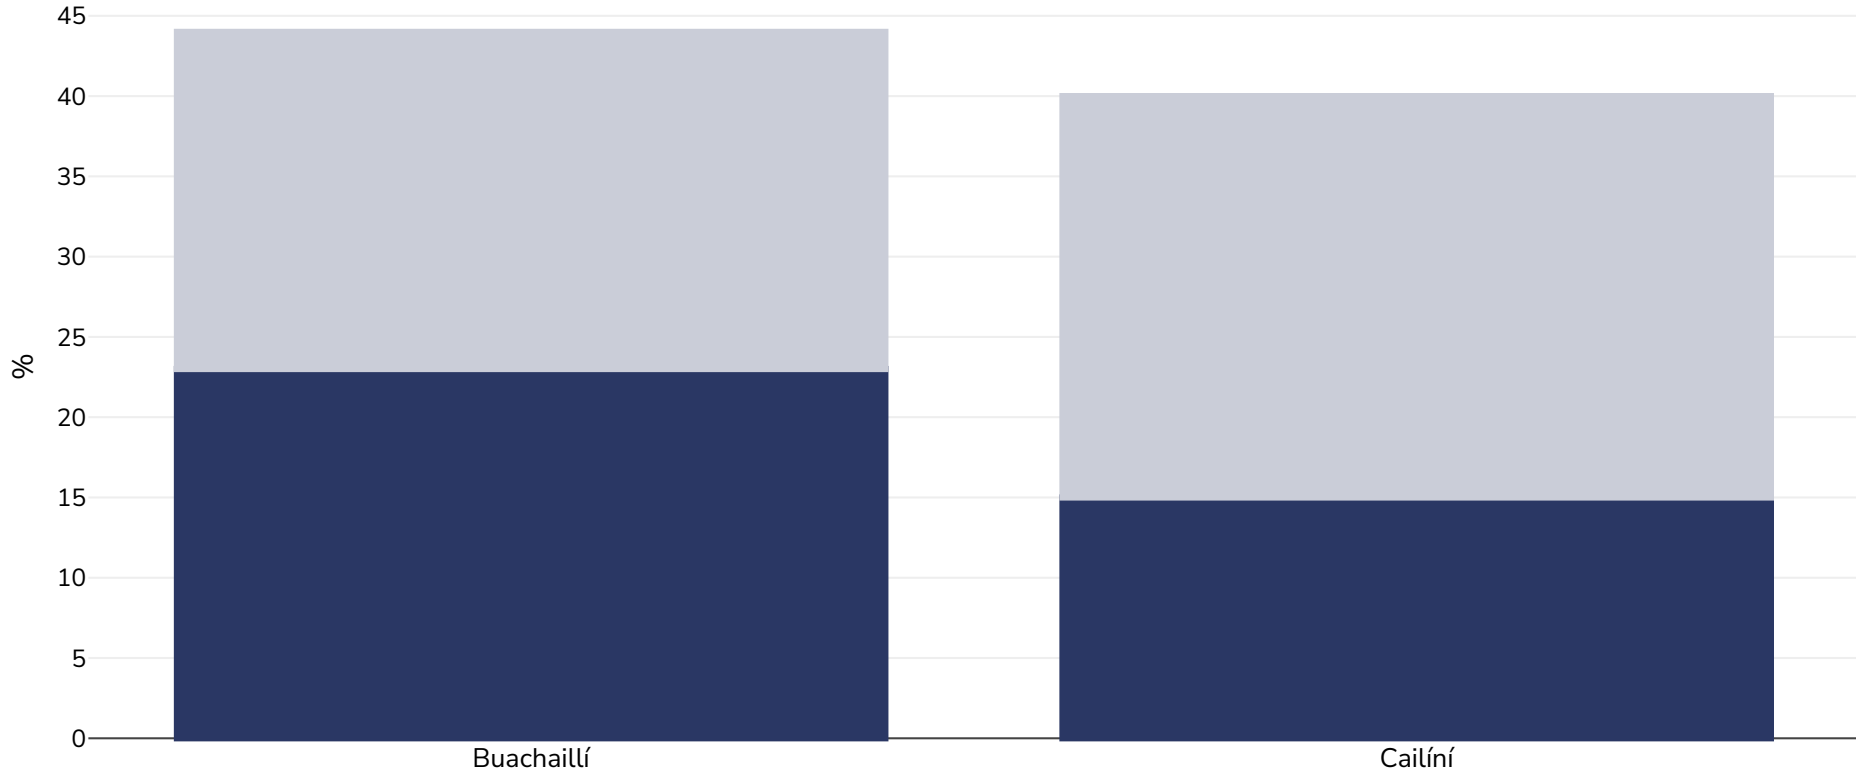

# An Iodáil: Leitheadúlacht murtaill

Páistí, 2012-2013

■ Murtall ■ Rómheáchan

<b>Cineál an tsuirbhé:</b>	Tomhaiste
<b>Aois:</b>	8
<b>Samplamhaid:</b>	29002
<b>Ceantar Clúdaithe:</b>	Náisiúnta
<b>Tagairtí:</b>	World Health Organization. Regional Office for Europe. (2018) WHO European Childhood Obesity Surveillance Initiative: overweight and obesity among 6–9-year-old children: report of the third round of data collection 2012–2013. World Health Organization. Regional Office for Europe. <a href="https://apps.who.int/iris/handle/10665/346110">https://apps.who.int/iris/handle/10665/346110</a>
<b>Cutoffs:</b>	WHO 2007