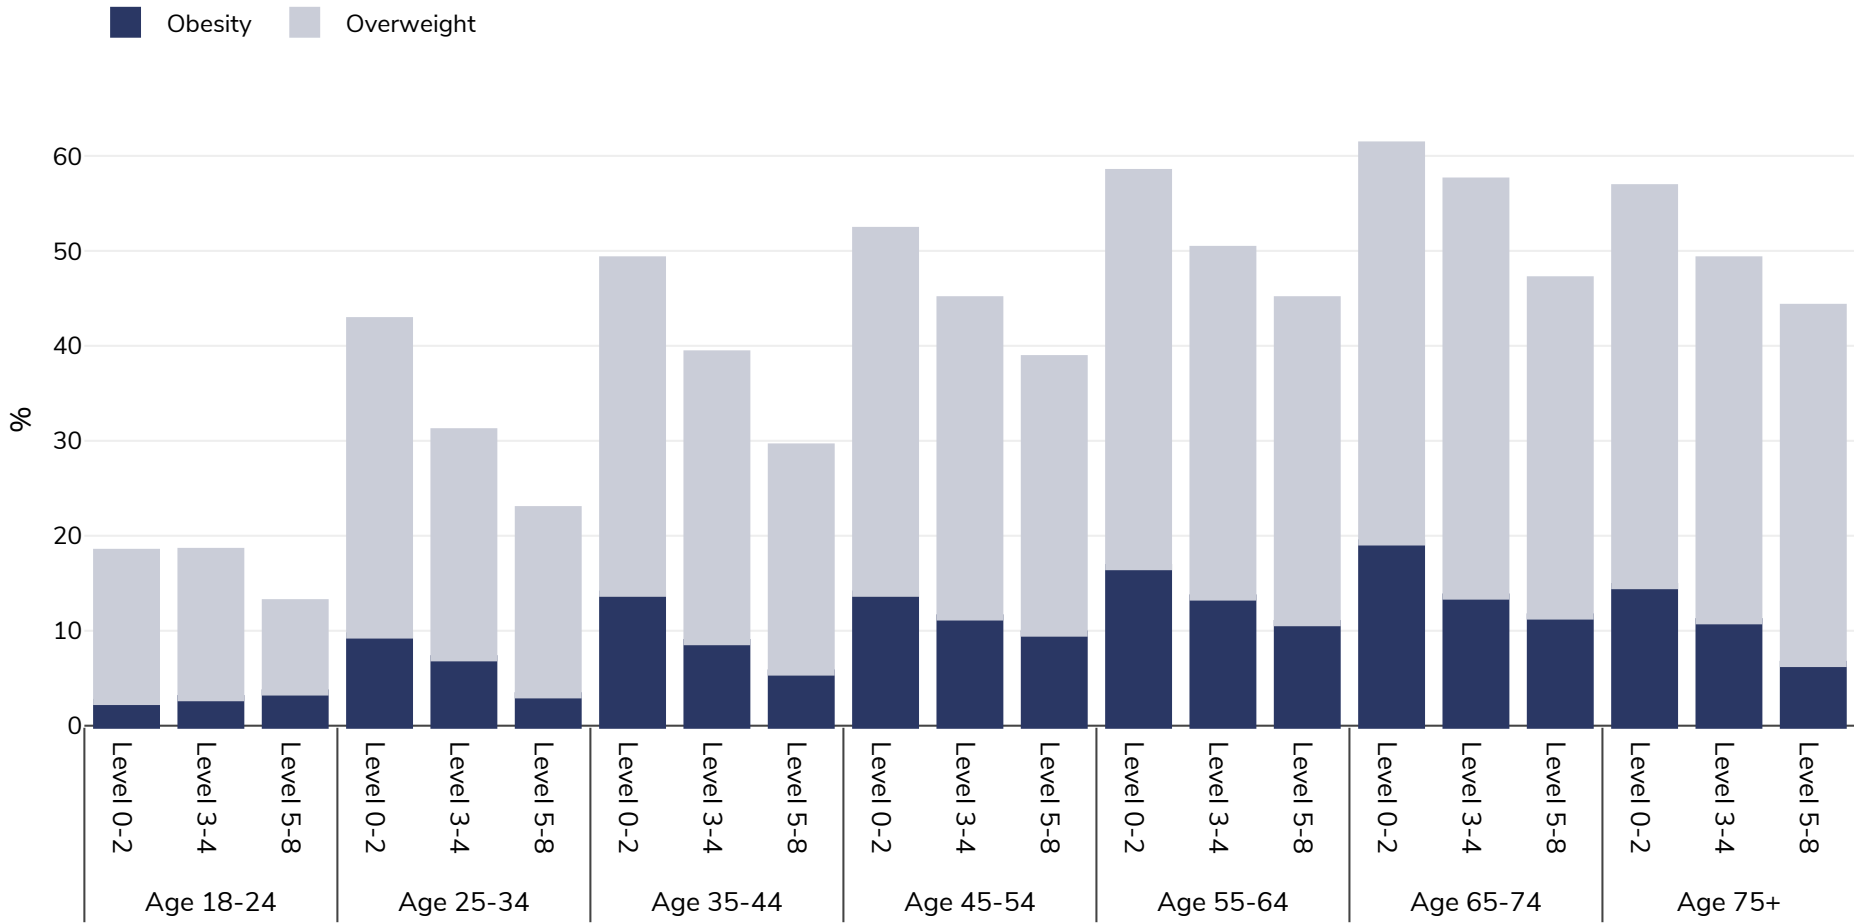

Italy: Overweight/obesity by age and education

Adults, 2019

Survey type: Self-reported

Area covered: National

References: Eurostat 2019. Available at https://appsso.eurostat.ec.europa.eu/nui/show.do?dataset=hlth_ehis_bm1e&lang=en (last accessed 09.08.21).

Unless otherwise noted, overweight refers to a BMI between 25kg and 29.9kg/m², obesity refers to a BMI greater than 30kg/m².