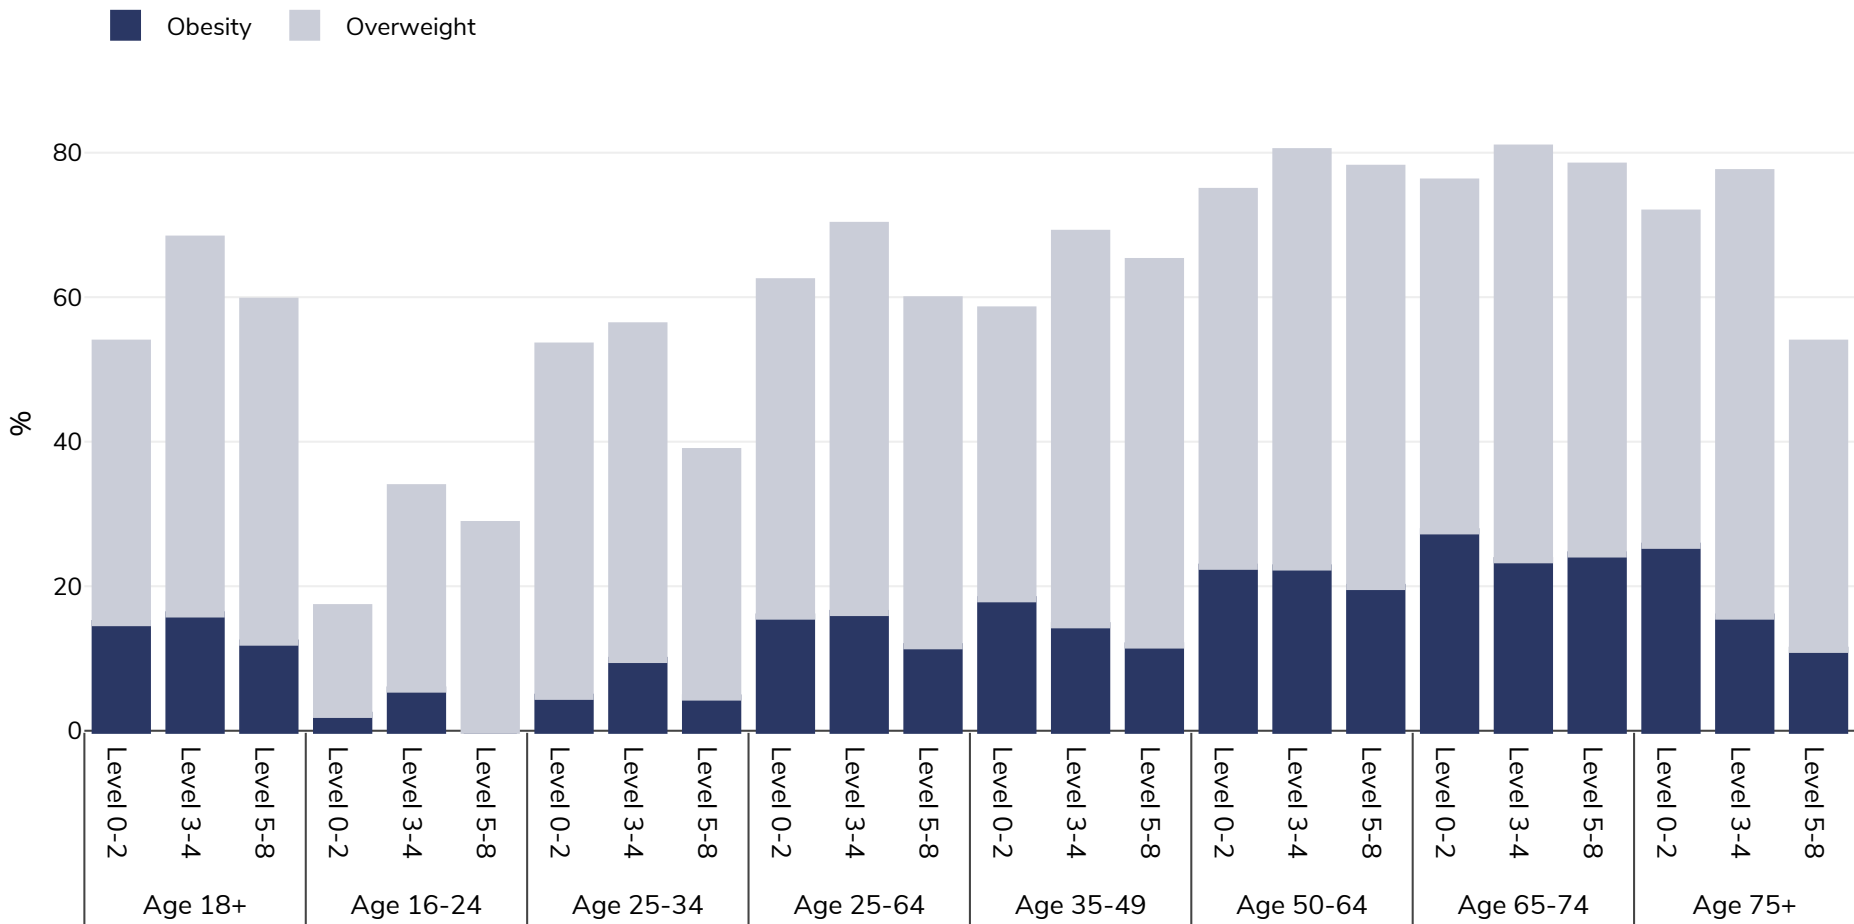

Slovakia: Overweight/obesity by age and education

Men, 2017

Survey type: Self-reported

Area covered: National

References: 2017 - Education EUROSTAT Database http://appsso.eurostat.ec.europa.eu/nui/show.do?dataset=ilc_hch10&lang=en (last accessed 25.08.20)

Unless otherwise noted, overweight refers to a BMI between 25kg and 29.9kg/m², obesity refers to a BMI greater than 30kg/m².