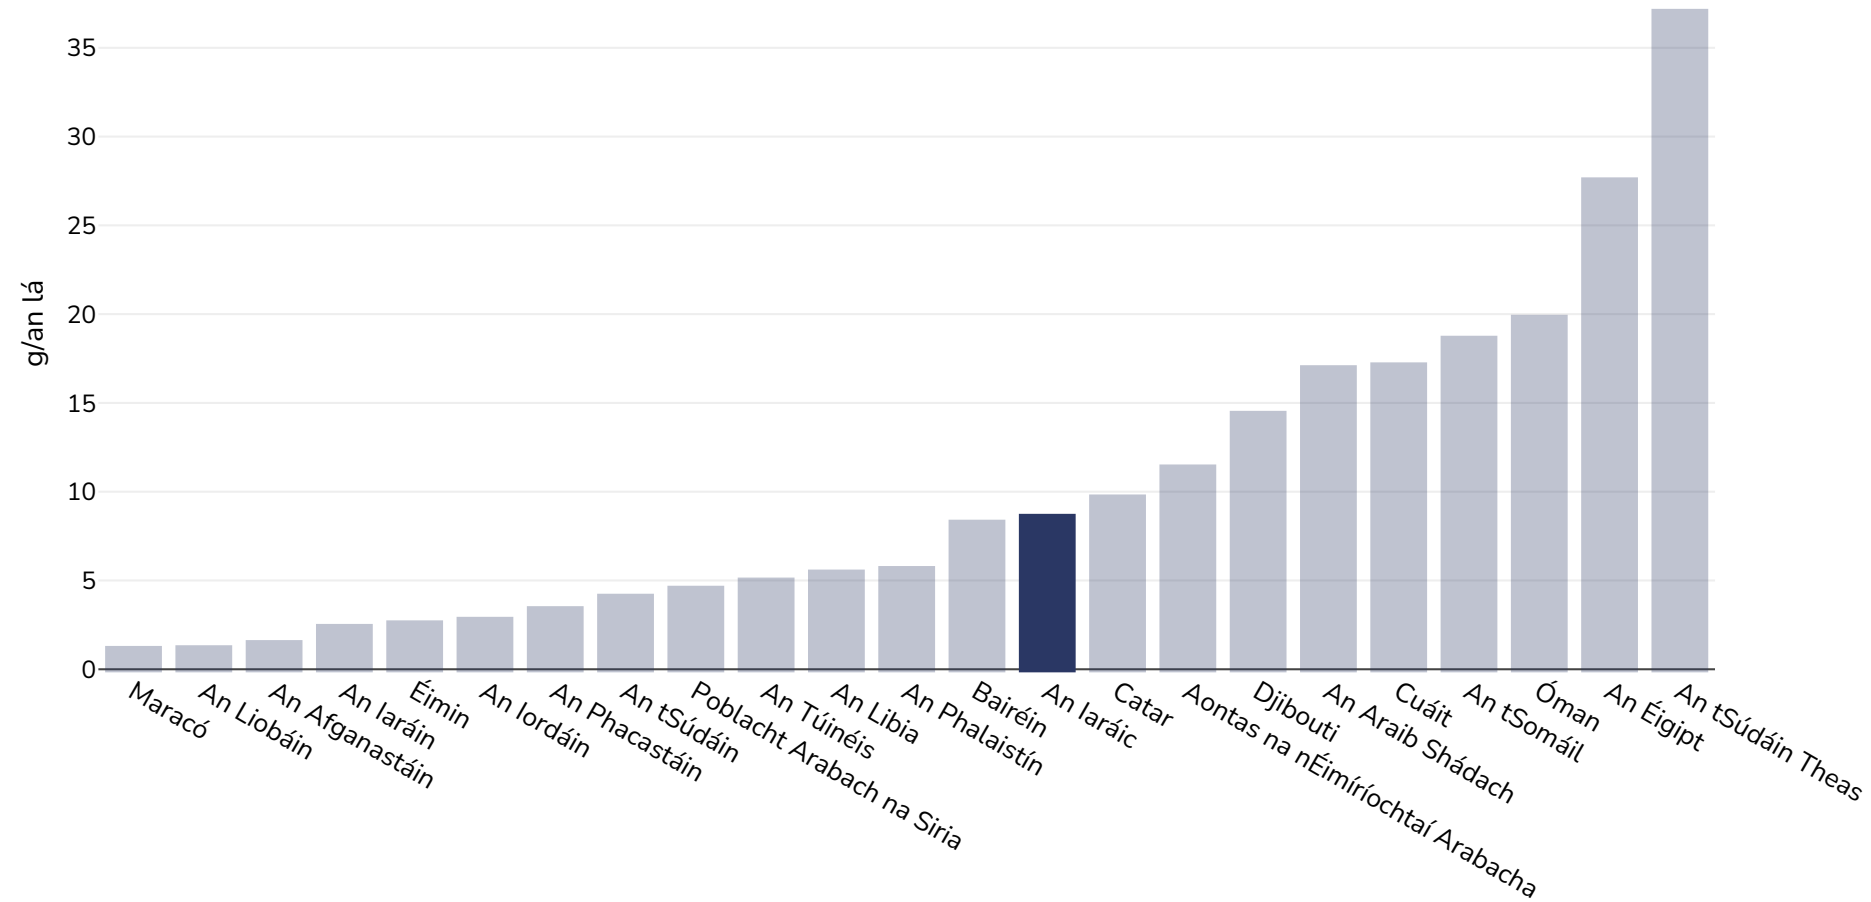

An Iaráic: Estimated per capita whole grains intake

Daoine Fásta, 2017

Cineál an tsuirbhé:

Tomhaiste

Aois:

25+

Tagairtí:

Global Burden of Disease, the Institute for Health Metrics and Evaluation <http://ghdx.healthdata.org/>

Sainmhínte (ar fáil i mBéarla amháin):

Estimated per-capita whole grains intake (g/day)