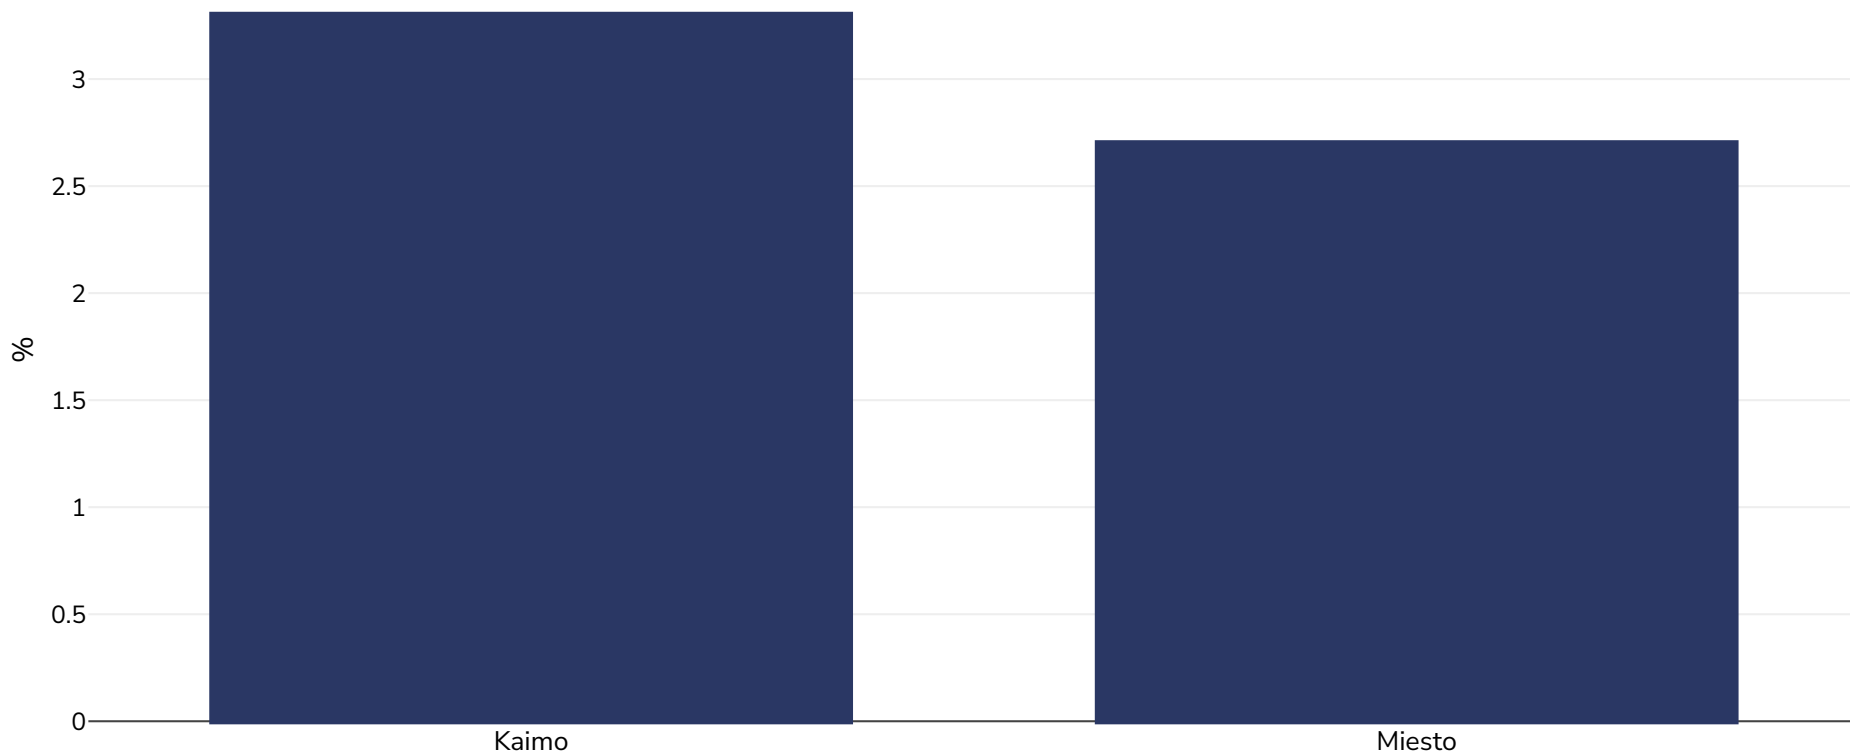

# Jamaika: Overweight/obesity by region

Infants, 1992-1993

■ Antsvoris arba nutukimas

**Imties dydis:** 1779

**Nuorodos:** LSMS: Jamaica survey of living conditions 1992. Kingston: The Planning Institute and the Statistical Institute of Jamaica, 1994

**Pastabos (tik anglų k.):** UNICEF/WHO/World Bank Joint Child Malnutrition Estimates Expanded Database: Overweight (Survey Estimates), May 2023, New York. For more information about the methodology, please consult <https://data.unicef.org/resources/jme-2023-country-consultations/> Percentage of children under 5 years of age falling above 2 standard deviations (moderate and severe) from the median weight-for-height of the reference population.