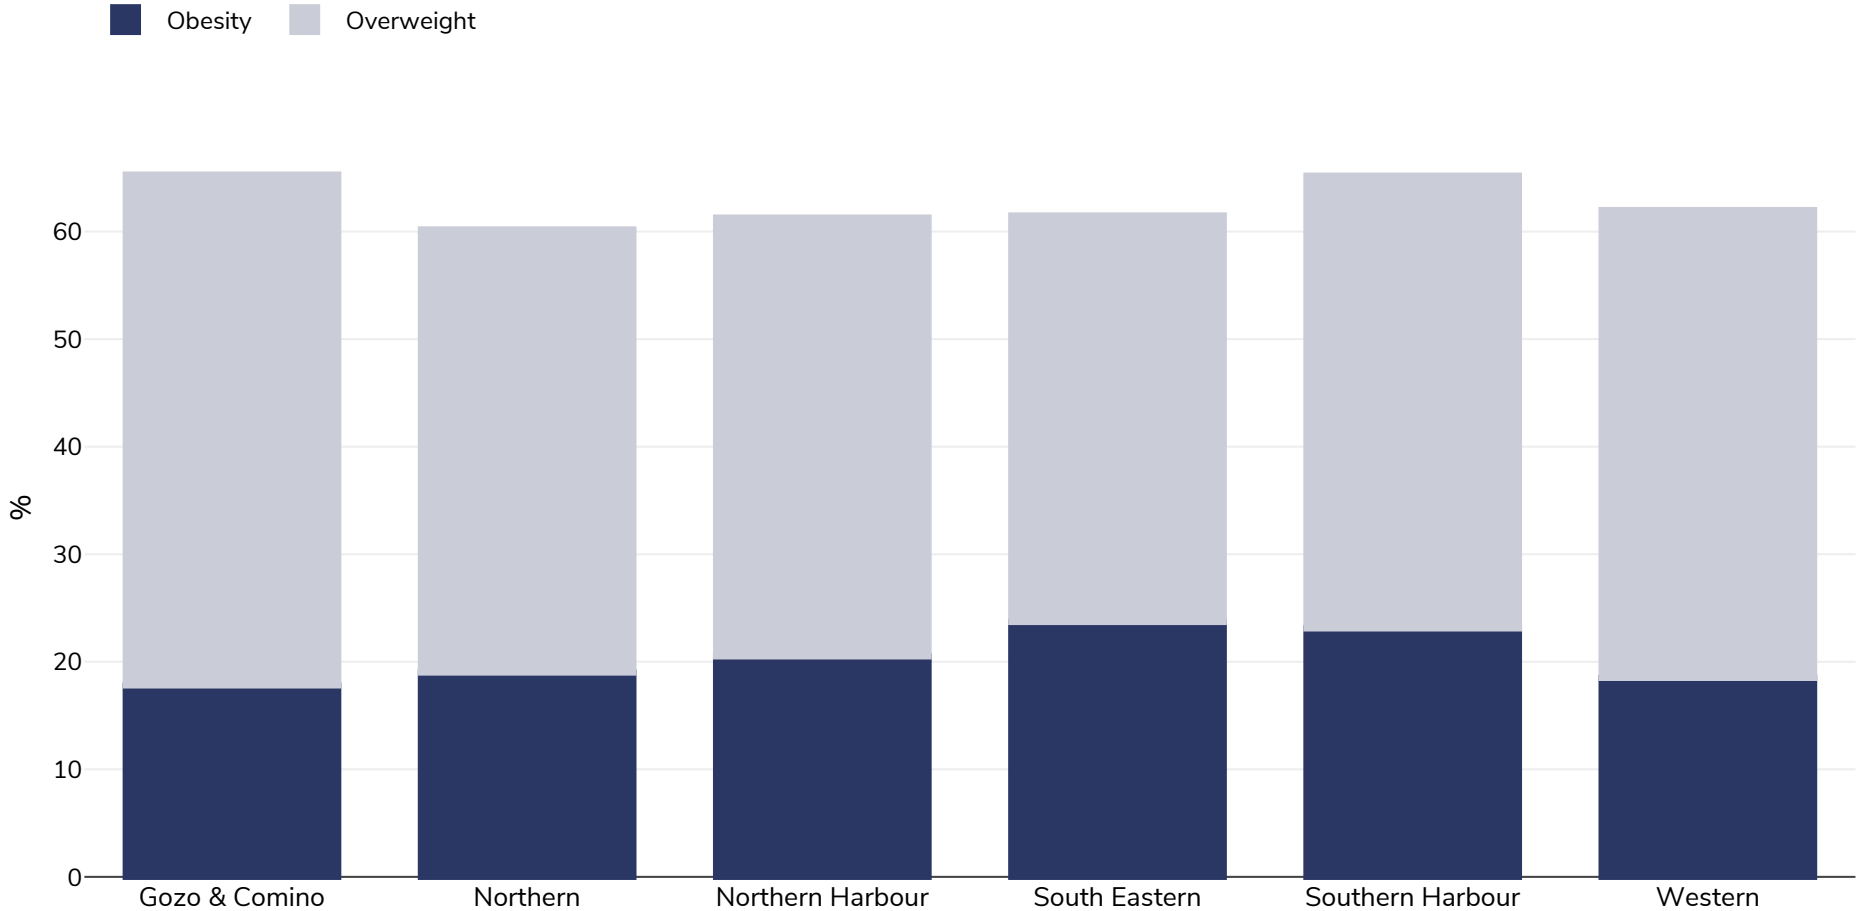

Malta: Overweight/obesity by region

Adults, 2006-2007

Survey type:	Self-reported
Age:	18+
Sample size:	1369
Area covered:	National

References: http://nso.gov.mt/en/publicatons/Publications_by_Unit/Documents/01_Methodology_and_Research/LifeStyle_Survey_2007.pdf (last accessed 8.6.15)
2007 Lifestyle Survey.

Unless otherwise noted, overweight refers to a BMI between 25kg and 29.9kg/m², obesity refers to a BMI greater than 30kg/m².