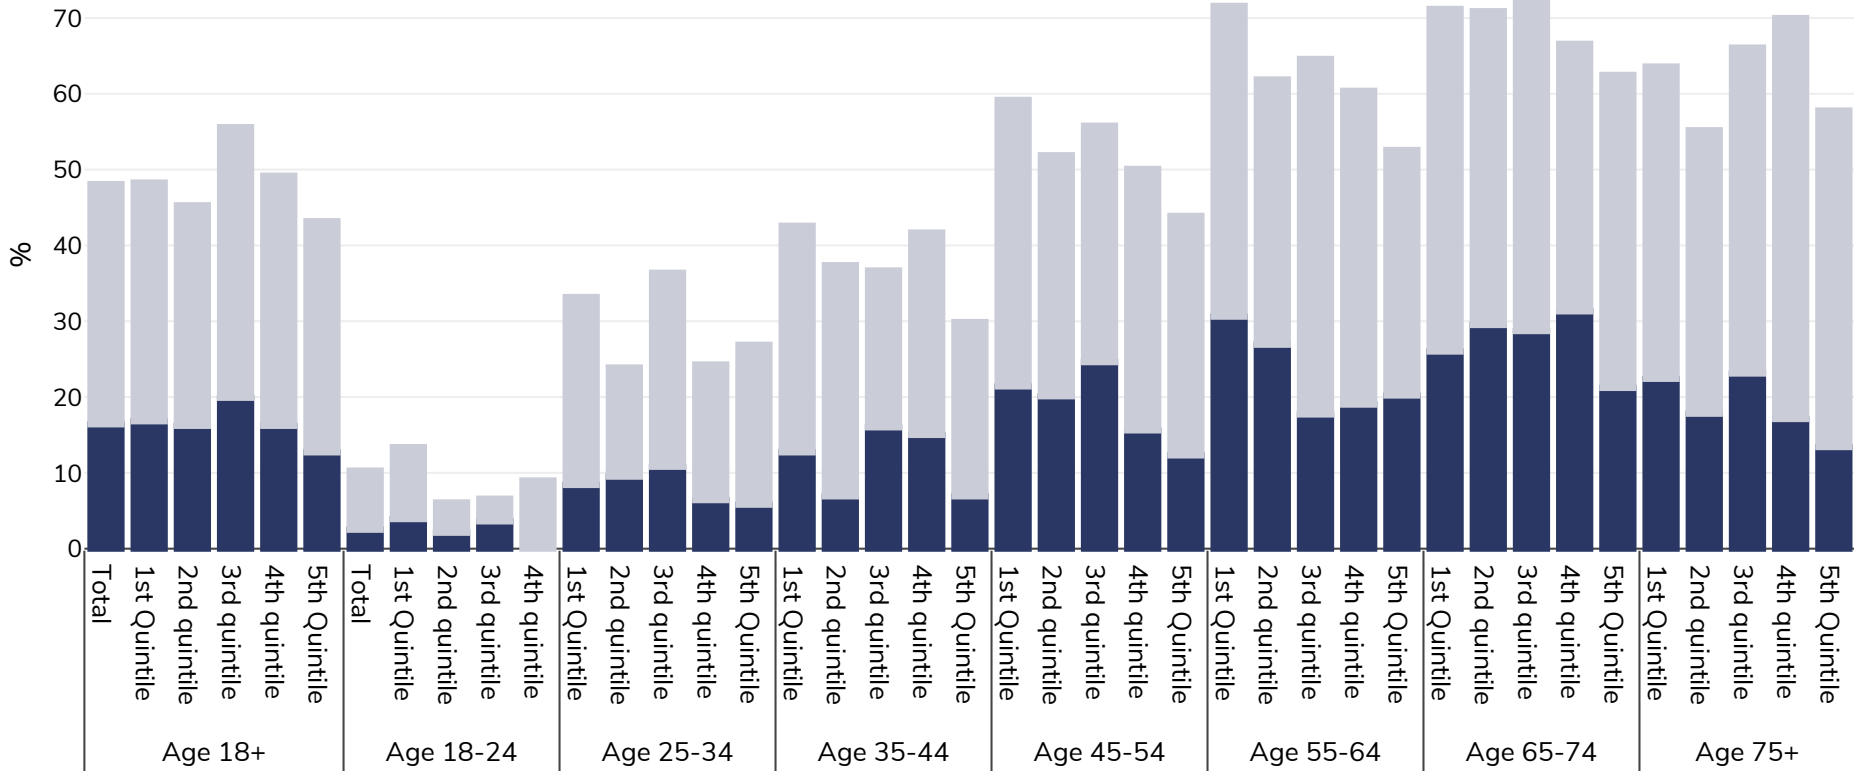

Greece: Overweight/obesity by age and socio-economic group

Women, 2014

■ Obesity ■ Overweight

Survey type: Self-reported

Area covered: National

References: Eurostat http://appsso.eurostat.ec.europa.eu/nui/show.do?dataset=hlth_ehis_bm1i&lang=en (last accessed 25.08.20)

Unless otherwise noted, overweight refers to a BMI between 25kg and 29.9kg/m², obesity refers to a BMI greater than 30kg/m².