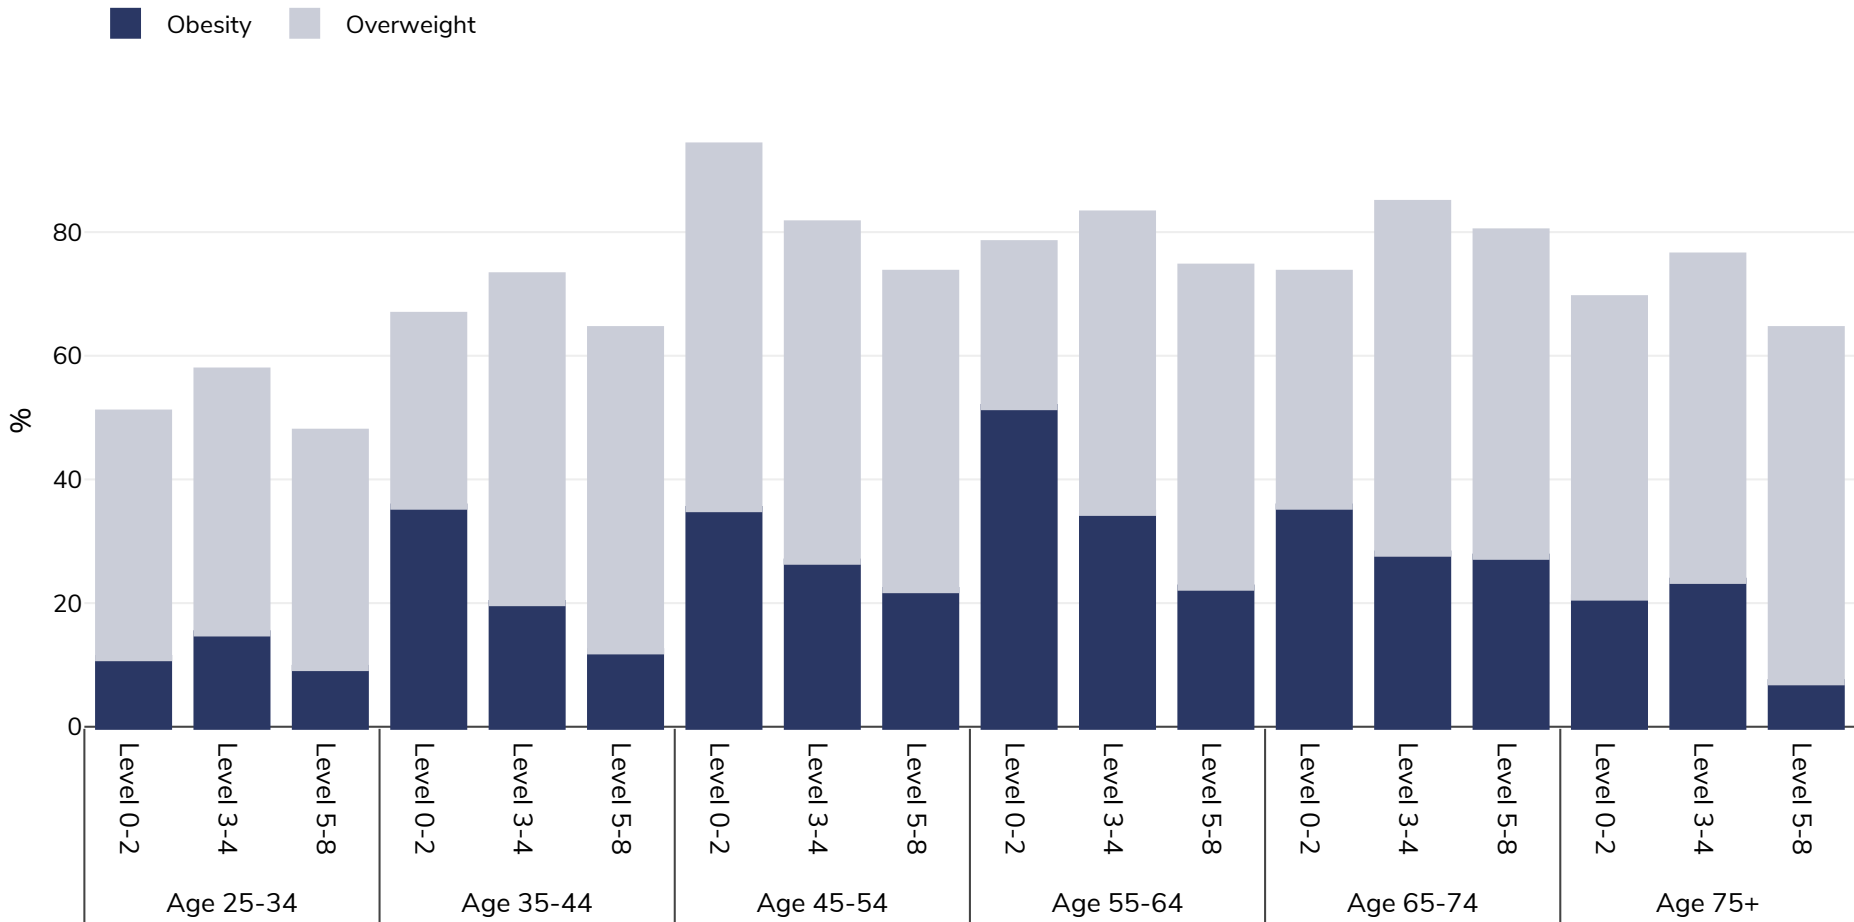

Czechia: Overweight/obesity by age and education

Men, 2019

Survey type: Self-reported

Area covered: National

References: Eurostat 2019. Available at https://appsso.eurostat.ec.europa.eu/nui/show.do?dataset=hlth_ehis_bm1e&lang=en (last accessed 09.08.21).

Notes: Insufficient sample size in males by education 18-24 years

Unless otherwise noted, overweight refers to a BMI between 25kg and 29.9kg/m², obesity refers to a BMI greater than 30kg/m².