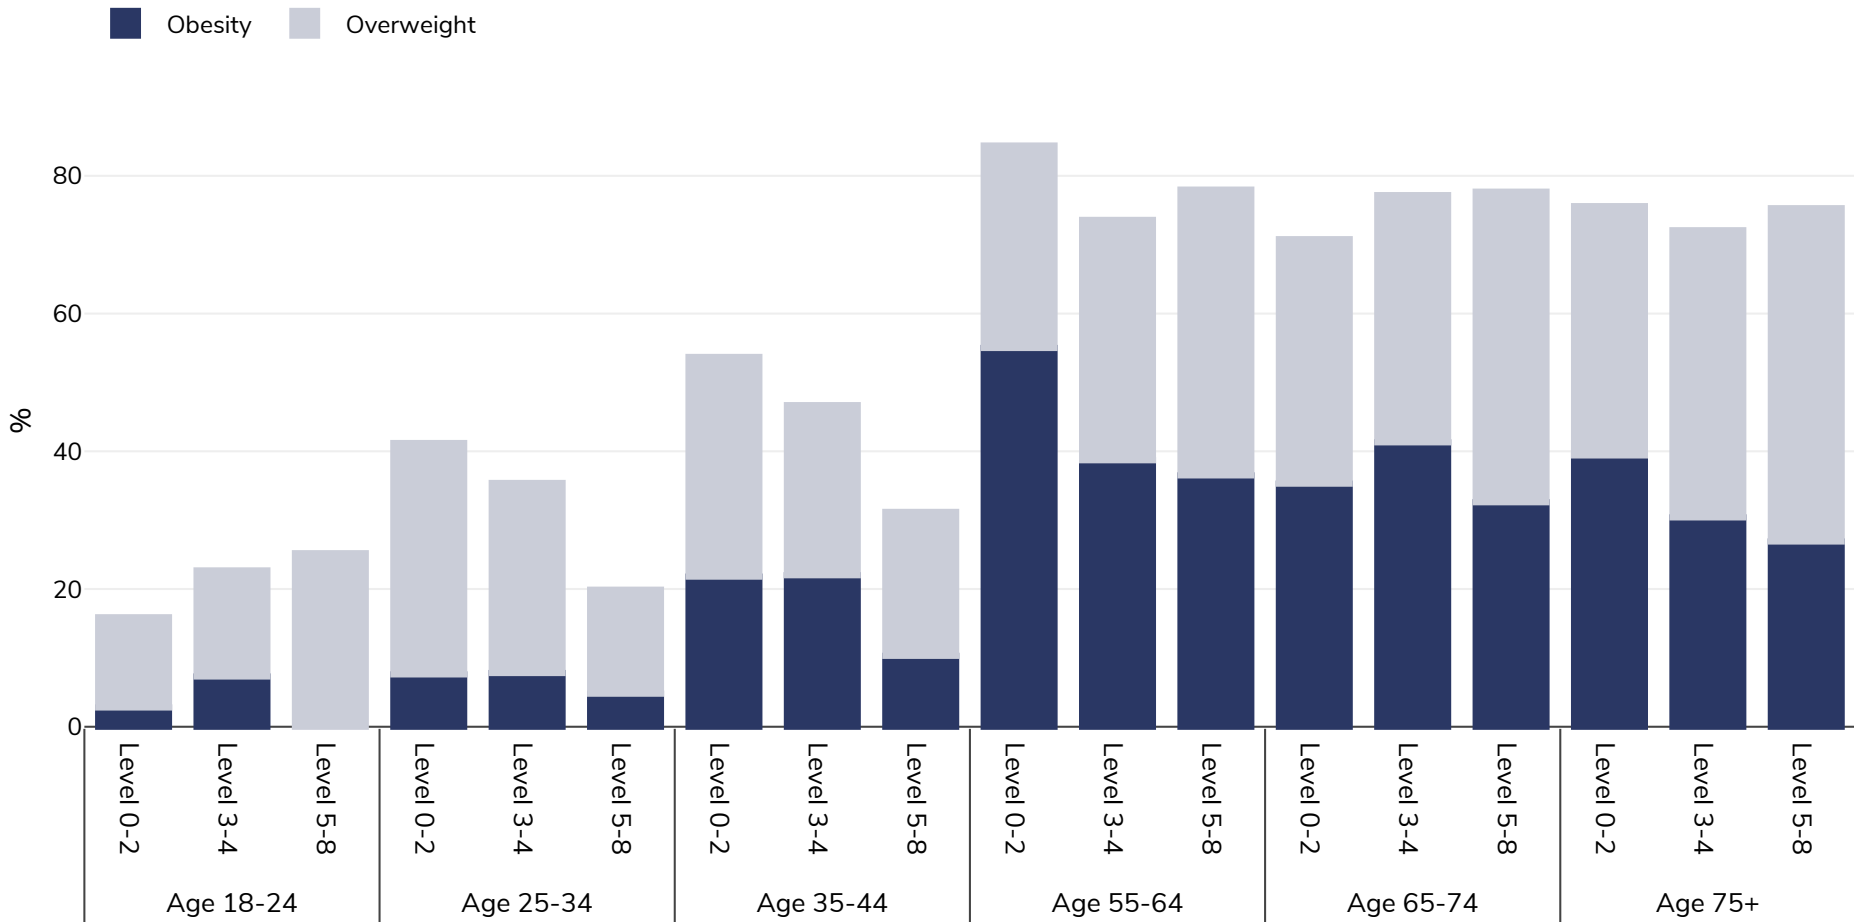

Latvia: Overweight/obesity by age and education

Women, 2019

Survey type: Self-reported

Area covered: National

References: Eurostat 2019. Available at https://appsso.eurostat.ec.europa.eu/nui/show.do?dataset=hlth_ehis_bm1e&lang=en (last accessed 09.08.21).

Notes: NB. Some age ranges missing due to insufficient data to display by age & educational status

Unless otherwise noted, overweight refers to a BMI between 25kg and 29.9kg/m², obesity refers to a BMI greater than 30kg/m².