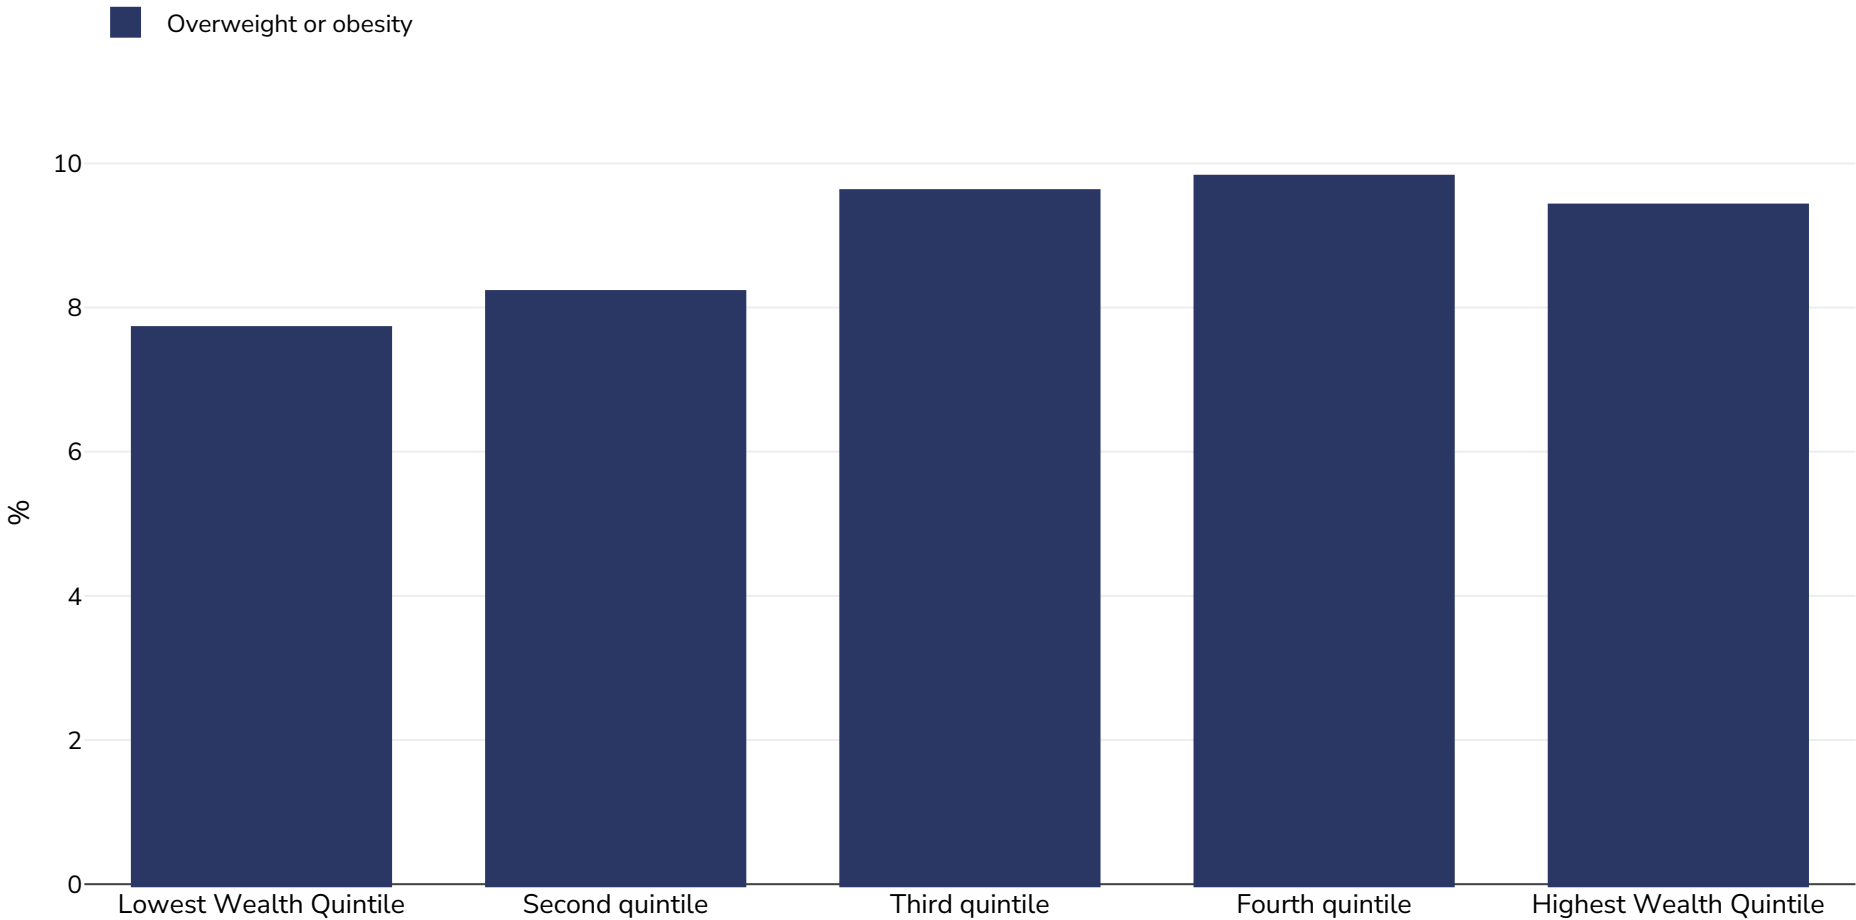

Mozambique: Overweight/obesity by socio-economic group

Infants, 2000-2001

Sample size: 1889833

References: CWIQ: Questionario de indicadores basicos de bem-estar (QUIBB): Relatorio final. Maputo, Moçambique: Instituto Nacional de Estadisticas, 2001