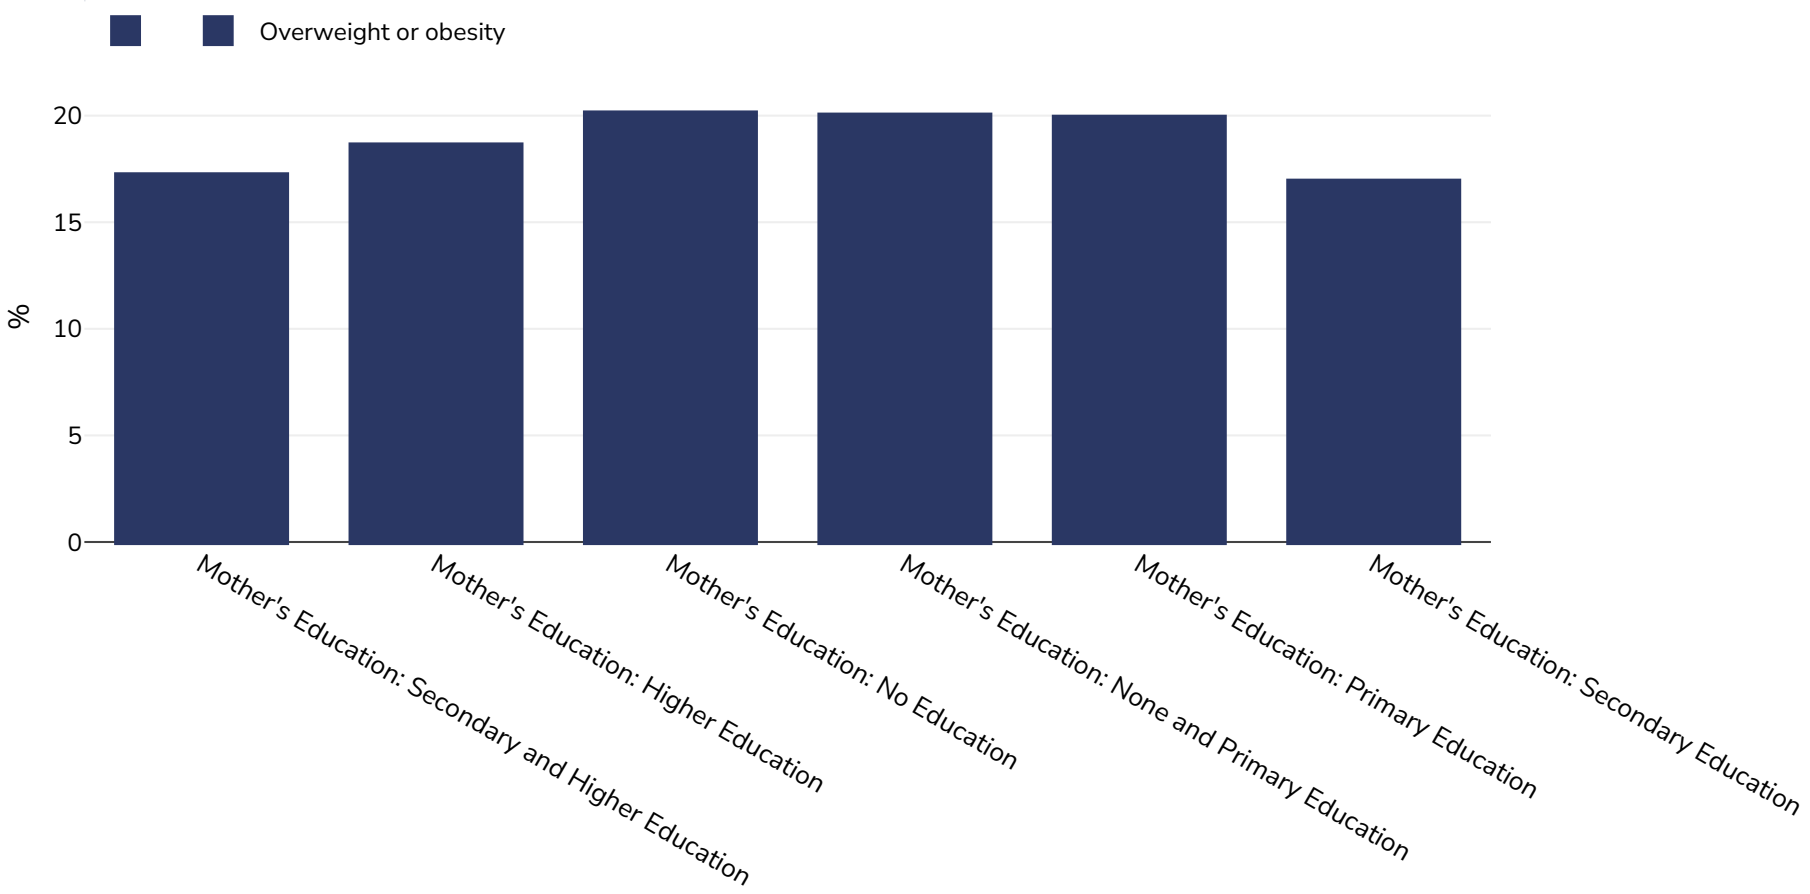

Syrian Arab Republic: Overweight/obesity by education

Infants, 2006

Sample size: 10066

References: MICS: Syrian Arab Republic multiple indicator cluster survey 2006. February 2008.

Notes: UNICEF/WHO/World Bank Joint Child Malnutrition Estimates Expanded Database: Overweight (Survey Estimates), May 2023, New York. For more information about the methodology, please consult <https://data.unicef.org/resources/jme-2023-country-consultations/>

Definitions: =>+SD