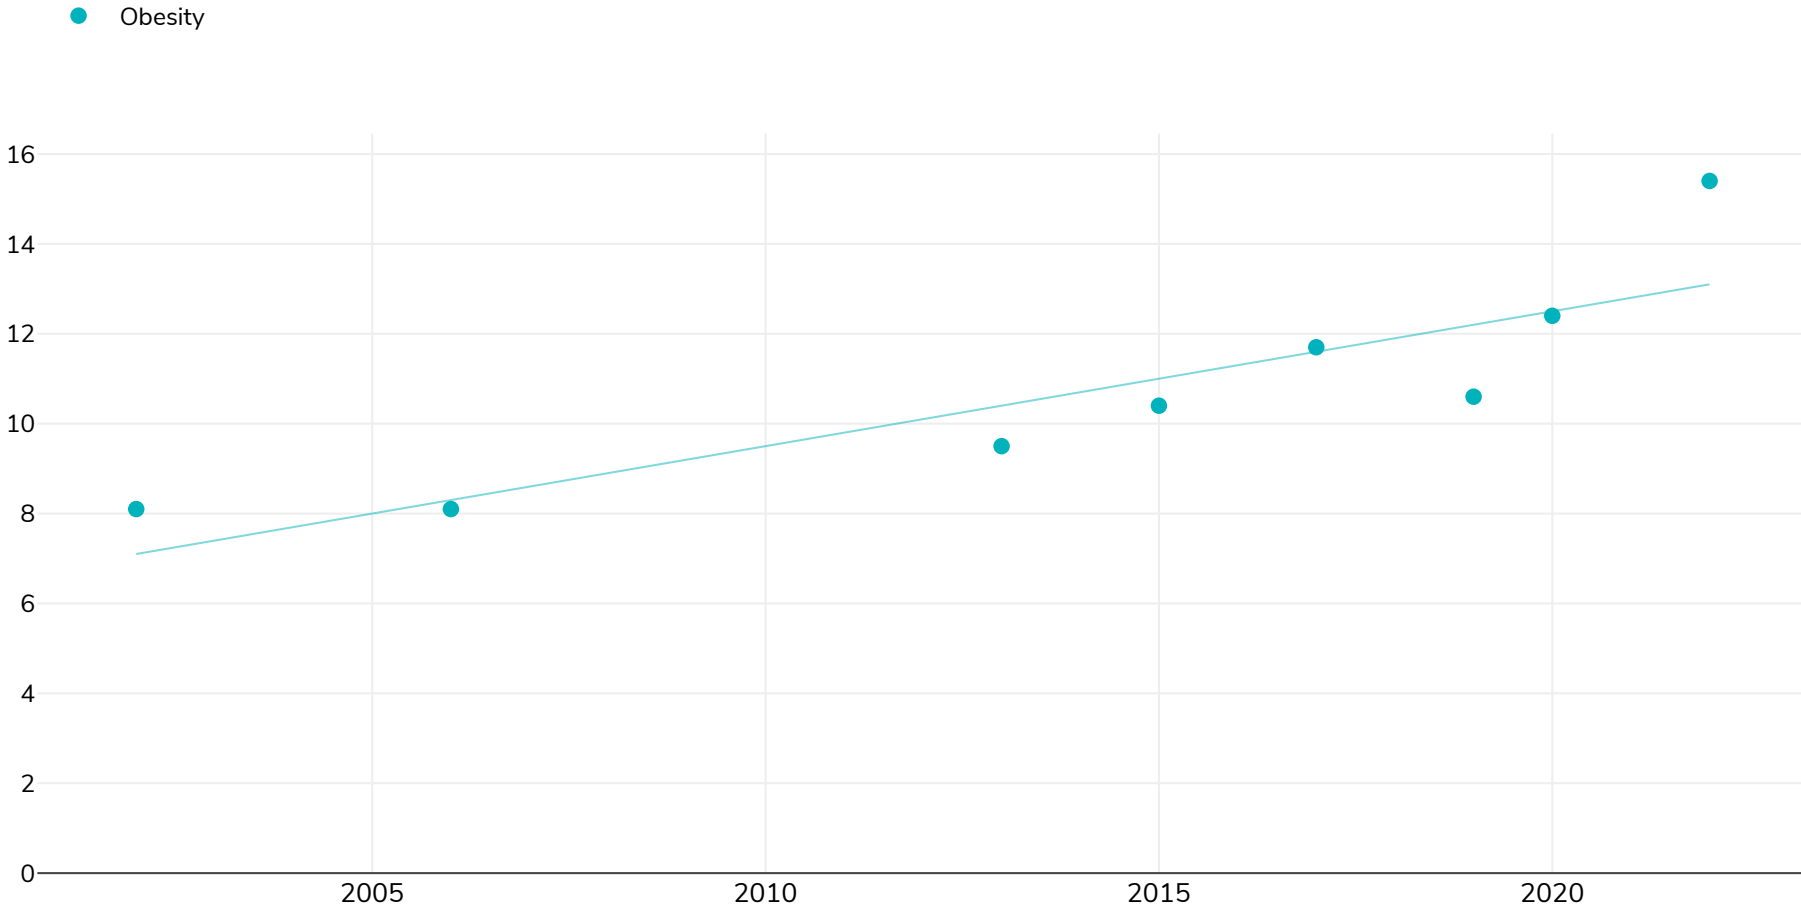

# New Zealand: % Children living with obesity, 2002-2023

## Boys

Survey type: Measured

References: For full details of references visit <https://data.worldobesity.org/>

*Different methodologies may have been used to collect this data and so data from different surveys may not be strictly comparable. Please check with original data sources for methodologies used.*