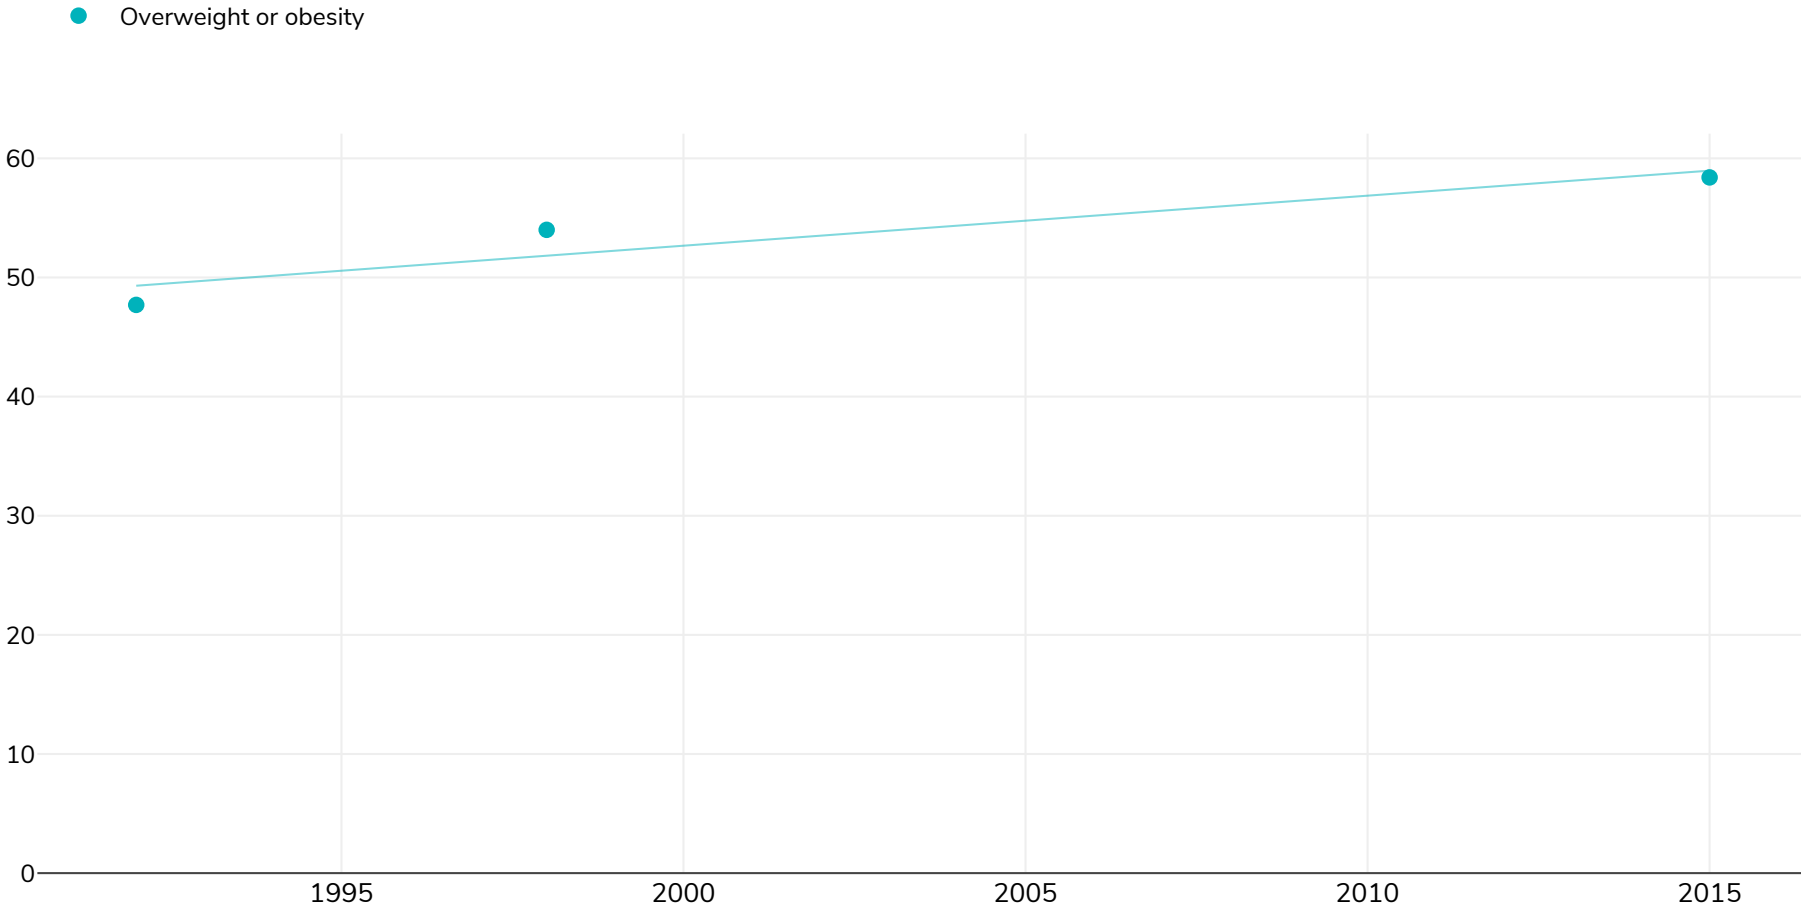

Mauritius: % Adults living with overweight or obesity, 1992-2015

Women

Survey type: Measured

References: For full details of references visit <https://data.worldobesity.org/>

Different methodologies may have been used to collect this data and so data from different surveys may not be strictly comparable. Please check with original data sources for methodologies used.