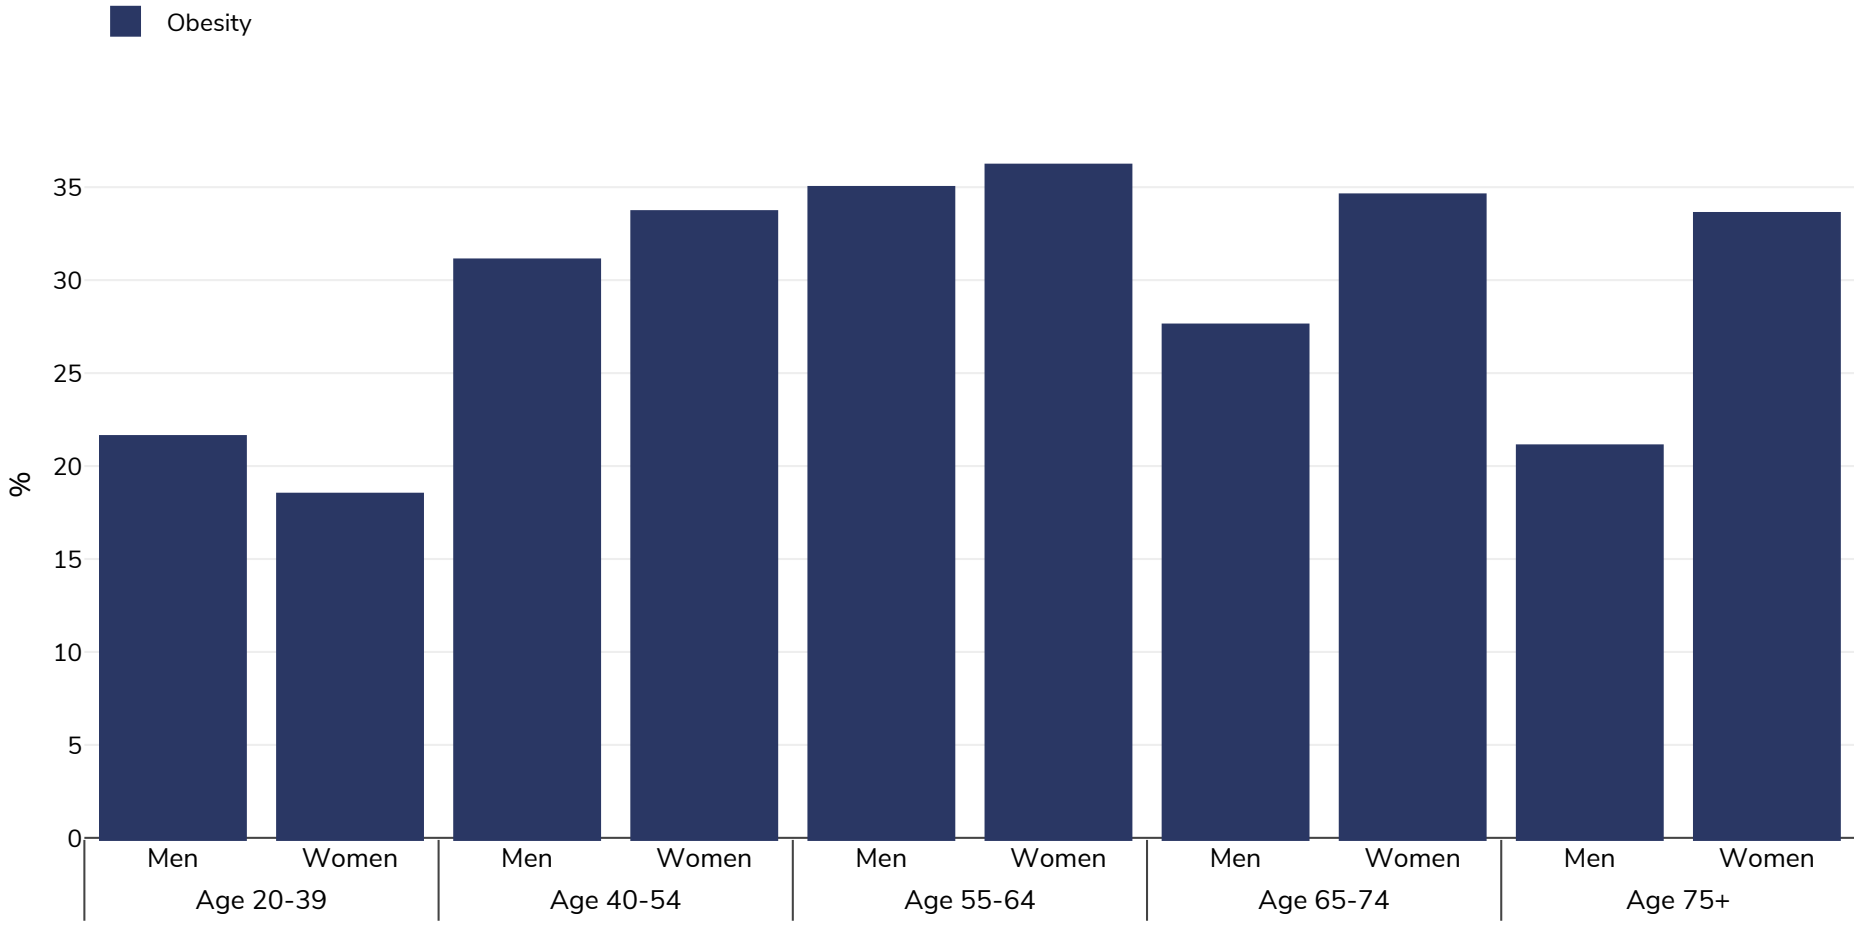

Finland: Overweight/obesity by age

Adults, 2023

Survey type:	Measured
Sample size:	5670
Area covered:	National
References:	Healthy Finland survey 2023. https://repo.thl.fi/sites/terveysuomi/ilmioraportit_2023/lihavuus.html (Accessed 5.12.23)
Notes:	Permanent residents only. The health examination took place in January-June 2023.

Unless otherwise noted, overweight refers to a BMI between 25kg and 29.9kg/m², obesity refers to a BMI greater than 30kg/m².