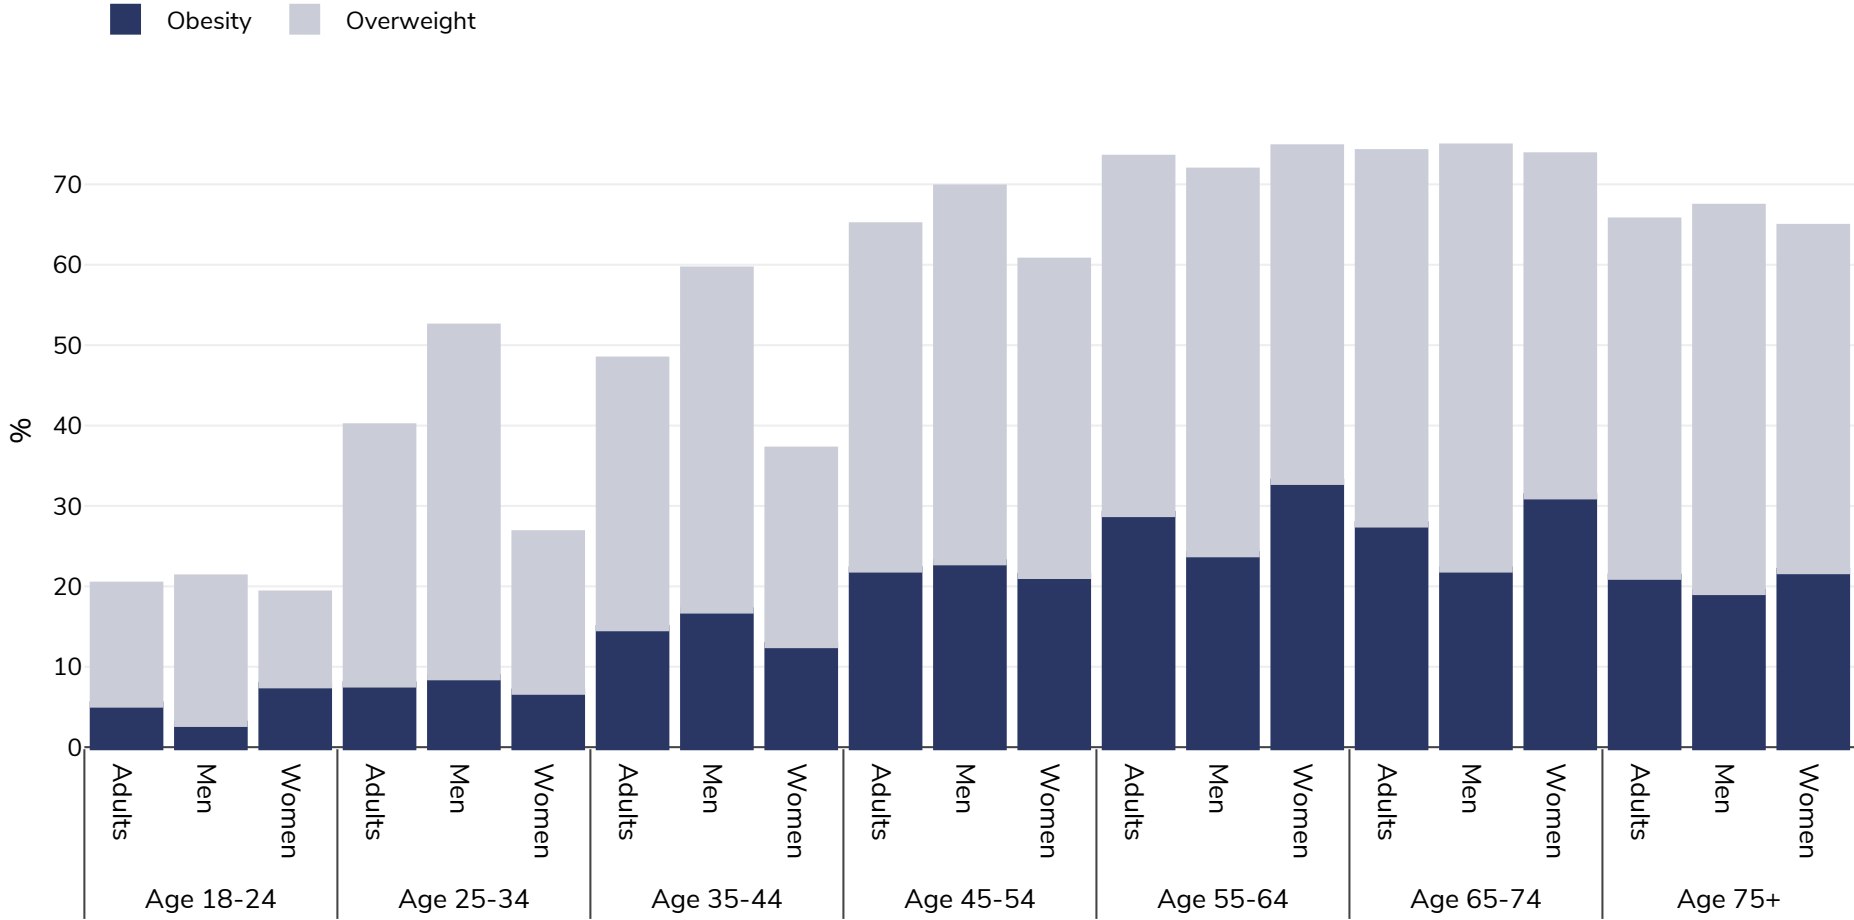

Lithuania: Overweight/obesity by age

Adults, 2019

Survey type: Self-reported

Area covered: National

References: Eurostat 2019. Available at https://appsso.eurostat.ec.europa.eu/nui/show.do?dataset=hlth_ehis_bm1i&lang=en (last accessed 09.08.21).

Unless otherwise noted, overweight refers to a BMI between 25kg and 29.9kg/m², obesity refers to a BMI greater than 30kg/m².