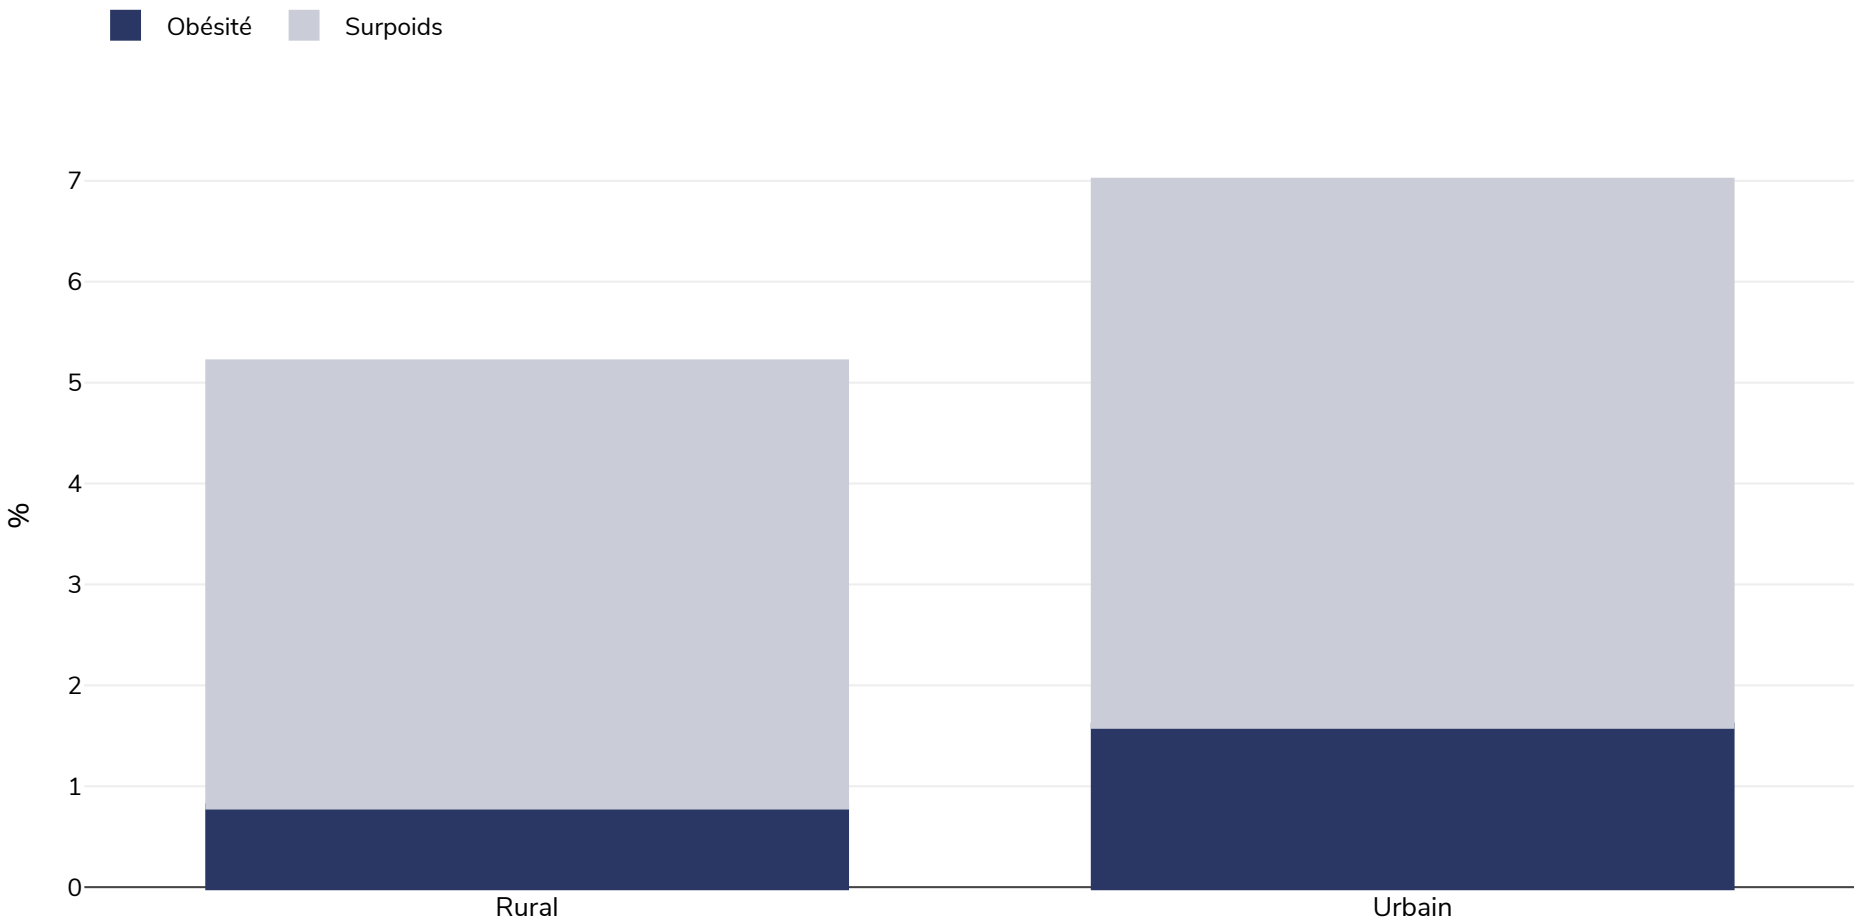

Kosovo: Overweight/obesity by region

Enfants, 2019-2020

Type d'enquête:	Mesuré
Taille de l'échantillon:	1229
Région couverte:	National
Références:	Kosovo Agency of Statistics and UNICEF. 2020. 2019–2020 Kosovo Multiple Indicator Cluster Survey and 2019– 2020 Roma, Ashkali and Egyptian Communities Multiple Indicator Cluster Survey, Survey Findings Report. Prishtina, Kosovo: Kosovo Agency of Statistics and UNICEF. Available at https://mics-surveys-prod.s3.amazonaws.com/MICS6/Europe%20and%20Central%20Asia/Kosovo%20under%20UNSC%20res.%201244/2019-2020/Survey%20findings/Kosovo%20%28UNSCR%201244%29%20%28National%20and%20Roma%2C%20Ashkali%20and%20Egyptian%20Communities%29%202019-20%20MICS-SFR_English.pdf (last accessed on 11.05.21)
Notes:	Infants
Définitions (uniquement disponible en anglais):	Weight for Height + 2SD-3SD +> 3SD