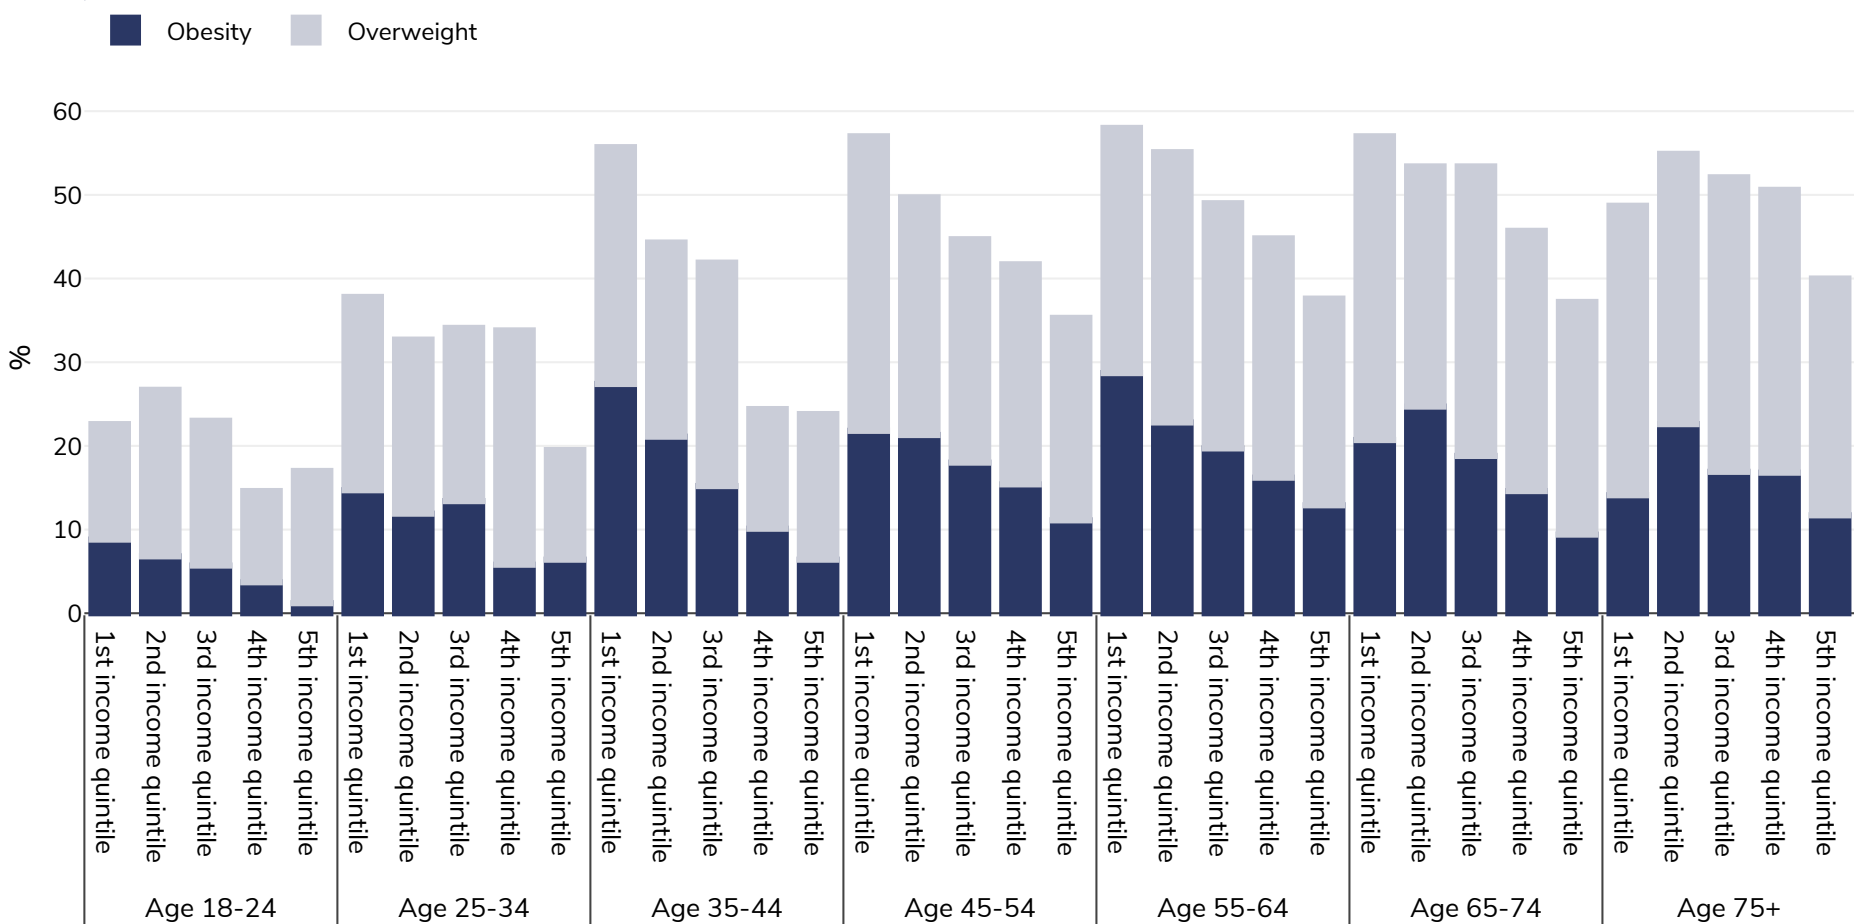

# France: Overweight/obesity by age and socio-economic group

Women, 2019

Survey type: Self-reported

Area covered: National

References: urostat 2019. Available at [https://appsso.eurostat.ec.europa.eu/nui/show.do?dataset=hlth\\_ehis\\_bm1i&lang=en](https://appsso.eurostat.ec.europa.eu/nui/show.do?dataset=hlth_ehis_bm1i&lang=en) (last accessed 09.08.2021)

Unless otherwise noted, overweight refers to a BMI between 25kg and 29.9kg/m<sup>2</sup>, obesity refers to a BMI greater than 30kg/m<sup>2</sup>.