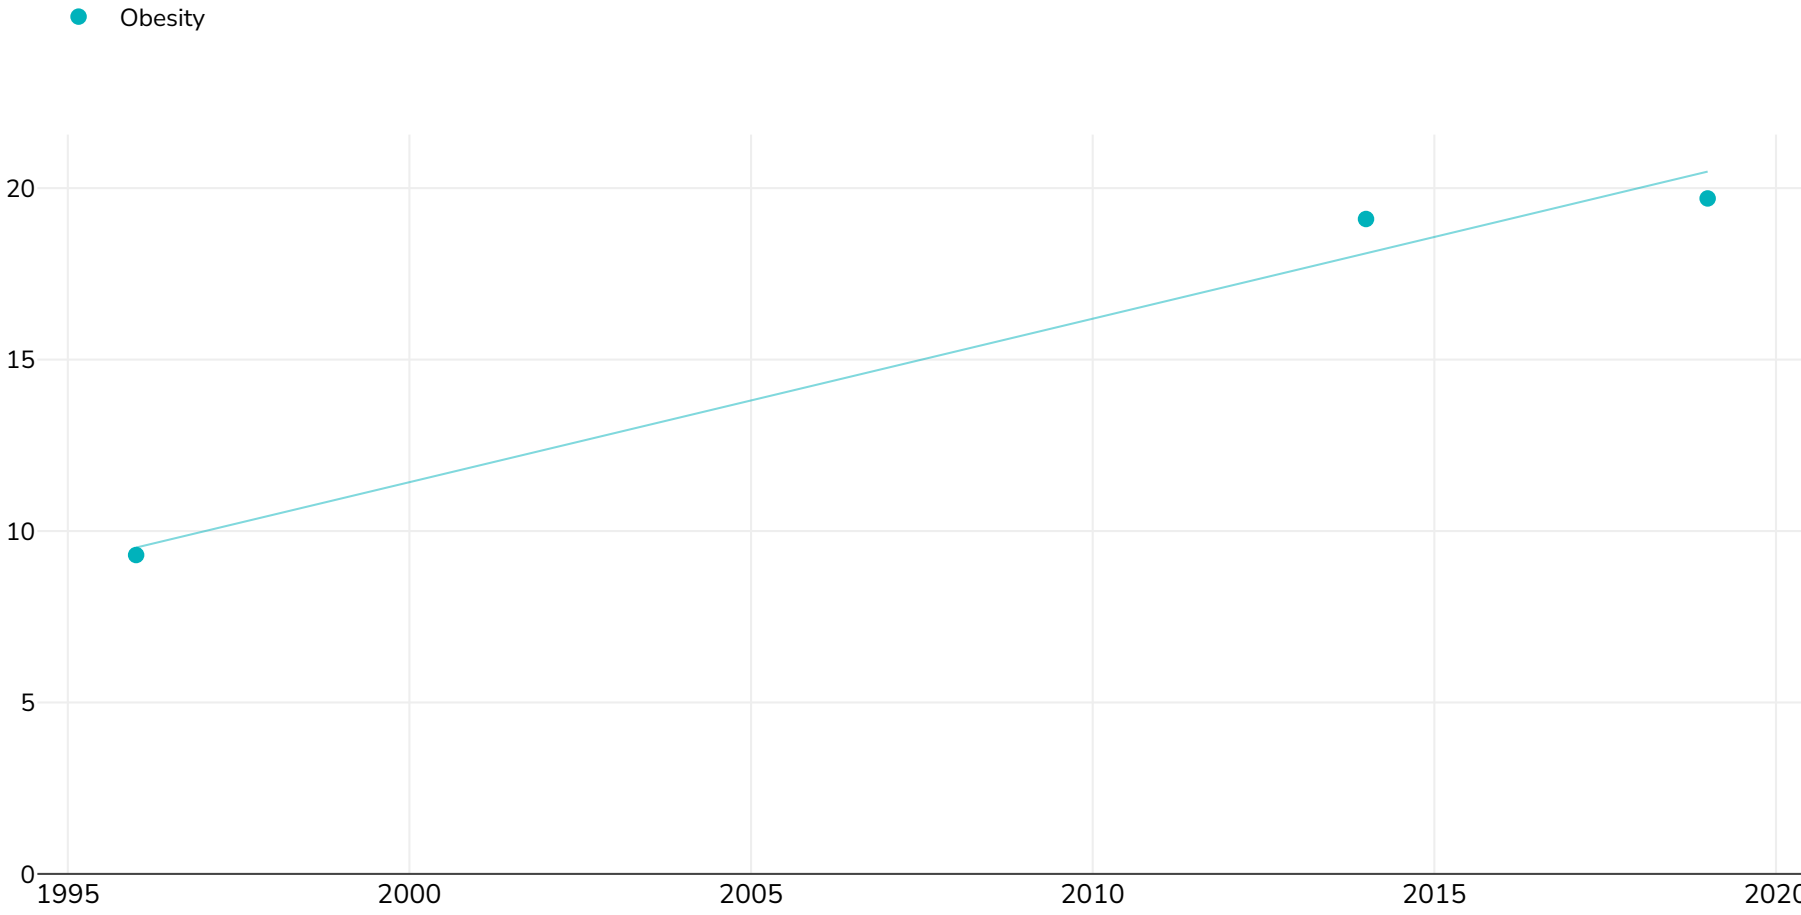

Estonia: Trend adult obesity 1996 2019

Men

Survey type: Self-reported

References: For full details of references visit <https://data.worldobesity.org/>

Different methodologies may have been used to collect this data and so data from different surveys may not be strictly comparable. Please check with original data sources for methodologies used.