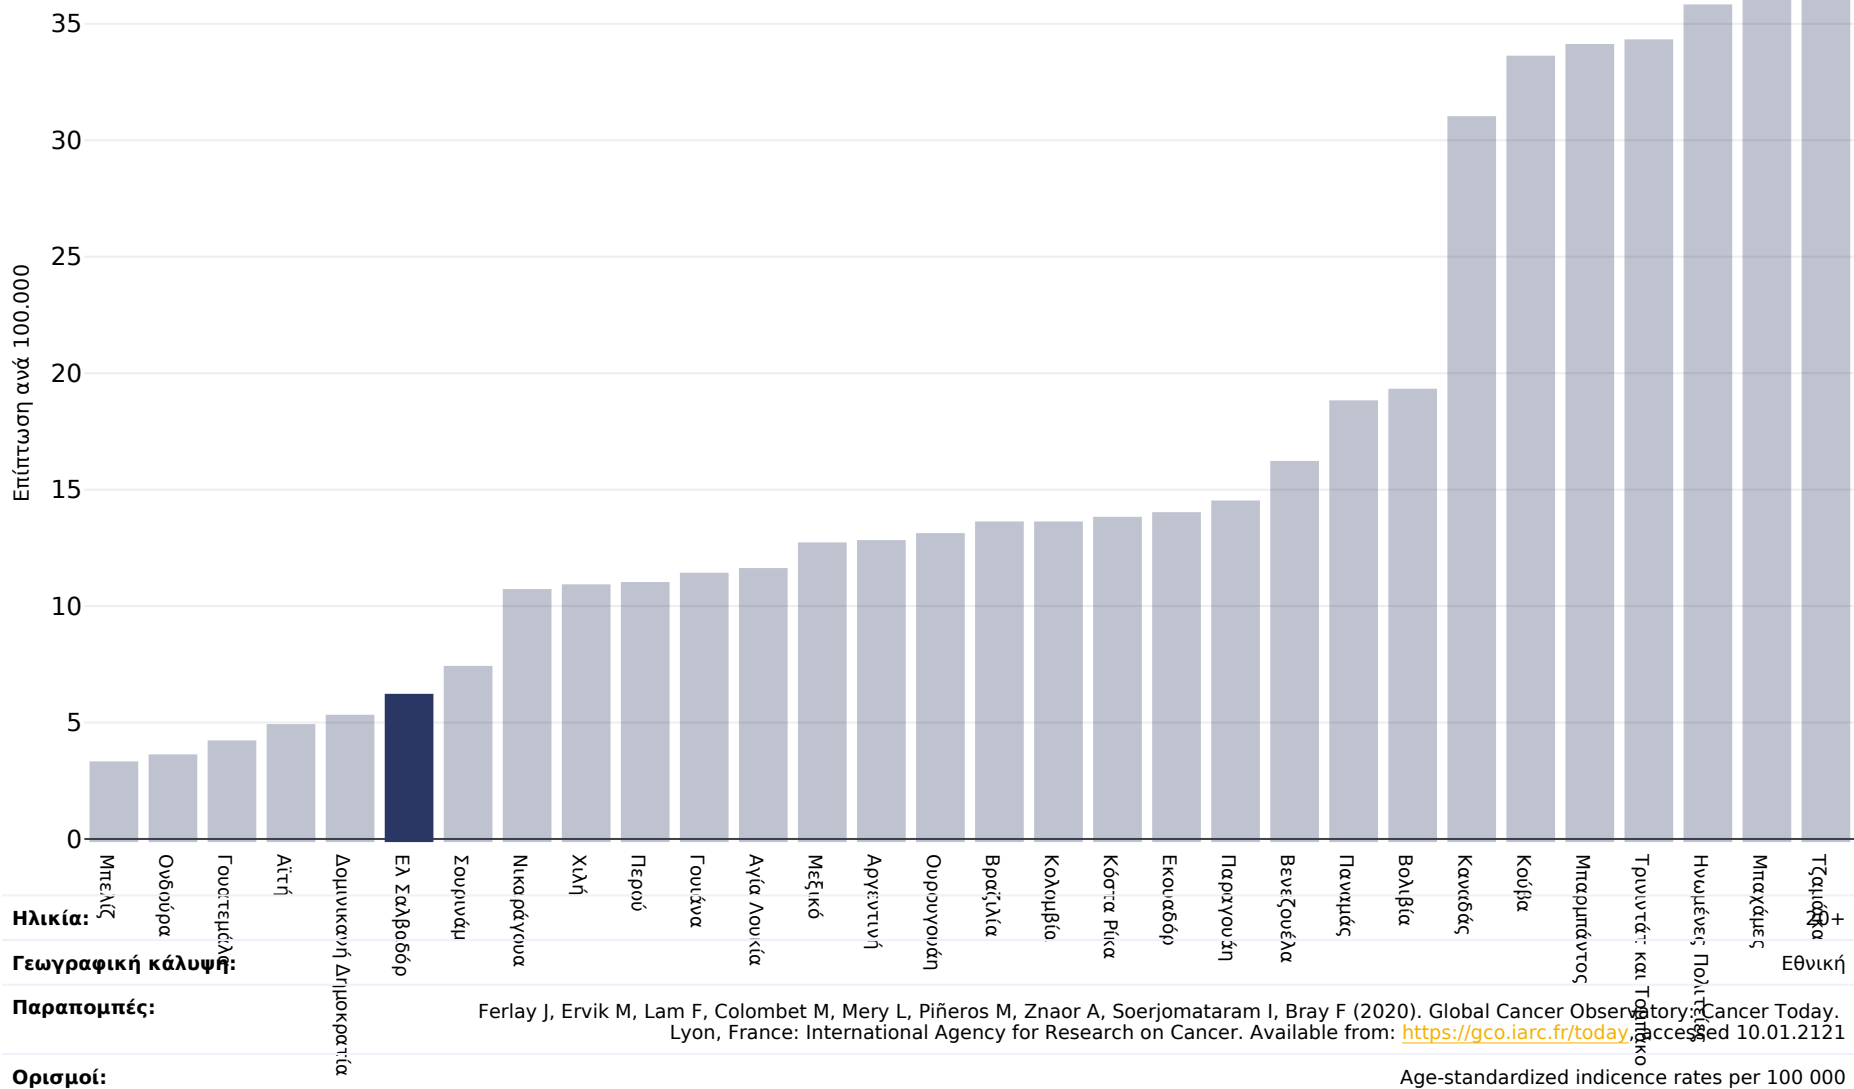

Ελ Σαλβαδόρ: Cancer of the uterus

Γυναίκες, 2020

Ηλικία:

Γεωγραφική κάλυψη:

Παραπομπές:

Ορισμοί:

Ferlay J, Ervik M, Lam F, Colombet M, Mery L, Piñeros M, Znaor A, Soerjomataram I, Bray F (2020). Global Cancer Observatory: Cancer Today. Lyon, France: International Agency for Research on Cancer. Available from: <https://gco.iarc.fr/today>, accessed 10.01.2121

Age-standardized incidence rates per 100 000